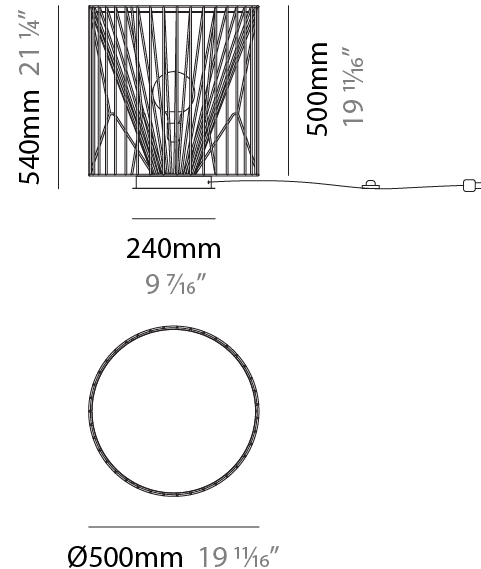

MARIOLA PORTABLE

D114031- - -

base number   Finish Options   Finish Options

1. To build a product code in our configurator select the specify button on the base model # product page
2. To build a manual product code on this datasheet choose from the options listed below in blue font and add the suffix to the base model #

GENERAL

Series: Mariola
Brand: Ole
Division: Design
Mounting Type: Portable
Mounting Location: Floor
Subcategory: Ambient

PHYSICAL

Shape: Abstract
Diameter (mm): 500
Diameter (in): 19 11/16
Height (mm): 540
Height (in): 21 1/4
Light Distribution: Omnidirectional
Diffuser: PMMA - Opal
Fixture Finish: BEI / BLK / BLU / COG / DGN / GRY / MRN / MOC / MUS / OLV / SIL / STN / TER / WHI
Holder Finish: WHI / GSD
Accent Finish: WHI
Fixture Material: Fabric Cord / Metal
Cable Details: 220/100 Cord

ELECTRICAL

Number of Lamps: 1
Lamp Type: LED Retrofit
Lamp Shape: A19
Bulb Included: Bulb Not Included
Max. Wattage Per Lamp (W): 15
Lamp Base: E26
Input Voltage (V): 120
Upon Request: 277Vac / GU24

LED

OPTICAL

RATINGS AND CERTIFICATIONS

Certified By: Certified for North American Standards
IP rating: IP20

PROJECT
TYPE
SPECIFIER
QUANTITY
DATE