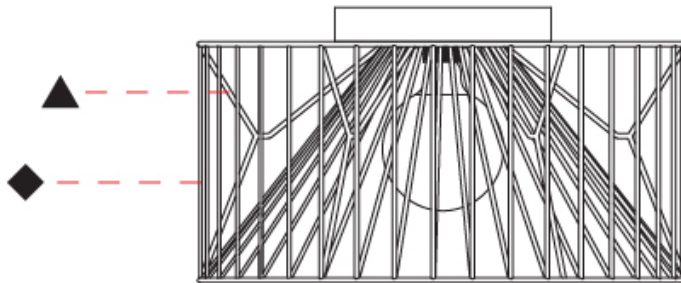

MARIOLA SURFACE

D112048-

PROJECT _____

TYPE _____

SPECIFIER _____

QUANTITY _____

DATE _____

D