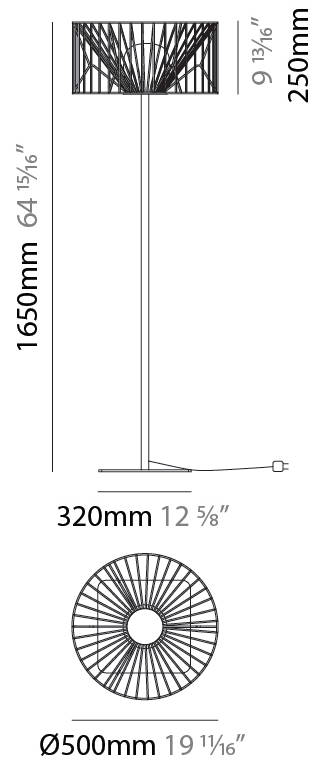

MARIOLA PORTABLE

E114033-

base number   Finish Options   Finish Options   Finish Options

1. To build a product code in our configurator select the specify button on the base model # product page
2. To build a manual product code on this datasheet choose from the options listed below in blue font and add the suffix to the base model #

GENERAL

Series: Mariola
Brand: Ole
Division: Exterior
Mounting Type: Portable
Mounting Location: Floor
Subcategory: Ambient

PHYSICAL

Shape: Drum
Diameter (mm): 500
Diameter (in): 19 11/16
Height (mm): 1650
Height (in): 64 15/16
Light Distribution: Omnidirectional
Fixture Finish: BEI / BLK / BLU / COG / DGN / GRY / MRN / MOC / MUS / OLV / SIL / STN / TER / WHI
Holder Finish: WHI / GSD
Accent Finish: WHI
Fixture Material: Fabric Cord / Metal
Cable Details: 100/100 Cord

ELECTRICAL

Number of Lamps: 1
Lamp Type: LED Retrofit
Lamp Shape: A19
Bulb Included: Bulb Not Included
Max. Wattage Per Lamp (W): 15
Lamp Base: E26
Input Voltage (V): 120
Upon Request: 277Vac / GU24

LED

OPTICAL

RATINGS AND CERTIFICATIONS

Certified By: Certified for North American Standards
IP rating: IP66

PROJECT _____
TYPE _____
SPECIFIER _____
QUANTITY _____
DATE _____