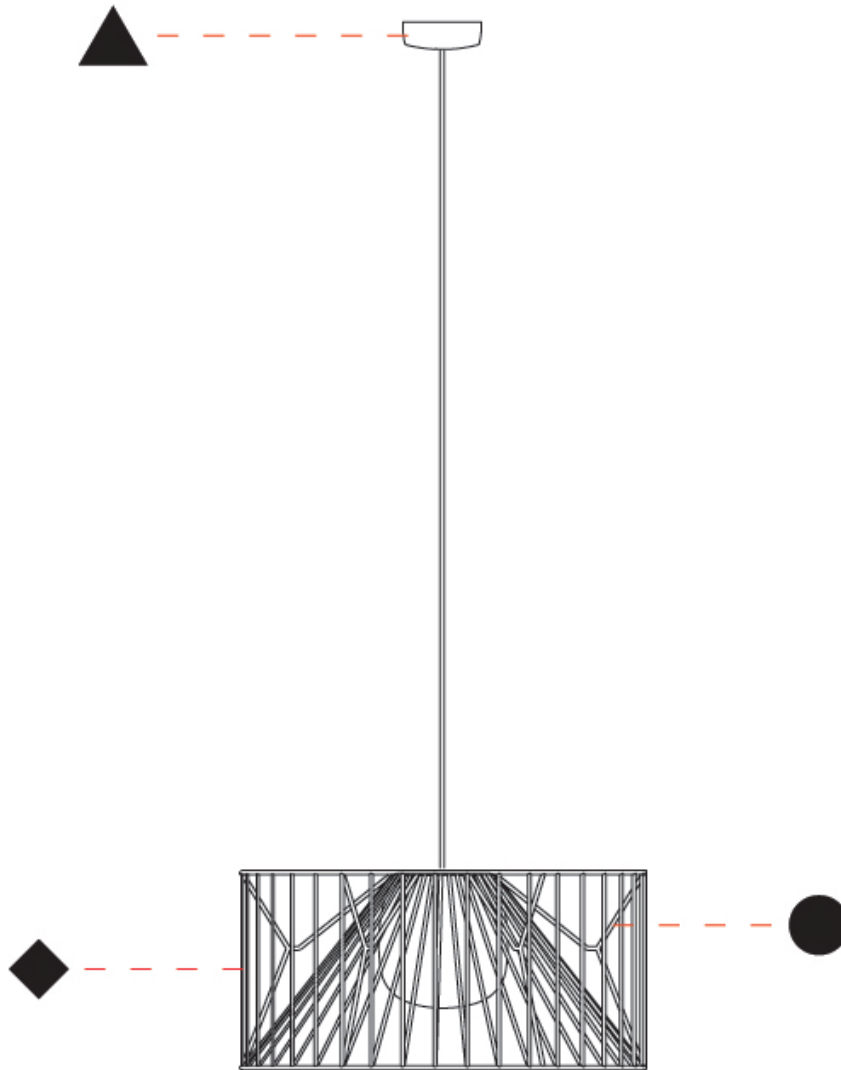

MARIOLA SUSPENSION

E111198-

PROJECT

TYPE

SPECIFIER

QUANTITY

DATE