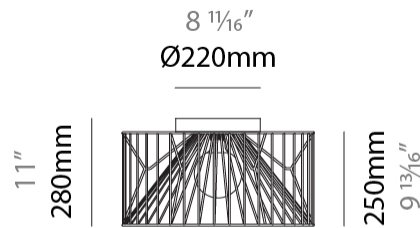

MARIOLA SURFACE

D112048- -

base number   Finish Options   Finish Options

1. To build a product code in our configurator select the specify button on the base model # product page
2. To build a manual product code on this datasheet choose from the options listed below in blue font and add the suffix to the base model #

GENERAL

Series: Mariola
Brand: Ole
Division: Design
Mounting Type: Surface
Mounting Location: Ceiling
Subcategory: Ambient

PHYSICAL

Shape: Abstract
Diameter (mm): 500
Diameter (in): 19 11/16
Height (mm): 280
Height (in): 11
Light Distribution: Omnidirectional
Fixture Finish: BEI / BLK / BLU / COG / DGN / GRY / MRN / MOC / MUS / OLV / SIL / STN / TER / WHI
Holder Finish: WHI / GSD
Accent Finish: WHI
Fixture Material: Fabric Cord / Metal

ELECTRICAL

Number of Lamps: 1
Lamp Type: LED Retrofit
Bulb Included: Bulb Included
Max. Wattage Per Lamp (W): 20
Lamp Base: E26
Input Voltage (V): 120
Upon Request: 277Vac / GU24

LED

OPTICAL

RATINGS AND CERTIFICATIONS

Certified By: Certified for North American Standards
IP rating: IP20

PROJECT
TYPE
SPECIFIER
QUANTITY
DATE