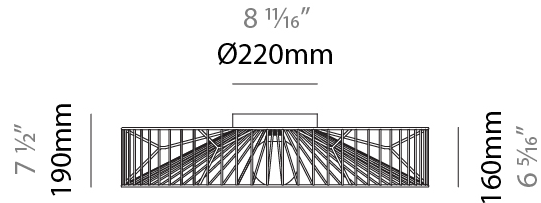

GENERAL

Series: Mariola
 Brand: Ole
 Division: Design
 Mounting Type: Surface
 Mounting Location: Ceiling
 Subcategory: Ambient

PHYSICAL

Shape: Abstract
 Diameter (mm): 500
 Diameter (in): 19 11/16
 Height (mm): 280
 Height (in): 11
 Light Distribution: Omnidirectional
 Fixture Finish: BEI / BLK / BLU / COG / DGN / GRY / MRN / MOC / MUS / OLV / SIL / STN / TER / WHI
 Holder Finish: WHI / GSD
 Accent Finish: WHI
 Fixture Material: Fabric Cord / Metal

GENERAL

Series: Mariola
 Brand: Ole
 Division: Design
 Mounting Type: Surface
 Mounting Location: Ceiling
 Subcategory: Ambient

PHYSICAL

Shape: Abstract
 Diameter (mm): 800
 Diameter (in): 31 1/2
 Height (mm): 190
 Height (in): 7 1/2
 Light Distribution: Omnidirectional
 Fixture Finish: BEI / BLK / BLU / COG / DGN / GRY / MRN / MOC / MUS / OLV / SIL / STN / TER / WHI
 Holder Finish: WHI / GSD
 Accent Finish: WHI
 Fixture Material: Fabric Cord / Metal

Certified By: Certified for North American Standards
 IP rating: IP20

PROJECT
TYPE
SPECIFIER
QUANTITY
DATE

Ø800mm 31 1/2"

MARIOLA SURFACE

D112049-

PROJECT

TYPE

SPECIFIER