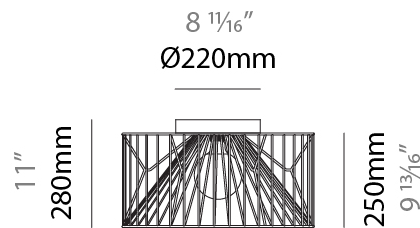

MARIOLA SURFACE

D112048- _____ - _____

base number   Finish Options   Finish Options

1. To build a product code in our configurator select the specify button on the base model # product page
2. To build a manual product code on this datasheet choose from the options listed below in blue font and add the suffix to the base model #

GENERAL

Series: Mariola
Brand: Ole
Division: Design
Mounting Type: Surface
Mounting Location: Ceiling
Subcategory: Ambient

PHYSICAL

Shape: Abstract
Diameter (mm): 500
Diameter (in): 19 11/16
Height (mm): 280
Height (in): 11
Light Distribution: Omnidirectional
Fixture Finish: BEI / BLK / BLU / COG / DGN / GRY / MRN / MOC / MUS / OLV / SIL / STN / TER / WHI
Holder Finish: WHI / GSD
Accent Finish: WHI
Fixture Material: Fabric Cord / Metal

ELECTRICAL

Number of Lamps: 1
Lamp Type: LED Retrofit
Bulb Included: Bulb Included
Max. Wattage Per Lamp (W): 20
Lamp Base: E26
Input Voltage (V): 120
Upon Request: 277Vac / GU24

LED

OPTICAL

RATINGS AND CERTIFICATIONS

Certified By: Certified for North American Standards
IP rating: IP20

PROJECT
TYPE
SPECIFIER
QUANTITY
DATE

Ø500mm 19 11/16"