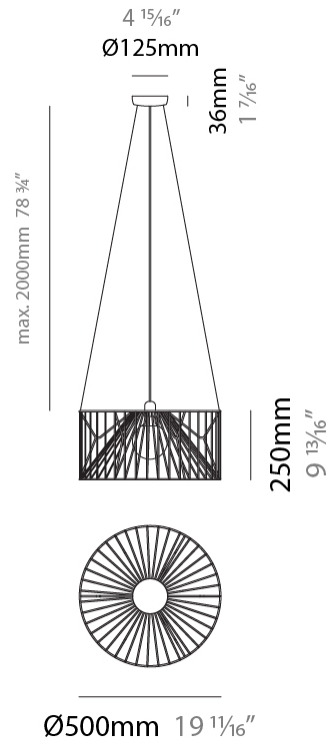

PROJECT	
TYPE	
SPECIFIER	
QUANTITY	
DATE	

MARIOLA SUSPENSION

D111180-

base number	Finish Options	Finish Options	Finish Options

1. To build a product code in our configurator select the specify button on the base model # product page
2. To build a manual product code on this datasheet choose from the options listed below in blue font and add the suffix to the base model #

GENERAL

Series: Mariola
Brand: Ole
Division: Design
Mounting Type: Suspension
Mounting Location: Ceiling
Subcategory: Pendant

PHYSICAL

Shape: Abstract
Diameter (mm): 500
Diameter (in): 19 11/16
Height (mm): 250
Height (in): 9 13/16
Max. Overall Height (mm): 2250
Max. Overall Height (in): 88 9/16
Light Distribution: Omnidirectional
Fixture Finish: BEI / BLK / BLU / COG / DGN / GRY / MRN / MOC / MUS / OLV / SIL / STN / TER / WHI
Holder Finish: MWH / MBK
Accent Finish: WHI / GSD
Fixture Material: Fabric Cord / Metal
Cable Details: 2,000mm/78 3/4" Transparent Cable

ELECTRICAL

Number of Lamps: 1
Lamp Type: LED Retrofit
Bulb Included: Bulb Not Included
Max. Wattage Per Lamp (W): 20
Lamp Base: E26
Input Voltage (V): 120
Upon Request: 277Vac / GU24

LED

OPTICAL

RATINGS AND CERTIFICATIONS

Certified By: Certified for North American Standards
IP rating: IP20