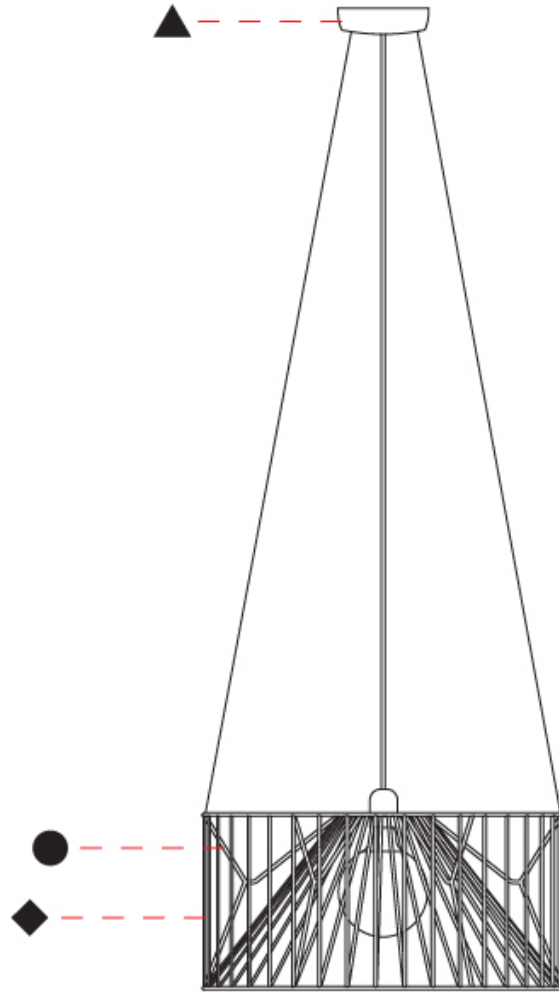

MARIOLA SUSPENSION

D111180-

PROJECT _____

TYPE _____

SPECIFIER _____

QUANTITY _____

DATE _____

D