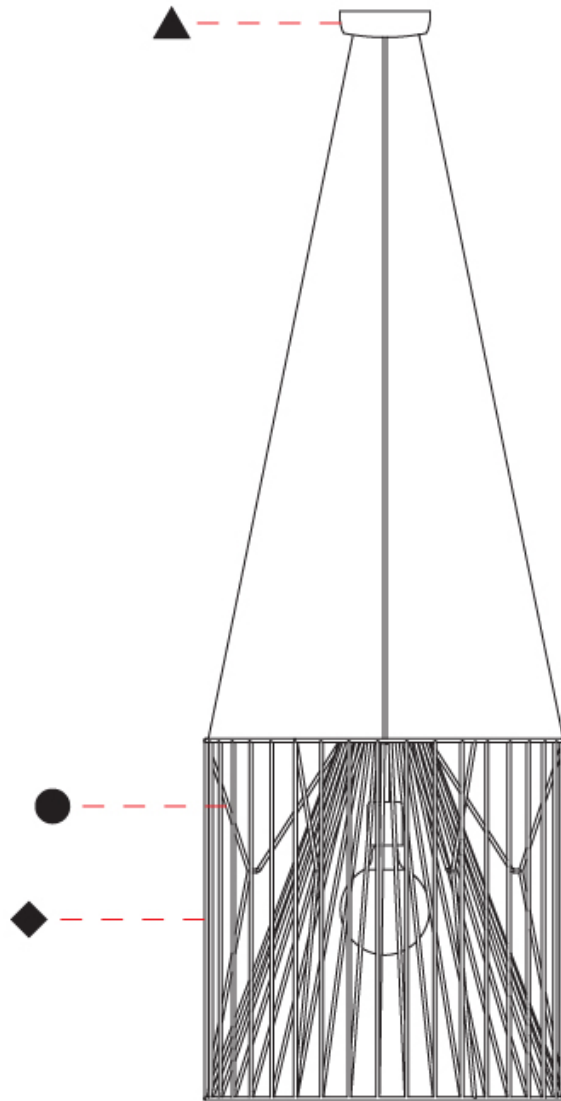

MARIOLA SUSPENSION

D111181-

PROJECT _____

TYPE _____

SPECIFIER _____

QUANTITY _____

DATE _____