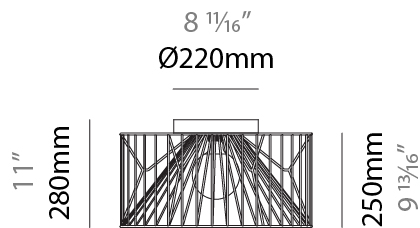

MARIOLA SURFACE

D112048- _____ - _____

base number   Finish   Finish
Options   Options   Options

1. To build a product code in our configurator select the specify button on the base model # product page
2. To build a manual product code on this datasheet choose from the options listed below in blue font and add the suffix to the base model #

GENERAL

Series: Mariola
Brand: Ole
Division: Design
Mounting Type: Surface
Mounting Location: Ceiling
Subcategory: Ambient

PHYSICAL

Shape: Abstract
Diameter (mm): 500
Diameter (in): 19 11/16
Height (mm): 280
Height (in): 11
Light Distribution: Omnidirectional
Fixture Finish: BEI / BLK / BLU / COG / DGN / GRY / MRN / MOC / MUS / OLV / SIL / STN / TER / WHI
Holder Finish: WHI / GSD
Accent Finish: WHI
Fixture Material: Fabric Cord / Metal

ELECTRICAL

Number of Lamps: 1
Lamp Type: LED Retrofit
Bulb Included: Bulb Included
Max. Wattage Per Lamp (W): 20
Lamp Base: E26
Input Voltage (V): 120
Upon Request: 277Vac / GU24

LED

OPTICAL

RATINGS AND CERTIFICATIONS

Certified By: Certified for North American Standards
IP rating: IP20

PROJECT	_____
TYPE	_____
SPECIFIER	_____
QUANTITY	_____
DATE	_____

Ø500mm 19 11/16"