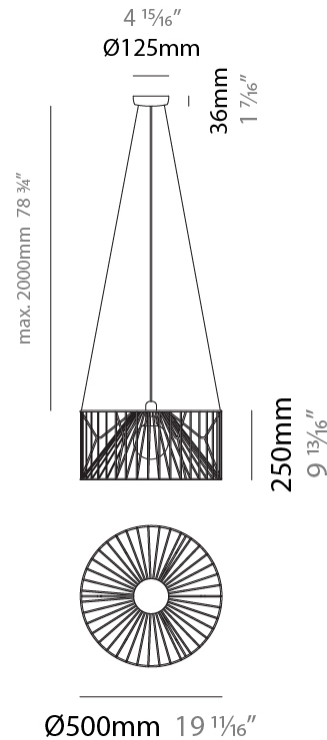

MARIOLA SUSPENSION

D111180- _____

base number   Finish Options   Finish Options

1. To build a product code in our configurator select the specify button on the base model # product page
2. To build a manual product code on this datasheet choose from the options listed below in blue font and add the suffix to the base model #

GENERAL

Series: Mariola
Partner: Ole
Division: Design
Installation: Suspension
Product Type: Pendant
Mounting Location: Ceiling

PHYSICAL

Shape: Abstract
Diameter (mm): 500
Diameter (in): 19 11/16
Height (mm): 250
Height (in): 9 13/16
Max. Overall Height (mm): 2250
Max. Overall Height (in): 88 3/16
Fixture Finish: BEI / BLK / BLU / COG / DGN / GRY / MRN / MOC / MUS / OLV / SIL / STN / TER / WHI
Holder Finish: MBK
Accent Finish: WHI / GSD
Fixture Material: Fabric Cord / Metal
Primary Material: Fabric - Recycled
Cable Details: 2,000mm/78 3/4" Transparent Cable
Upon Request: Matte White Holder

ELECTRICAL

Number of Lamps: 1
Lamp Type: LED Retrofit
Bulb Included: Bulb Not Included
Max. Wattage Per Lamp (W): 20
Lamp Base: E26
Input Voltage (V): 120
Upon Request: 277Vac / GU24

LED

OPTICAL

RATINGS AND CERTIFICATIONS

Certified By: Certified for North American Standards
IP rating: IP20

PROJECT
TYPE
SPECIFIER
QUANTITY
DATE