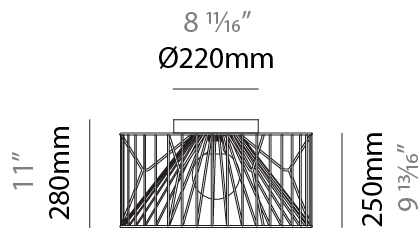

GENERAL

Series: Mariola
 Partner: Ole
 Division: Design
 Installation: Suspension
 Product Type: Pendant
 Mounting Location: Ceiling

PHYSICAL

Shape: Abstract
 Diameter (mm): 500
 Diameter (in): 19 11/16
 Height (mm): 250
 Height (in): 9 13/16
 Max. Overall Height (mm): 2250
 Max. Overall Height (in): 88 3/16
 Fixture Finish: BEI / BLK / BLU / COG / DGN / GRY / MRN / MOC / MUS / OLV / SIL / STN / TER / WHI
 Holder Finish: MBK
 Accent Finish: WHI / GSD
 Fixture Material: Fabric Cord / Metal
 Primary Material: Fabric - Recycled
 Cable Details: 2,000mm/78 3/4" Transparent Cable
 Upon Request: Matte White Holder

GENERAL

Series: Mariola
 Partner: Ole
 Division: Design
 Installation: Surface
 Product Type: Ceiling Surface
 Mounting Location: Ceiling

PHYSICAL

Shape: Abstract
 Diameter (mm): 500
 Diameter (in): 19 11/16
 Height (mm): 280
 Height (in): 11
 Fixture Finish: BEI / BLK / BLU / COG / DGN / GRY / MRN / MOC / MUS / OLV / SIL / STN / TER / WHI
 Holder Finish: WHI / GSD
 Accent Finish: WHI
 Fixture Material: Fabric Cord / Metal
 Primary Material: Fabric - Recycled

Certified By: Certified for North American Standards
 IP rating: IP20

PROJECT
TYPE
SPECIFIER
QUANTITY
DATE

Ø500mm 19 11/16"

MARIOLA SURFACE

D112048-

PROJECT

TYPE

SPECIFIER