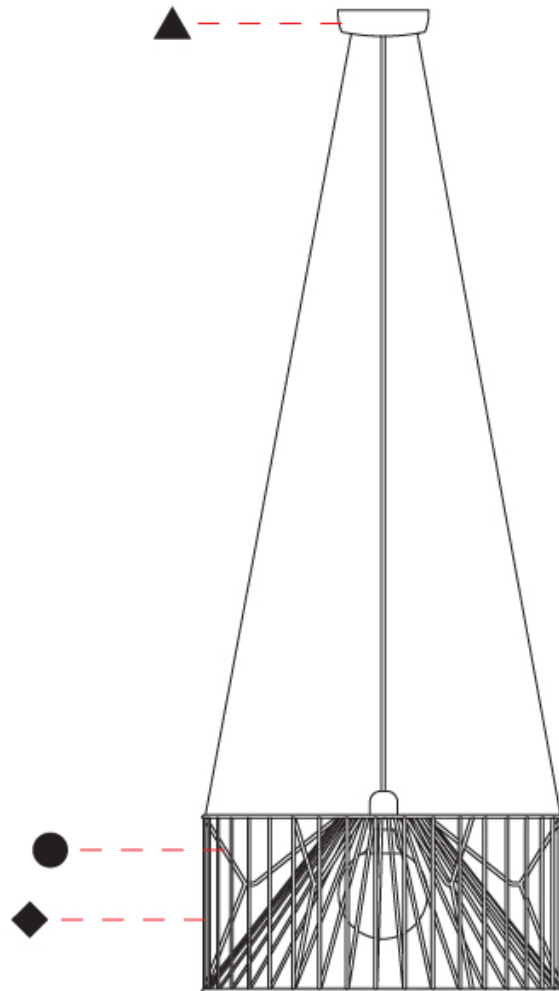

MARIOLA SUSPENSION

D111180-

PROJECT	_____
TYPE	_____
SPECIFIER	_____
QUANTITY	_____
DATE	_____

D