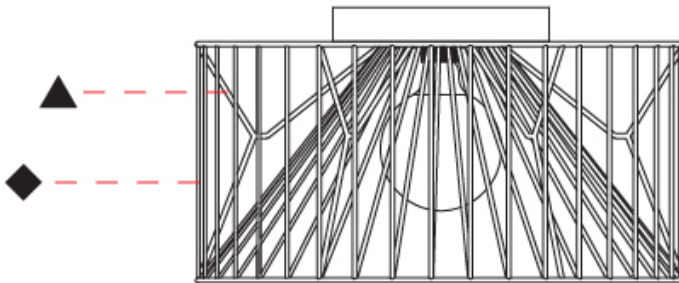

MARIOLA SURFACE

D112048-

PROJECT

TYPE

SPECIFIER

QUANTITY

DATE

D