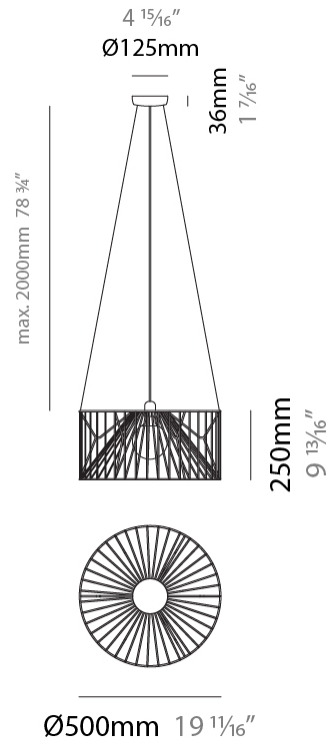

MARIOLA SUSPENSION

D111180-

base number   Finish Options   Finish Options   Finish Options

1. To build a product code in our configurator select the specify button on the base model # product page
2. To build a manual product code on this datasheet choose from the options listed below in blue font and add the suffix to the base model #

GENERAL

Series: Mariola
Brand: Ole
Division: Design
Mounting Type: Suspension
Mounting Location: Ceiling
Subcategory: Pendant

PHYSICAL

Shape: Abstract
Diameter (mm): 500
Diameter (in): 19 11/16
Height (mm): 250
Height (in): 9 13/16
Max. Overall Height (mm): 2250
Max. Overall Height (in): 88 9/16
Light Distribution: Omnidirectional
Fixture Finish: BEI / BLK / BLU / COG / DGN / GRY / MRN / MOC / MUS / OLV / SIL / STN / TER / WHI
Holder Finish: MWH / MBK
Accent Finish: WHI / GSD
Fixture Material: Fabric Cord / Metal
Cable Details: 2,000mm/78 3/4" Transparent Cable

ELECTRICAL

Number of Lamps: 1
Lamp Type: LED Retrofit
Bulb Included: Bulb Not Included
Max. Wattage Per Lamp (W): 20
Lamp Base: E26
Input Voltage (V): 120
Upon Request: 277Vac / GU24

LED

OPTICAL

RATINGS AND CERTIFICATIONS

Certified By: Certified for North American Standards
IP rating: IP20

PROJECT	
TYPE	
SPECIFIER	
QUANTITY	
DATE