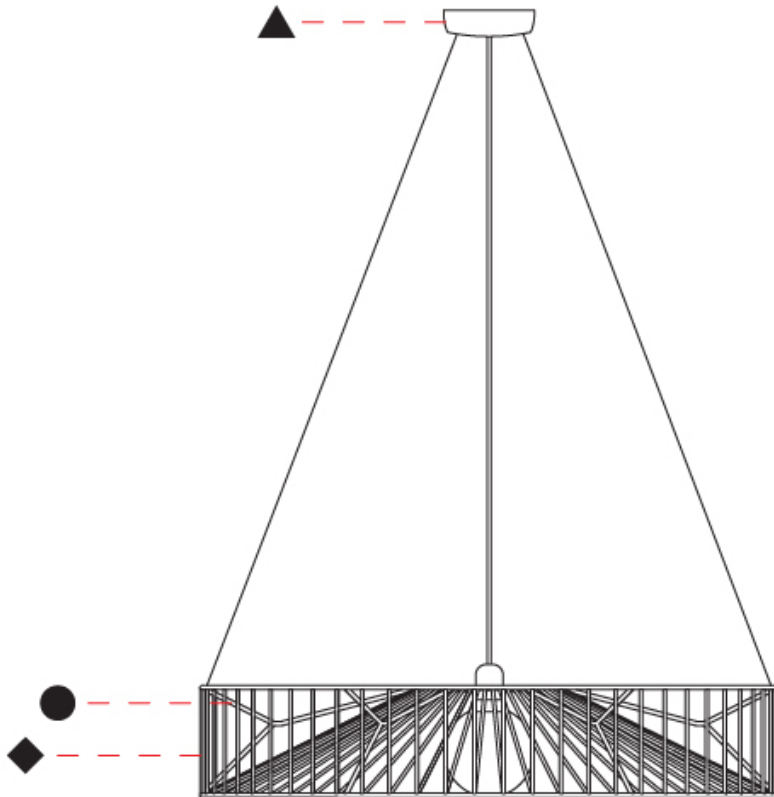

MARIOLA SUSPENSION

D111182-

PROJECT _____

TYPE _____

SPECIFIER _____

QUANTITY _____

DATE _____

D