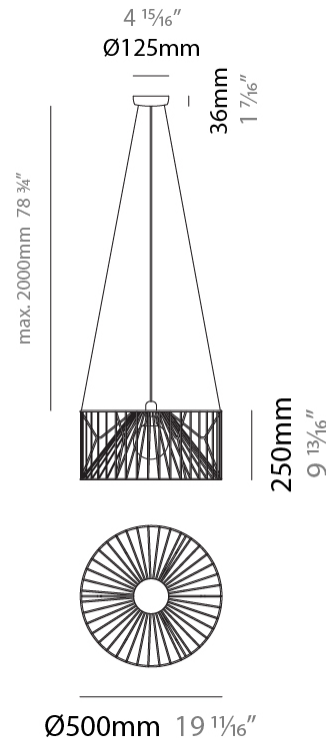

MARIOLA SUSPENSION

D111180-

base number   Finish Options   Finish Options   Finish Options

1. To build a product code in our configurator select the specify button on the base model # product page
2. To build a manual product code on this datasheet choose from the options listed below in blue font and add the suffix to the base model #

GENERAL

Series: Mariola
Brand: Ole
Division: Design
Mounting Type: Suspension
Mounting Location: Ceiling
Subcategory: Pendant

PHYSICAL

Shape: Abstract
Diameter (mm): 500
Diameter (in): 19 11/16
Height (mm): 250
Height (in): 9 13/16
Max. Overall Height (mm): 2250
Max. Overall Height (in): 88 9/16
Light Distribution: Omnidirectional
Fixture Finish: BEI / BLK / BLU / COG / DGN / GRY / MRN / MOC / MUS / OLV / SIL / STN / TER / WHI
Holder Finish: MWH / MBK
Accent Finish: WHI / GSD
Fixture Material: Fabric Cord / Metal
Cable Details: 2,000mm/78 3/4" Transparent Cable

ELECTRICAL

Number of Lamps: 1
Lamp Type: LED Retrofit
Bulb Included: Bulb Not Included
Max. Wattage Per Lamp (W): 20
Lamp Base: E26
Input Voltage (V): 120
Upon Request: 277Vac / GU24

LED

OPTICAL

RATINGS AND CERTIFICATIONS

Certified By: Certified for North American Standards
IP rating: IP20

PROJECT
TYPE
SPECIFIER
QUANTITY
DATE