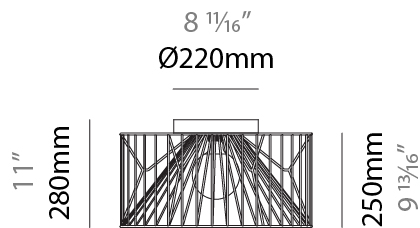

MARIOLA SURFACE

D112048- _____ - _____

base number   Finish   Finish
Options   Options   Options

1. To build a product code in our configurator select the specify button on the base model # product page
2. To build a manual product code on this datasheet choose from the options listed below in blue font and add the suffix to the base model #

GENERAL

Series: Mariola
Brand: Ole
Division: Design
Mounting Type: Surface
Mounting Location: Ceiling
Subcategory: Ambient

PHYSICAL

Shape: Abstract
Diameter (mm): 500
Diameter (in): 19 11/16
Height (mm): 280
Height (in): 11
Light Distribution: Omnidirectional
Fixture Finish: BEI / BLK / BLU / COG / DGN / GRY / MRN / MOC / MUS / OLV / SIL / STN / TER / WHI
Holder Finish: WHI / GSD
Accent Finish: WHI
Fixture Material: Fabric Cord / Metal

ELECTRICAL

Number of Lamps: 1
Lamp Type: LED Retrofit
Bulb Included: Bulb Included
Max. Wattage Per Lamp (W): 20
Lamp Base: E26
Input Voltage (V): 120
Upon Request: 277Vac / GU24

LED

OPTICAL

RATINGS AND CERTIFICATIONS

Certified By: Certified for North American Standards
IP rating: IP20

PROJECT
TYPE
SPECIFIER
QUANTITY
DATE

Ø500mm 19 11/16"