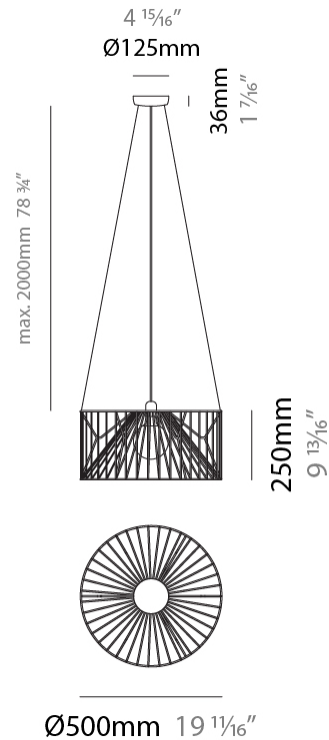

MARIOLA SUSPENSION

D111180-

base number   Finish Options   Finish Options   Finish Options

1. To build a product code in our configurator select the specify button on the base model # product page
2. To build a manual product code on this datasheet choose from the options listed below in blue font and add the suffix to the base model #

GENERAL

Series: Mariola
Brand: Ole
Division: Design
Mounting Type: Suspension
Mounting Location: Ceiling
Subcategory: Pendant

PHYSICAL

Shape: Abstract
Diameter (mm): 500
Diameter (in): 19 11/16
Height (mm): 250
Height (in): 9 13/16
Max. Overall Height (mm): 2250
Max. Overall Height (in): 88 9/16
Light Distribution: Omnidirectional
Fixture Finish: BEI / BLK / BLU / COG / DGN / GRY / MRN / MOC / MUS / OLV / SIL / STN / TER / WHI
Holder Finish: MWH / MBK
Accent Finish: WHI / GSD
Fixture Material: Fabric Cord / Metal
Cable Details: 2,000mm/78 3/4" Transparent Cable

ELECTRICAL

Number of Lamps: 1
Lamp Type: LED Retrofit
Bulb Included: Bulb Not Included
Max. Wattage Per Lamp (W): 20
Lamp Base: E26
Input Voltage (V): 120
Upon Request: 277Vac / GU24

LED

OPTICAL

RATINGS AND CERTIFICATIONS

Certified By: Certified for North American Standards
IP rating: IP20

PROJECT
TYPE
SPECIFIER
QUANTITY
DATE