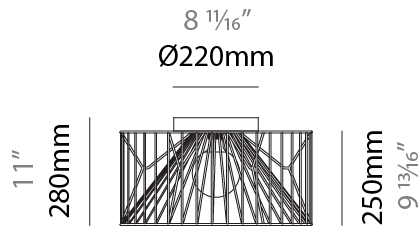

MARIOLA SURFACE

D112048- _____ - _____

base number   Finish Options   Finish Options

1. To build a product code in our configurator select the specify button on the base model # product page
2. To build a manual product code on this datasheet choose from the options listed below in blue font and add the suffix to the base model #

GENERAL

Series: Mariola
Brand: Ole
Division: Design
Mounting Type: Surface
Mounting Location: Ceiling
Subcategory: Ambient

PHYSICAL

Shape: Abstract
Diameter (mm): 500
Diameter (in): 19 11/16
Height (mm): 280
Height (in): 11
Light Distribution: Omnidirectional
Fixture Finish: BEI / BLK / BLU / COG / DGN / GRY / MRN / MOC / MUS / OLV / SIL / STN / TER / WHI
Holder Finish: WHI / GSD
Accent Finish: WHI
Fixture Material: Fabric Cord / Metal

ELECTRICAL

Number of Lamps: 1
Lamp Type: LED Retrofit
Bulb Included: Bulb Included
Max. Wattage Per Lamp (W): 20
Lamp Base: E26
Input Voltage (V): 120
Upon Request: 277Vac / GU24

LED

OPTICAL

RATINGS AND CERTIFICATIONS

Certified By: Certified for North American Standards
IP rating: IP20

PROJECT	_____
TYPE	_____
SPECIFIER	_____
QUANTITY	_____
DATE	_____

Ø500mm 19 1/16"