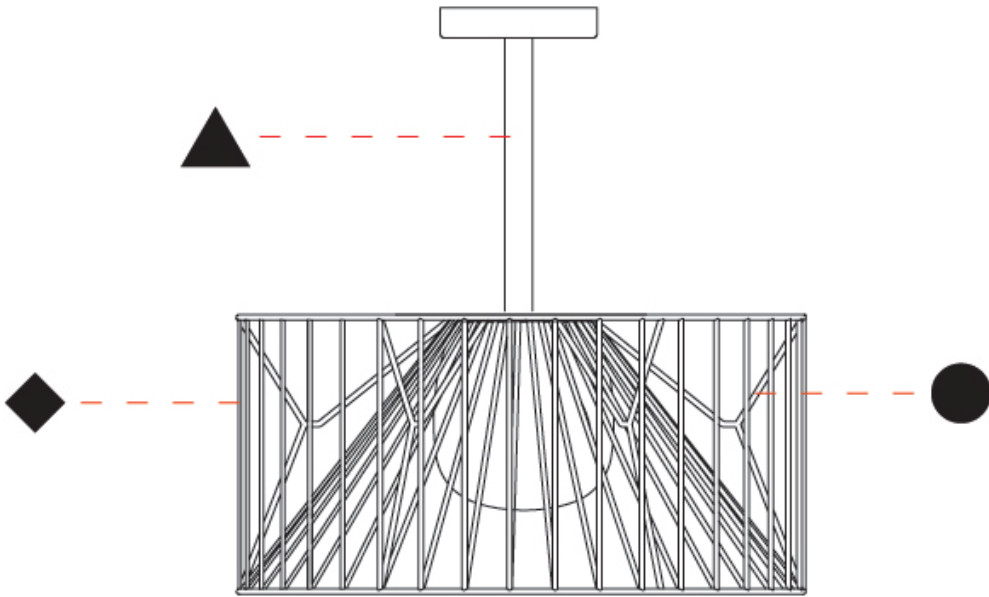

MARIOLA SURFACE

E112052-

PROJECT	_____
TYPE	_____
SPECIFIER	_____
QUANTITY	_____
DATE	_____

E