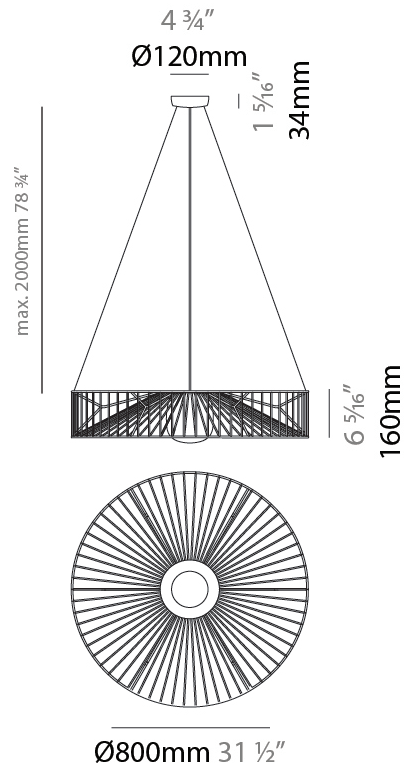

MARIOLA SUSPENSION

E111199- - -

base number   Finish Options   Finish Options   Finish Options

1. To build a product code in our configurator select the specify button on the base model # product page
2. To build a manual product code on this datasheet choose from the options listed below in blue font and add the suffix to the base model #

GENERAL

Series: Mariola
Brand: Ole
Division: Exterior
Mounting Type: Suspension
Mounting Location: Ceiling
Subcategory: Ambient

PHYSICAL

Shape: Drum
Diameter (mm): 800
Diameter (in): 31 1/2
Height (mm): 160
Height (in): 6 3/16
Max. Overall Height (mm): 2160
Max. Overall Height (in): 85 1/16
Light Distribution: Omnidirectional
Fixture Finish: BEI / BLK / BLU / COG / DGN / GRY / MRN / MOC / MUS / OLV / SIL / STN / TER / WHI
Holder Finish: MWH / MBK
Accent Finish: WHI / GSD
Fixture Material: Fabric Cord / Metal
Cable Details: 2,000mm/78 3/4" Transparent Cable

ELECTRICAL

Number of Lamps: 1
Lamp Type: LED Retrofit
Bulb Included: Bulb Not Included
Max. Wattage Per Lamp (W): 15
Lamp Base: E26
Input Voltage (V): 120

LED

OPTICAL

RATINGS AND CERTIFICATIONS

Certified By: Certified for North American Standards
IP rating: IP66

PROJECT
TYPE
SPECIFIER
QUANTITY
DATE