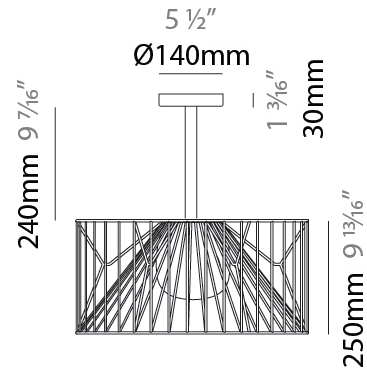

MARIOLA SURFACE

E112052-

base number   Finish Options   -   Finish Options

1. To build a product code in our configurator select the specify button on the base model # product page
2. To build a manual product code on this datasheet choose from the options listed below in blue font and add the suffix to the base model #

GENERAL

Series: Mariola
Brand: Ole
Division: Exterior
Mounting Type: Surface
Mounting Location: Ceiling
Subcategory: Ambient

PHYSICAL

Shape: Drum
Diameter (mm): 500
Diameter (in): 19 11/16
Height (mm): 490
Height (in): 19 5/16
Light Distribution: Omnidirectional
Fixture Finish: BEI / BLK / BLU / COG / DGN / GRY / MRN / MOC / MUS / OLV / SIL / STN / TER / WHI
Holder Finish: WHI / GSD
Accent Finish: WHI
Fixture Material: Fabric Cord / Metal

ELECTRICAL

Number of Lamps: 1
Lamp Type: LED Retrofit
Bulb Included: Bulb Included
Max. Wattage Per Lamp (W): 15
Lamp Base: E26
Input Voltage (V): 120

LED

OPTICAL

RATINGS AND CERTIFICATIONS

Certified By: Certified for North American Standards
IP rating: IP66

PROJECT
TYPE
SPECIFIER
QUANTITY
DATE

Ø500mm 19 11/16"