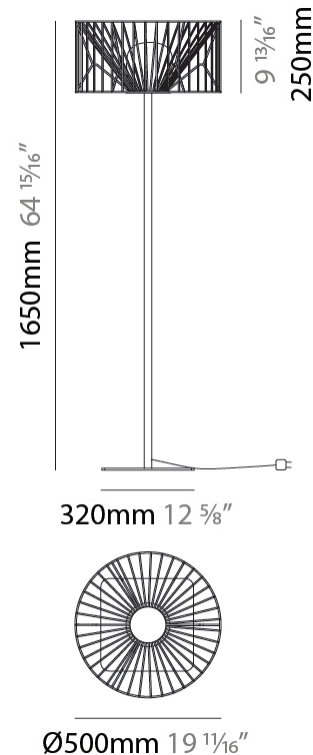

MARIOLA PORTABLE

E114033-

base number   Finish Options   Finish Options   Finish Options

1. To build a product code in our configurator select the specify button on the base model # product page
2. To build a manual product code on this datasheet choose from the options listed below in blue font and add the suffix to the base model #

GENERAL

Series: Mariola
Brand: Ole
Division: Exterior
Mounting Type: Portable
Mounting Location: Floor
Subcategory: Ambient

PHYSICAL

Shape: Drum
Diameter (mm): 500
Diameter (in): 19 11/16
Height (mm): 1650
Height (in): 64 15/16
Light Distribution: Omnidirectional
Fixture Finish: BEI / BLK / BLU / COG / DGN / GRY / MRN / MOC / MUS / OLV / SIL / STN / TER / WHI
Holder Finish: WHI / GSD
Accent Finish: WHI
Fixture Material: Fabric Cord / Metal
Cable Details: 100/100 Cord

ELECTRICAL

Number of Lamps: 1
Lamp Type: LED Retrofit
Lamp Shape: A19
Bulb Included: Bulb Not Included
Max. Wattage Per Lamp (W): 15
Lamp Base: E26
Input Voltage (V): 120
Upon Request: 277Vac / GU24

LED

OPTICAL

RATINGS AND CERTIFICATIONS

Certified By: Certified for North American Standards
IP rating: IP66

PROJECT _____
TYPE _____
SPECIFIER _____
QUANTITY _____
DATE _____