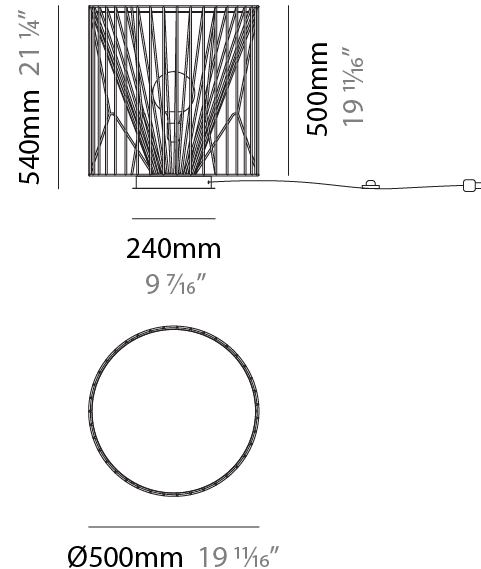

MARIOLA PORTABLE

D114031- - -

base number   Finish Options   Finish Options

1. To build a product code in our configurator select the specify button on the base model # product page
2. To build a manual product code on this datasheet choose from the options listed below in blue font and add the suffix to the base model #

GENERAL

Series: Mariola
Brand: Ole
Division: Design
Mounting Type: Portable
Mounting Location: Floor
Subcategory: Ambient

PHYSICAL

Shape: Abstract
Diameter (mm): 500
Diameter (in): 19 11/16
Height (mm): 540
Height (in): 21 1/4
Light Distribution: Omnidirectional
Diffuser: PMMA - Opal
Fixture Finish: BEI / BLK / BLU / COG / DGN / GRY / MRN / MOC / MUS / OLV / SIL / STN / TER / WHI
Holder Finish: WHI / GSD
Accent Finish: WHI
Fixture Material: Fabric Cord / Metal
Cable Details: 220/100 Cord

ELECTRICAL

Number of Lamps: 1
Lamp Type: LED Retrofit
Lamp Shape: A19
Bulb Included: Bulb Not Included
Max. Wattage Per Lamp (W): 15
Lamp Base: E26
Input Voltage (V): 120
Upon Request: 277Vac / GU24

LED

OPTICAL

RATINGS AND CERTIFICATIONS

Certified By: Certified for North American Standards
IP rating: IP20

PROJECT	
TYPE	
SPECIFIER	
QUANTITY	
DATE