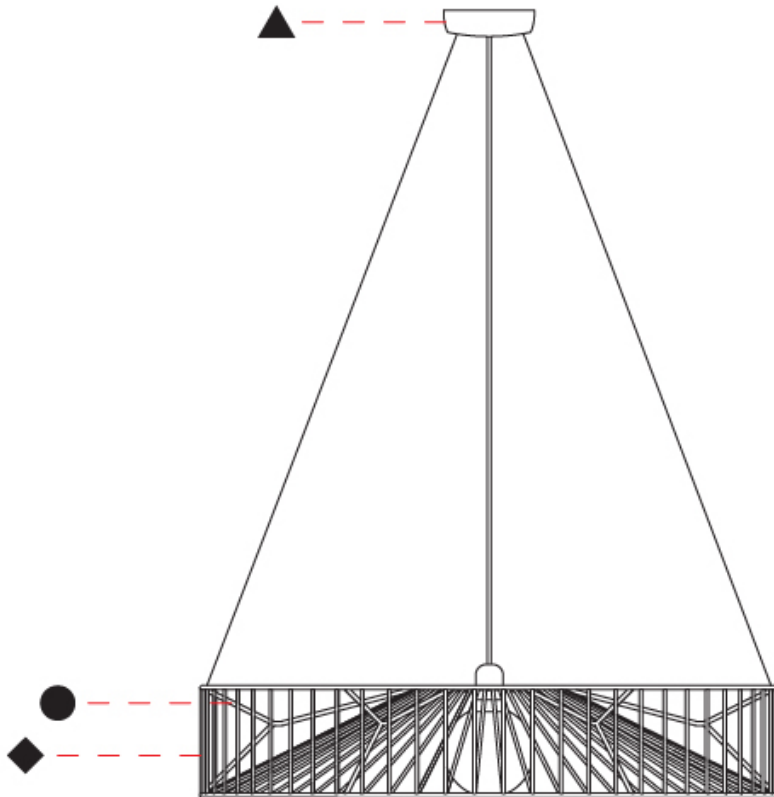

D111182-

PROJECT _____

TYPE _____

SPECIFIER _____

QUANTITY _____

DATE _____

D