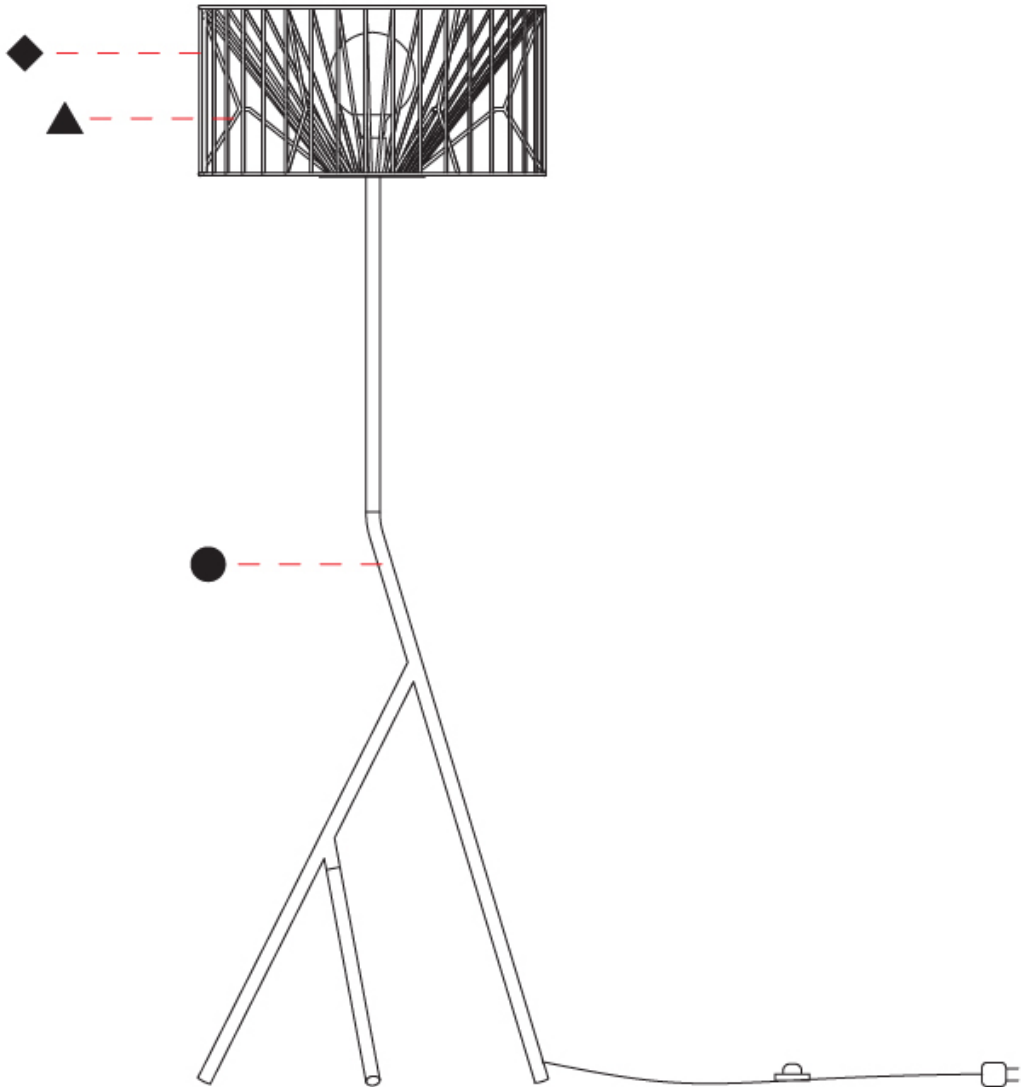

PROJECT _____

TYPE _____

SPECIFIER _____

QUANTITY _____

DATE _____

D