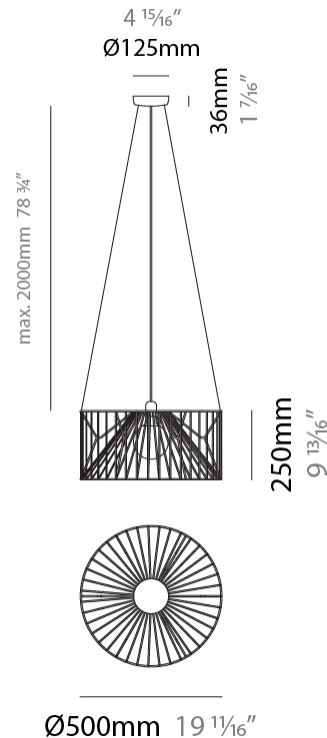

MARIOLA SUSPENSION

D111180-

base number   Finish Options   Finish Options   Finish Options

1. To build a product code in our configurator select the specify button on the base model # product page
2. To build a manual product code on this datasheet choose from the options listed below in blue font and add the suffix to the base model #

GENERAL

Series: Mariola
Brand: Ole
Division: Design
Mounting Type: Suspension
Mounting Location: Ceiling
Subcategory: Pendant

PHYSICAL

Shape: Abstract
Diameter (mm): 500
Diameter (in): 19 ¹¹/₁₆"
Height (mm): 250
Height (in): 9 ¹³/₁₆"
Max. Overall Height (mm): 2250
Max. Overall Height (in): 88 ⁹/₁₆"
Light Distribution: Omnidirectional
Fixture Finish: BEI / BLK / BLU / COG / DGN / GRY / MRN / MOC / MUS / OLV / SIL / STN / TER / WHI
Holder Finish: MWH / MBK
Accent Finish: WHI / GSD
Fixture Material: Fabric Cord / Metal
Cable Details: 2,000mm/78 3/4" Transparent Cable

ELECTRICAL

Number of Lamps: 1
Lamp Type: LED Retrofit
Bulb Included: Bulb Not Included
Max. Wattage Per Lamp (W): 20
Lamp Base: E26
Input Voltage (V): 120
Upon Request: 277Vac / GU24

LED

OPTICAL

RATINGS AND CERTIFICATIONS

Certified By: Certified for North American Standards
IP rating: IP20

PROJECT	
TYPE	
SPECIFIER	
QUANTITY	
DATE