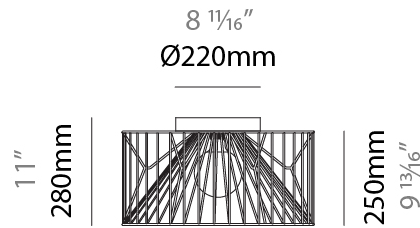

MARIOLA SURFACE

D112048- _____ - _____

base number   Finish   Finish
Options   Options   Options

1. To build a product code in our configurator select the specify button on the base model # product page
2. To build a manual product code on this datasheet choose from the options listed below in blue font and add the suffix to the base model #

GENERAL

Series: Mariola
Brand: Ole
Division: Design
Mounting Type: Surface
Mounting Location: Ceiling
Subcategory: Ambient

PHYSICAL

Shape: Abstract
Diameter (mm): 500
Diameter (in): 19 11/16
Height (mm): 280
Height (in): 11
Light Distribution: Omnidirectional
Fixture Finish: BEI / BLK / BLU / COG / DGN / GRY / MRN / MOC / MUS / OLV / SIL / STN / TER / WHI
Holder Finish: WHI / GSD
Accent Finish: WHI
Fixture Material: Fabric Cord / Metal

ELECTRICAL

Number of Lamps: 1
Lamp Type: LED Retrofit
Bulb Included: Bulb Included
Max. Wattage Per Lamp (W): 20
Lamp Base: E26
Input Voltage (V): 120
Upon Request: 277Vac / GU24

LED

OPTICAL

RATINGS AND CERTIFICATIONS

Certified By: Certified for North American Standards
IP rating: IP20

PROJECT
TYPE
SPECIFIER
QUANTITY
DATE

Ø500mm 19 1/16"