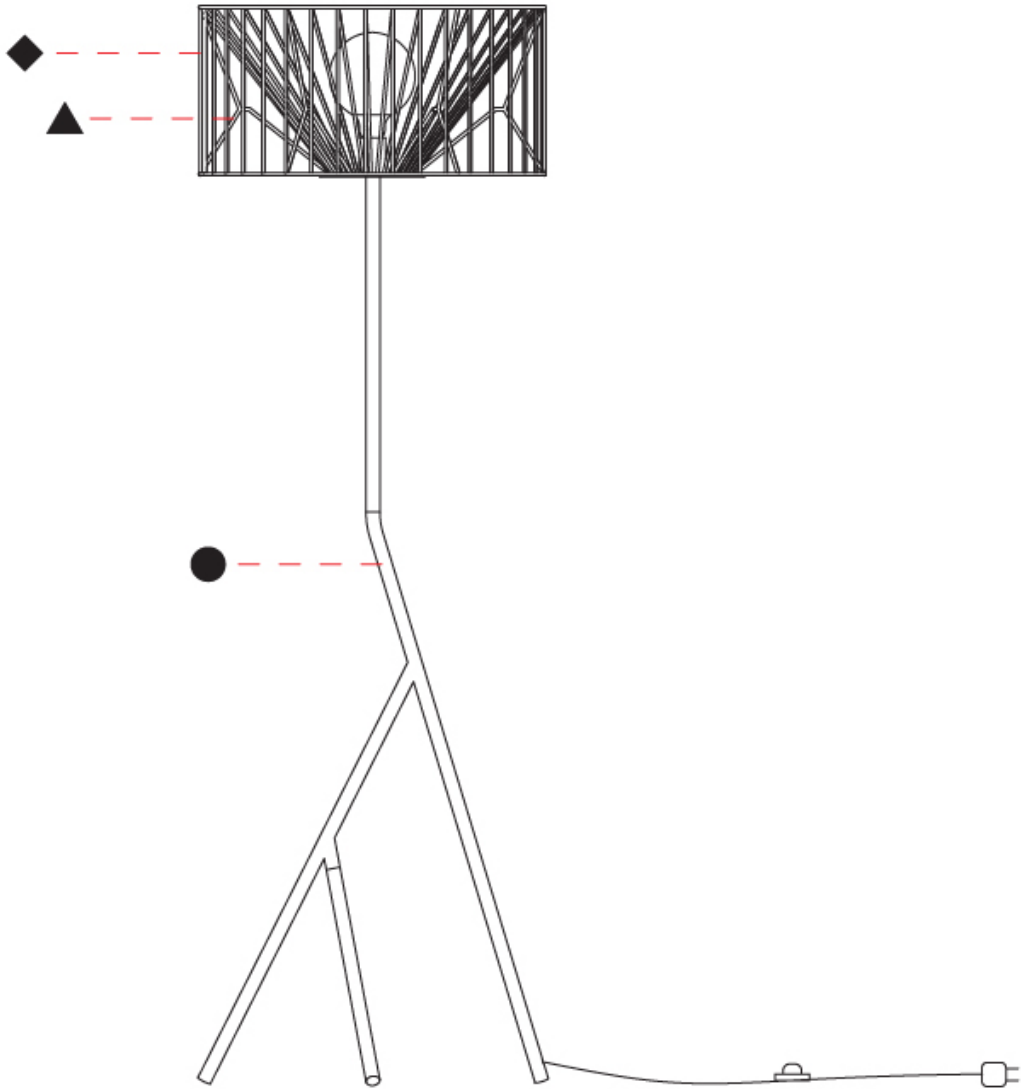

PROJECT

TYPE

SPECIFIER

QUANTITY

DATE

D