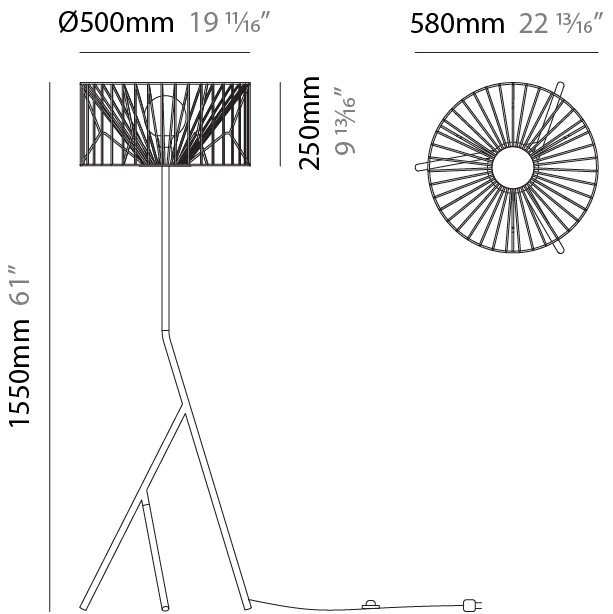

MARIOLA PORTABLE

D114030-

base number   Finish   Finish   Finish
Options   Options   Options

1. To build a product code in our configurator select the specify button on the base model # product page
2. To build a manual product code on this datasheet choose from the options listed below in blue font and add the suffix to the base model #

GENERAL

Series: Mariola
Brand: Ole
Division: Design
Mounting Type: Portable
Mounting Location: Floor
Subcategory: Ambient

PHYSICAL

Shape: Abstract
Diameter (mm): 500
Diameter (in): 19 11/16
Height (mm): 1550
Height (in): 61
Light Distribution: Omnidirectional
Fixture Finish: BEI / BLK / BLU / COG / DGN / GRY / MRN / MOC / MUS / OLV / SIL / STN / TER / WHI
Holder Finish: WHI / GSD
Accent Finish: WHI
Fixture Material: Fabric Cord / Metal
Cable Details: 100/100 Cord

ELECTRICAL

Number of Lamps: 1
Lamp Type: LED Retrofit
Lamp Shape: A19
Bulb Included: Bulb Not Included
Max. Wattage Per Lamp (W): 15
Lamp Base: E26
Input Voltage (V): 120
Upon Request: 277Vac / GU24

LED

OPTICAL

RATINGS AND CERTIFICATIONS

Certified By: Certified for North American Standards
IP rating: IP20

PROJECT
TYPE
SPECIFIER
QUANTITY
DATE