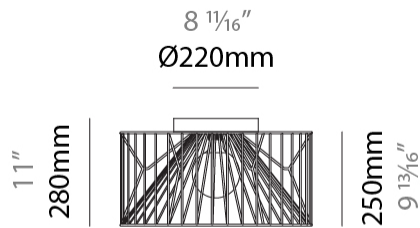

MARIOLA SURFACE

D112048-

base number   Finish Options   -   Finish Options

1. To build a product code in our configurator select the specify button on the base model # product page
2. To build a manual product code on this datasheet choose from the options listed below in blue font and add the suffix to the base model #

GENERAL

Series: Mariola
Brand: Ole
Division: Design
Mounting Type: Surface
Mounting Location: Ceiling
Subcategory: Ambient

PHYSICAL

Shape: Abstract
Diameter (mm): 500
Diameter (in): 19 11/16
Height (mm): 280
Height (in): 11
Light Distribution: Omnidirectional
Fixture Finish: BEI / BLK / BLU / COG / DGN / GRY / MRN / MOC / MUS / OLV / SIL / STN / TER / WHI
Holder Finish: WHI / GSD
Accent Finish: WHI
Fixture Material: Fabric Cord / Metal

ELECTRICAL

Number of Lamps: 1
Lamp Type: LED Retrofit
Bulb Included: Bulb Included
Max. Wattage Per Lamp (W): 20
Lamp Base: E26
Input Voltage (V): 120
Upon Request: 277Vac / GU24

LED

OPTICAL

RATINGS AND CERTIFICATIONS

Certified By: Certified for North American Standards
IP rating: IP20

PROJECT
TYPE
SPECIFIER
QUANTITY
DATE

Ø500mm 19 11/16"