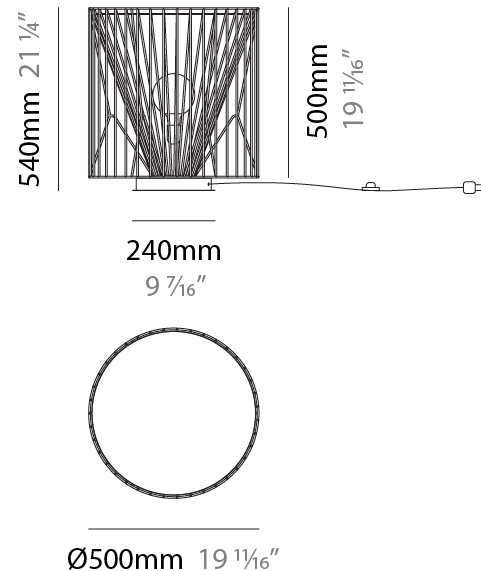

MARIOLA PORTABLE

D114031- - -

base number   Finish   Finish
Options   Options

1. To build a product code in our configurator select the specify button on the base model # product page
2. To build a manual product code on this datasheet choose from the options listed below in blue font and add the suffix to the base model #

GENERAL

Series: Mariola
Brand: Ole
Division: Design
Mounting Type: Portable
Mounting Location: Floor
Subcategory: Ambient

PHYSICAL

Shape: Abstract
Diameter (mm): 500
Diameter (in): 19 11/16
Height (mm): 540
Height (in): 21 1/4
Light Distribution: Omnidirectional
Diffuser: PMMA - Opal
Fixture Finish: BEI / BLK / BLU / COG / DGN / GRY / MRN / MOC / MUS / OLV / SIL / STN / TER / WHI
Holder Finish: WHI / GSD
Accent Finish: WHI
Fixture Material: Fabric Cord / Metal
Cable Details: 220/100 Cord

ELECTRICAL

Number of Lamps: 1
Lamp Type: LED Retrofit
Lamp Shape: A19
Bulb Included: Bulb Not Included
Max. Wattage Per Lamp (W): 15
Lamp Base: E26
Input Voltage (V): 120
Upon Request: 277Vac / GU24

LED

OPTICAL

RATINGS AND CERTIFICATIONS

Certified By: Certified for North American Standards
IP rating: IP20

PROJECT
TYPE
SPECIFIER
QUANTITY
DATE