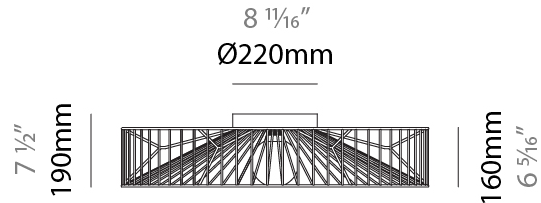

MARIOLA SURFACE

D112049- _____

base number   Finish Options   Finish Options

1. To build a product code in our configurator select the specify button on the base model # product page
2. To build a manual product code on this datasheet choose from the options listed below in blue font and add the suffix to the base model #

GENERAL

Series: Mariola
Brand: Ole
Division: Design
Mounting Type: Surface
Mounting Location: Ceiling
Subcategory: Ambient

PHYSICAL

Shape: Abstract
Diameter (mm): 800
Diameter (in): 31 1/2
Height (mm): 190
Height (in): 7 1/2
Light Distribution: Omnidirectional
Fixture Finish: BEI / BLK / BLU / COG / DGN / GRY / MRN / MOC / MUS / OLV / SIL / STN / TER / WHI
Holder Finish: WHI / GSD
Accent Finish: WHI
Fixture Material: Fabric Cord / Metal

ELECTRICAL

Number of Lamps: 1
Lamp Type: LED Retrofit
Bulb Included: Bulb Not Included
Max. Wattage Per Lamp (W): 20
Lamp Base: E26
Input Voltage (V): 120
Upon Request: 277Vac / GU24

LED

OPTICAL

RATINGS AND CERTIFICATIONS

Certified By: Certified for North American Standards
IP rating: IP20

PROJECT
TYPE
SPECIFIER
QUANTITY
DATE

Ø800mm 31 1/2"