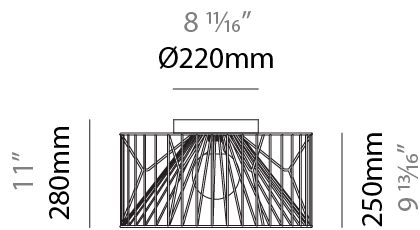

MARIOLA SURFACE

D112048- _____ - _____

base number   Finish Options   Finish Options

1. To build a product code in our configurator select the specify button on the base model # product page
2. To build a manual product code on this datasheet choose from the options listed below in blue font and add the suffix to the base model #

GENERAL

Series: Mariola
Brand: Ole
Division: Design
Mounting Type: Surface
Mounting Location: Ceiling
Subcategory: Ambient

PHYSICAL

Shape: Abstract
Diameter (mm): 500
Diameter (in): 19 11/16
Height (mm): 280
Height (in): 11
Light Distribution: Omnidirectional
Fixture Finish: BEI / BLK / BLU / COG / DGN / GRY / MRN / MOC / MUS / OLV / SIL / STN / TER / WHI
Holder Finish: WHI / GSD
Accent Finish: WHI
Fixture Material: Fabric Cord / Metal

ELECTRICAL

Number of Lamps: 1
Lamp Type: LED Retrofit
Bulb Included: Bulb Included
Max. Wattage Per Lamp (W): 20
Lamp Base: E26
Input Voltage (V): 120
Upon Request: 277Vac / GU24

LED

OPTICAL

RATINGS AND CERTIFICATIONS

Certified By: Certified for North American Standards
IP rating: IP20

PROJECT	_____
TYPE	_____
SPECIFIER	_____
QUANTITY	_____
DATE	_____

Ø500mm 19 11/16"