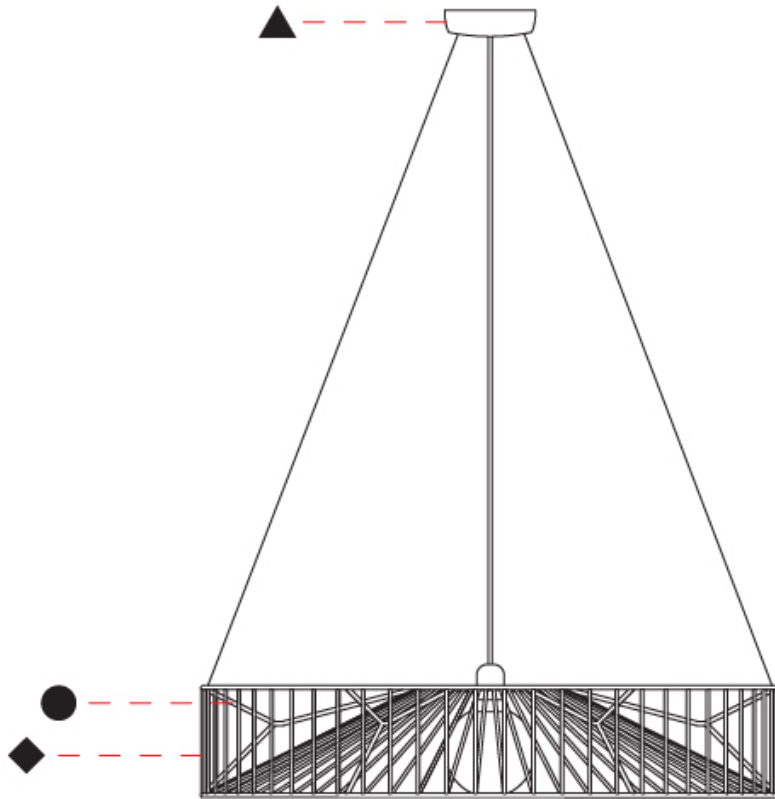

MARIOLA SUSPENSION

D111182-

PROJECT _____

TYPE _____

SPECIFIER _____

QUANTITY _____

DATE _____

D