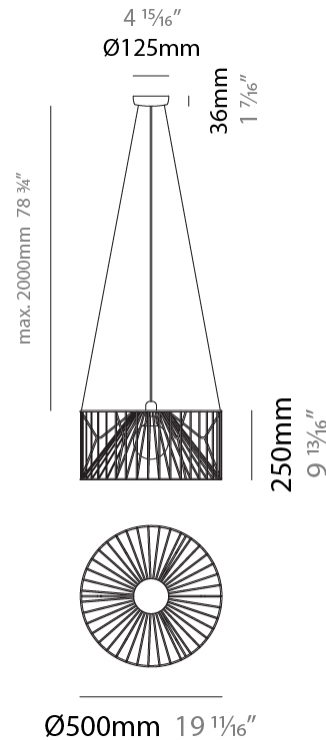

MARIOLA SUSPENSION

D111180-

base number   Finish Options   Finish Options   Finish Options

1. To build a product code in our configurator select the specify button on the base model # product page
2. To build a manual product code on this datasheet choose from the options listed below in blue font and add the suffix to the base model #

GENERAL

Series: Mariola
Brand: Ole
Division: Design
Mounting Type: Suspension
Mounting Location: Ceiling
Subcategory: Pendant

PHYSICAL

Shape: Abstract
Diameter (mm): 500
Diameter (in): 19 ¹¹/₁₆"
Height (mm): 250
Height (in): 9 ¹³/₁₆"
Max. Overall Height (mm): 2250
Max. Overall Height (in): 88 ⁹/₁₆"
Light Distribution: Omnidirectional
Fixture Finish: BEI / BLK / BLU / COG / DGN / GRY / MRN / MOC / MUS / OLV / SIL / STN / TER / WHI
Holder Finish: MWH / MBK
Accent Finish: WHI / GSD
Fixture Material: Fabric Cord / Metal
Cable Details: 2,000mm/78 3/4" Transparent Cable

ELECTRICAL

Number of Lamps: 1
Lamp Type: LED Retrofit
Bulb Included: Bulb Not Included
Max. Wattage Per Lamp (W): 20
Lamp Base: E26
Input Voltage (V): 120
Upon Request: 277Vac / GU24

LED

OPTICAL

RATINGS AND CERTIFICATIONS

Certified By: Certified for North American Standards
IP rating: IP20

PROJECT
TYPE
SPECIFIER
QUANTITY
DATE