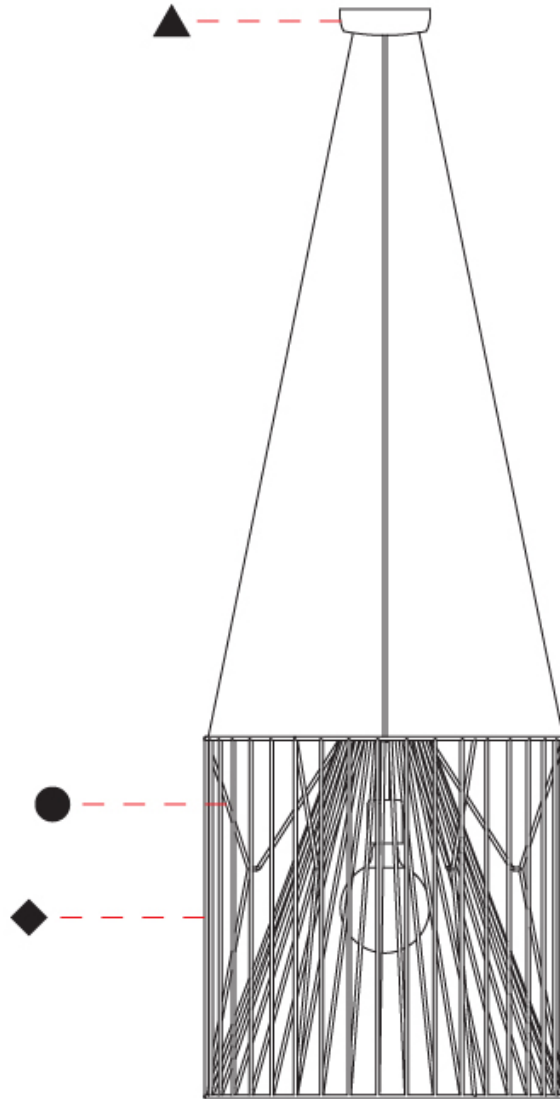

MARIOLA SUSPENSION

D111181-

PROJECT _____

TYPE _____

SPECIFIER _____

QUANTITY _____

DATE _____