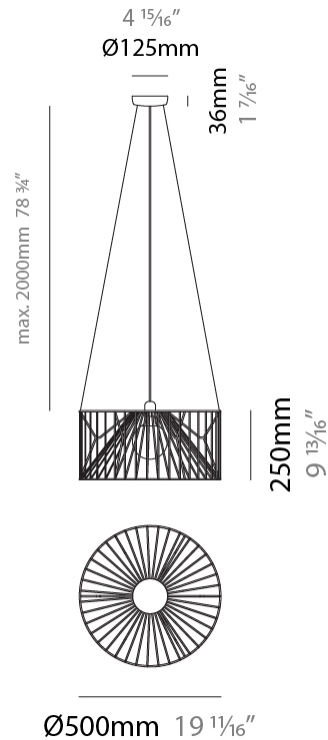

PROJECT	_____
TYPE	_____
SPECIFIER	_____
QUANTITY	_____
DATE	_____

MARIOLA SUSPENSION

D111180-

base number	Finish Options	Finish Options	Finish Options

1. To build a product code in our configurator select the specify button on the base model # product page
2. To build a manual product code on this datasheet choose from the options listed below in blue font and add the suffix to the base model #

GENERAL

Series: Mariola
Brand: Ole
Division: Design
Mounting Type: Suspension
Mounting Location: Ceiling
Subcategory: Pendant

PHYSICAL

Shape: Abstract
Diameter (mm): 500
Diameter (in): 19 11/16
Height (mm): 250
Height (in): 9 13/16
Max. Overall Height (mm): 2250
Max. Overall Height (in): 88 9/16
Light Distribution: Omnidirectional
Fixture Finish: BEI / BLK / BLU / COG / DGN / GRY / MRN / MOC / MUS / OLV / SIL / STN / TER / WHI
Holder Finish: MWH / MBK
Accent Finish: WHI / GSD
Fixture Material: Fabric Cord / Metal
Cable Details: 2,000mm/78 3/4" Transparent Cable

ELECTRICAL

Number of Lamps: 1
Lamp Type: LED Retrofit
Bulb Included: Bulb Not Included
Max. Wattage Per Lamp (W): 20
Lamp Base: E26
Input Voltage (V): 120
Upon Request: 277Vac / GU24

LED

OPTICAL

RATINGS AND CERTIFICATIONS

Certified By: Certified for North American Standards
IP rating: IP20