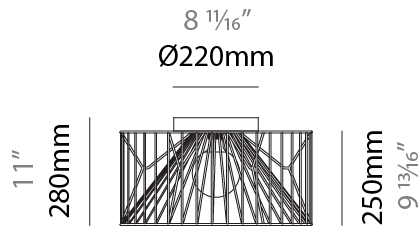

MARIOLA SURFACE

D112048- _____ - _____

base number   Finish Options   Finish Options

1. To build a product code in our configurator select the specify button on the base model # product page
2. To build a manual product code on this datasheet choose from the options listed below in blue font and add the suffix to the base model #

GENERAL

Series: Mariola
Brand: Ole
Division: Design
Mounting Type: Surface
Mounting Location: Ceiling
Subcategory: Ambient

PHYSICAL

Shape: Abstract
Diameter (mm): 500
Diameter (in): 19 11/16
Height (mm): 280
Height (in): 11
Light Distribution: Omnidirectional
Fixture Finish: BEI / BLK / BLU / COG / DGN / GRY / MRN / MOC / MUS / OLV / SIL / STN / TER / WHI
Holder Finish: WHI / GSD
Accent Finish: WHI
Fixture Material: Fabric Cord / Metal

ELECTRICAL

Number of Lamps: 1
Lamp Type: LED Retrofit
Bulb Included: Bulb Included
Max. Wattage Per Lamp (W): 20
Lamp Base: E26
Input Voltage (V): 120
Upon Request: 277Vac / GU24

LED

OPTICAL

RATINGS AND CERTIFICATIONS

Certified By: Certified for North American Standards
IP rating: IP20

PROJECT	_____
TYPE	_____
SPECIFIER	_____
QUANTITY	_____
DATE	_____

Ø500mm 19 11/16"