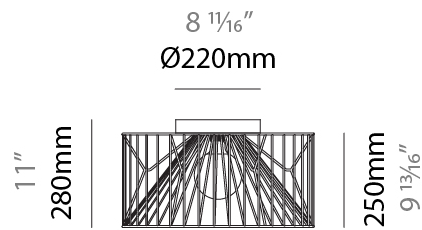

MARIOLA SURFACE

D112048- _____ - _____

base number   Finish   Finish
Options   Options   Options

1. To build a product code in our configurator select the specify button on the base model # product page
2. To build a manual product code on this datasheet choose from the options listed below in blue font and add the suffix to the base model #

GENERAL

Series: Mariola
Brand: Ole
Division: Design
Mounting Type: Surface
Mounting Location: Ceiling
Subcategory: Ambient

PHYSICAL

Shape: Abstract
Diameter (mm): 500
Diameter (in): 19 11/16
Height (mm): 280
Height (in): 11
Light Distribution: Omnidirectional
Fixture Finish: BEI / BLK / BLU / COG / DGN / GRY / MRN / MOC / MUS / OLV / SIL / STN / TER / WHI
Holder Finish: WHI / GSD
Accent Finish: WHI
Fixture Material: Fabric Cord / Metal

ELECTRICAL

Number of Lamps: 1
Lamp Type: LED Retrofit
Bulb Included: Bulb Included
Max. Wattage Per Lamp (W): 20
Lamp Base: E26
Input Voltage (V): 120
Upon Request: 277Vac / GU24

LED

OPTICAL

RATINGS AND CERTIFICATIONS

Certified By: Certified for North American Standards
IP rating: IP20

PROJECT
TYPE
SPECIFIER
QUANTITY
DATE

Ø500mm 19 11/16"