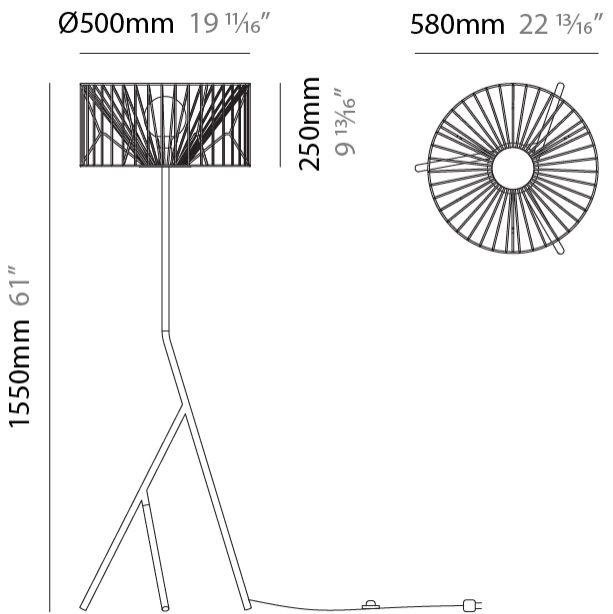

MARIOLA PORTABLE

D114030-

base number   Finish Options   Finish Options   Finish Options

1. To build a product code in our configurator select the specify button on the base model # product page
2. To build a manual product code on this datasheet choose from the options listed below in blue font and add the suffix to the base model #

GENERAL

Series: Mariola
Brand: Ole
Division: Design
Mounting Type: Portable
Mounting Location: Floor
Subcategory: Ambient

PHYSICAL

Shape: Abstract
Diameter (mm): 500
Diameter (in): 19 11/16
Height (mm): 1550
Height (in): 61
Light Distribution: Omnidirectional
Fixture Finish: BEI / BLK / BLU / COG / DGN / GRY / MRN / MOC / MUS / OLV / SIL / STN / TER / WHI
Holder Finish: WHI / GSD
Accent Finish: WHI
Fixture Material: Fabric Cord / Metal
Cable Details: 100/100 Cord

ELECTRICAL

Number of Lamps: 1
Lamp Type: LED Retrofit
Lamp Shape: A19
Bulb Included: Bulb Not Included
Max. Wattage Per Lamp (W): 15
Lamp Base: E26
Input Voltage (V): 120
Upon Request: 277Vac / GU24

LED

OPTICAL

RATINGS AND CERTIFICATIONS

Certified By: Certified for North American Standards
IP rating: IP20

PROJECT
TYPE
SPECIFIER
QUANTITY
DATE