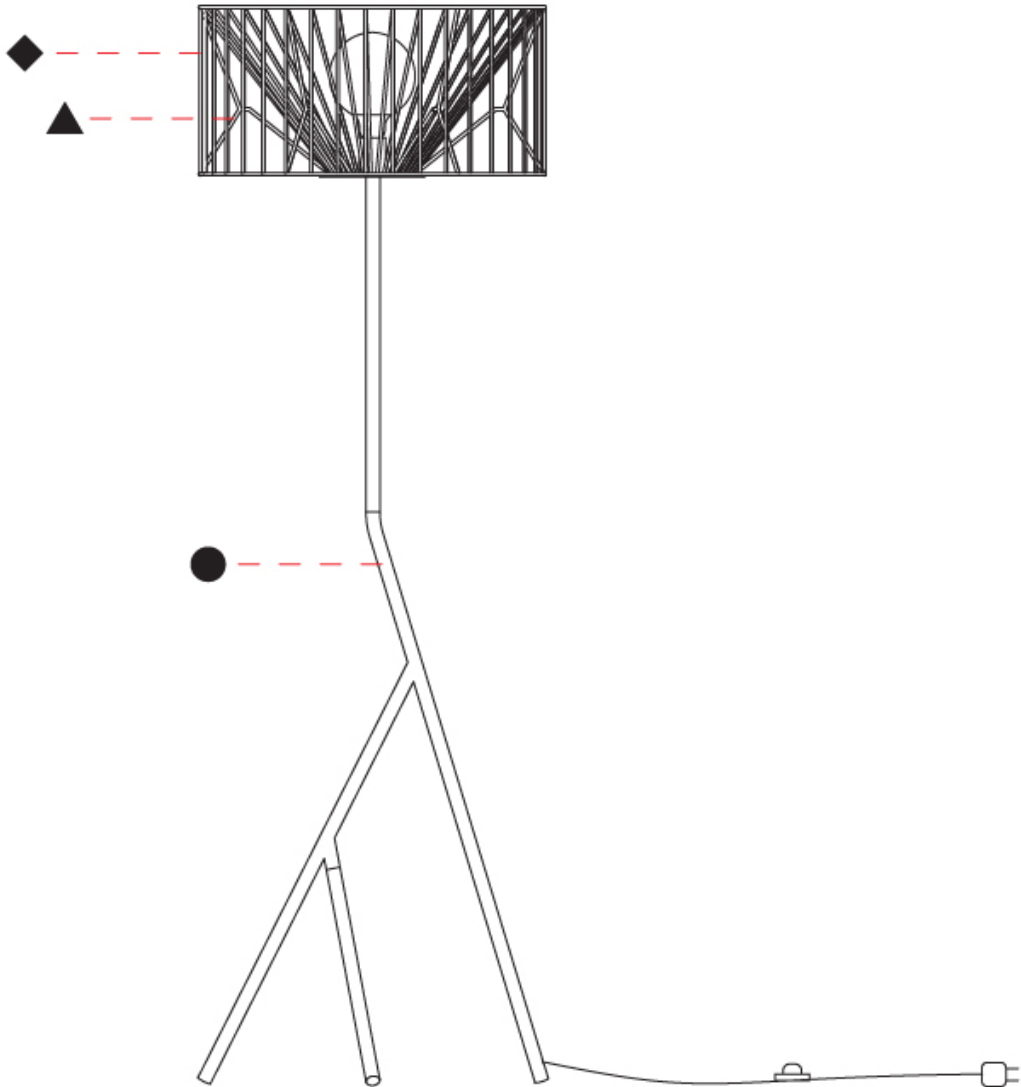

PROJECT	_____
TYPE	_____
SPECIFIER	_____
QUANTITY	_____
DATE	_____

D