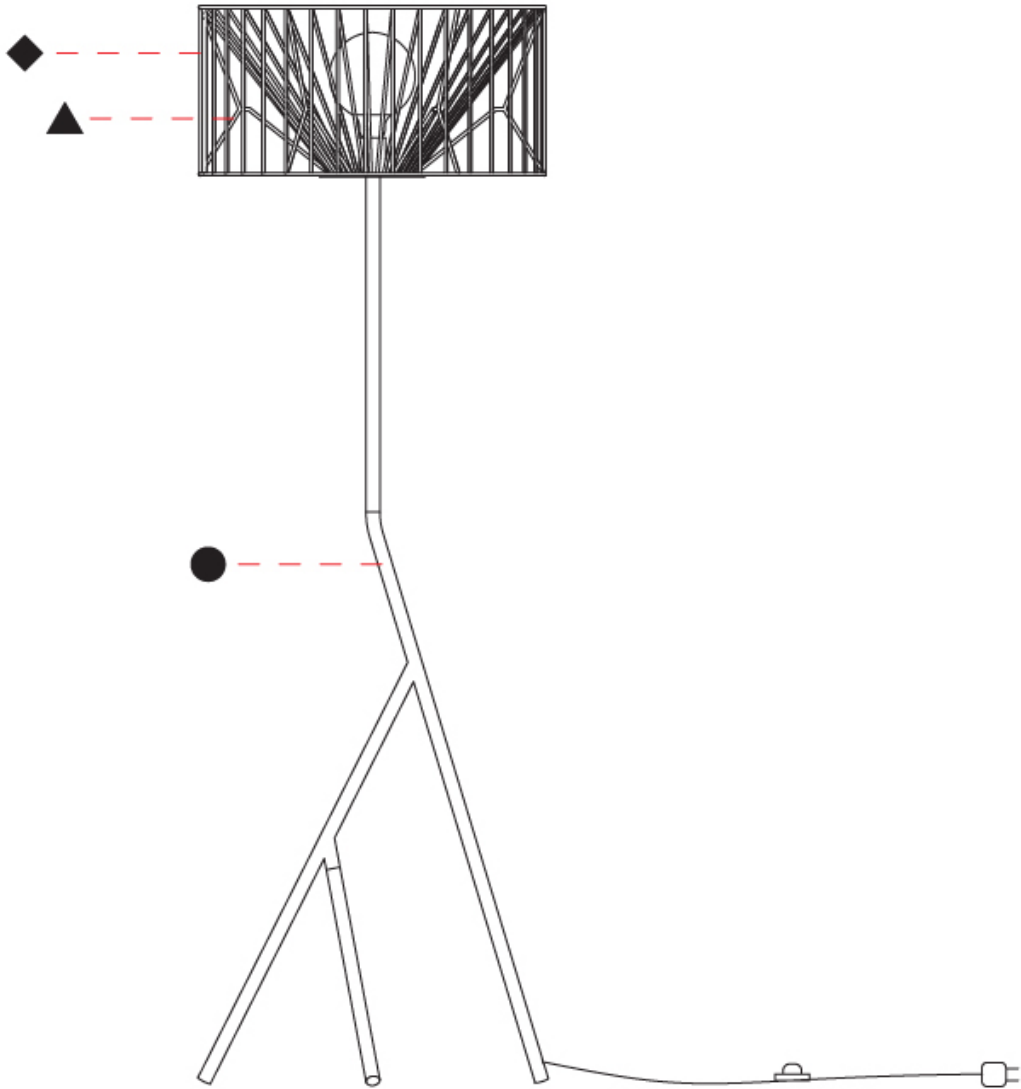

MARIOLA PORTABLE

D114030-

PROJECT	_____
TYPE	_____
SPECIFIER	_____
QUANTITY	_____
DATE	_____

D