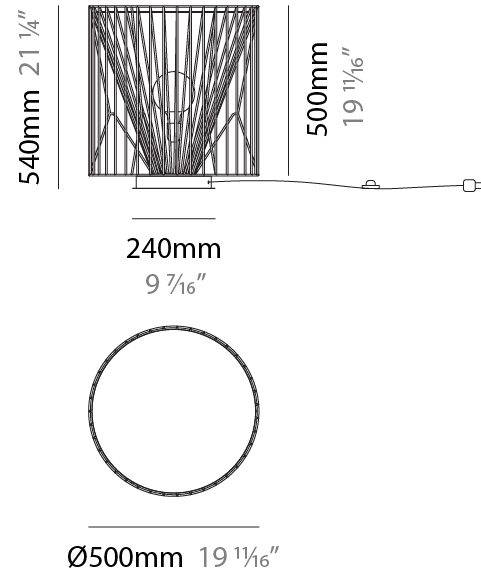

MARIOLA PORTABLE

D114031-

base number   Finish Options   Finish Options

1. To build a product code in our configurator select the specify button on the base model # product page
2. To build a manual product code on this datasheet choose from the options listed below in blue font and add the suffix to the base model #

GENERAL

Series: Mariola
Brand: Ole
Division: Design
Mounting Type: Portable
Mounting Location: Floor
Subcategory: Ambient

PHYSICAL

Shape: Abstract
Diameter (mm): 500
Diameter (in): 19 11/16
Height (mm): 540
Height (in): 21 1/4
Light Distribution: Omnidirectional
Diffuser: PMMA - Opal
Fixture Finish: BEI / BLK / BLU / COG / DGN / GRY / MRN / MOC / MUS / OLV / SIL / STN / TER / WHI
Holder Finish: WHI / GSD
Accent Finish: WHI
Fixture Material: Fabric Cord / Metal
Cable Details: 220/100 Cord

ELECTRICAL

Number of Lamps: 1
Lamp Type: LED Retrofit
Lamp Shape: A19
Bulb Included: Bulb Not Included
Max. Wattage Per Lamp (W): 15
Lamp Base: E26
Input Voltage (V): 120
Upon Request: 277Vac / GU24

LED

OPTICAL

RATINGS AND CERTIFICATIONS

Certified By: Certified for North American Standards
IP rating: IP20

PROJECT
TYPE
SPECIFIER
QUANTITY
DATE