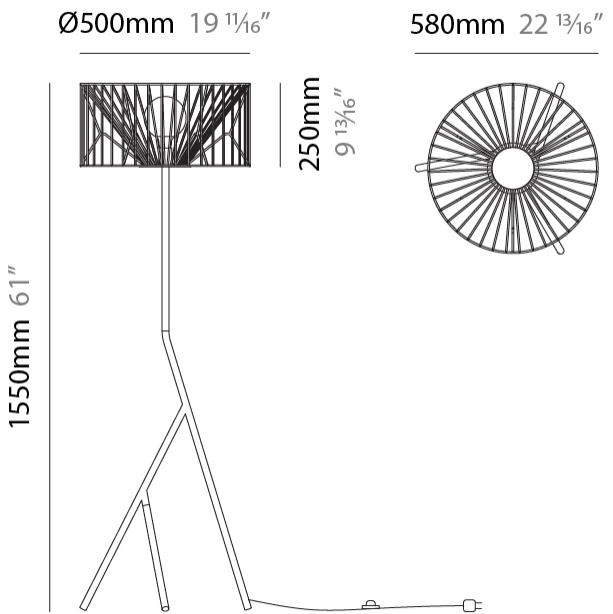

MARIOLA PORTABLE

D114030-

base number   Finish   Finish   Finish
Options   Options   Options

1. To build a product code in our configurator select the specify button on the base model # product page
2. To build a manual product code on this datasheet choose from the options listed below in blue font and add the suffix to the base model #

GENERAL

Series: Mariola
Brand: Ole
Division: Design
Mounting Type: Portable
Mounting Location: Floor
Subcategory: Ambient

PHYSICAL

Shape: Abstract
Diameter (mm): 500
Diameter (in): 19 11/16
Height (mm): 1550
Height (in): 61
Light Distribution: Omnidirectional
Fixture Finish: BEI / BLK / BLU / COG / DGN / GRY / MRN / MOC / MUS / OLV / SIL / STN / TER / WHI
Holder Finish: WHI / GSD
Accent Finish: WHI
Fixture Material: Fabric Cord / Metal
Cable Details: 100/100 Cord

ELECTRICAL

Number of Lamps: 1
Lamp Type: LED Retrofit
Lamp Shape: A19
Bulb Included: Bulb Not Included
Max. Wattage Per Lamp (W): 15
Lamp Base: E26
Input Voltage (V): 120
Upon Request: 277Vac / GU24

LED

OPTICAL

RATINGS AND CERTIFICATIONS

Certified By: Certified for North American Standards
IP rating: IP20