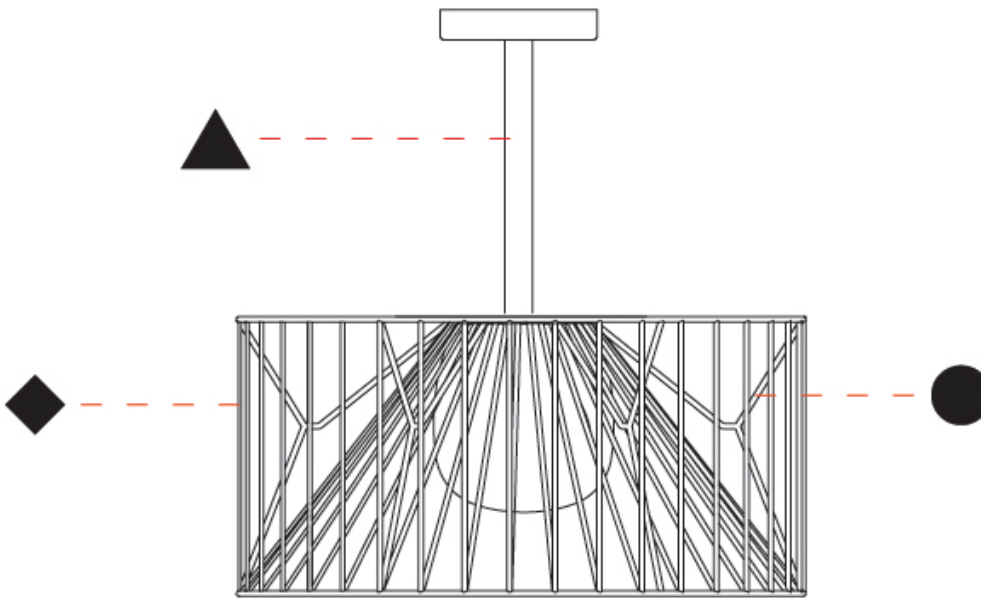

E112052-

PROJECT _____

TYPE _____

SPECIFIER _____

QUANTITY _____

DATE _____

E