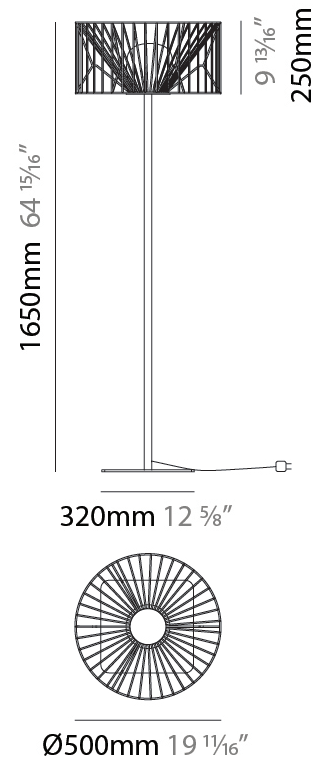

MARIOLA PORTABLE

E114033-

base number   Finish Options   Finish Options   Finish Options

1. To build a product code in our configurator select the specify button on the base model # product page
2. To build a manual product code on this datasheet choose from the options listed below in blue font and add the suffix to the base model #

GENERAL

Series: Mariola
Brand: Ole
Division: Exterior
Mounting Type: Portable
Mounting Location: Floor
Subcategory: Ambient

PHYSICAL

Shape: Drum
Diameter (mm): 500
Diameter (in): 19 11/16
Height (mm): 1650
Height (in): 64 15/16
Light Distribution: Omnidirectional
Fixture Finish: BEI / BLK / BLU / COG / DGN / GRY / MRN / MOC / MUS / OLV / SIL / STN / TER / WHI
Holder Finish: WHI / GSD
Accent Finish: WHI
Fixture Material: Fabric Cord / Metal
Cable Details: 100/100 Cord

ELECTRICAL

Number of Lamps: 1
Lamp Type: LED Retrofit
Lamp Shape: A19
Bulb Included: Bulb Not Included
Max. Wattage Per Lamp (W): 15
Lamp Base: E26
Input Voltage (V): 120
Upon Request: 277Vac / GU24

LED

OPTICAL

RATINGS AND CERTIFICATIONS

Certified By: Certified for North American Standards
IP rating: IP66

PROJECT _____
TYPE _____
SPECIFIER _____
QUANTITY _____
DATE _____