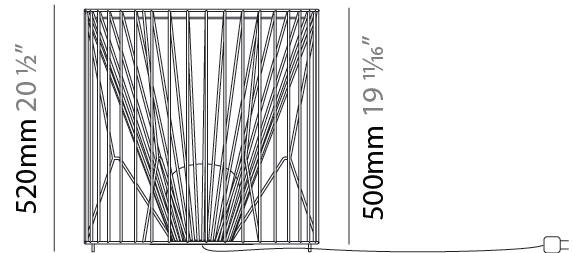

MARIOLA PORTABLE

E114034- - -

base number   Finish Options   Finish Options

1. To build a product code in our configurator select the specify button on the base model # product page
2. To build a manual product code on this datasheet choose from the options listed below in blue font and add the suffix to the base model #

GENERAL

Series: Mariola
Brand: Ole
Division: Exterior
Mounting Type: Portable
Mounting Location: Floor
Subcategory: Ambient

PHYSICAL

Shape: Drum
Diameter (mm): 500
Diameter (in): 19 11/16
Height (mm): 520
Height (in): 20 1/2
Light Distribution: Omnidirectional
Diffuser: PMMA - Opal
Fixture Finish: BEI / BLK / BLU / COG / DGN / GRY / MRN / MOC / MUS / OLV / SIL / STN / TER / WHI
Holder Finish: WHI / GSD
Accent Finish: WHI
Fixture Material: Fabric Cord / Metal
Cable Details: 220/100 Cord

ELECTRICAL

Number of Lamps: 1
Lamp Type: LED Retrofit
Lamp Shape: A19
Bulb Included: Bulb Not Included
Max. Wattage Per Lamp (W): 15
Lamp Base: E26
Input Voltage (V): 120

LED

OPTICAL

RATINGS AND CERTIFICATIONS

Certified By: Certified for North American Standards
IP rating: IP66

PROJECT
TYPE
SPECIFIER
QUANTITY
DATE

Ø500mm 19 11/16"