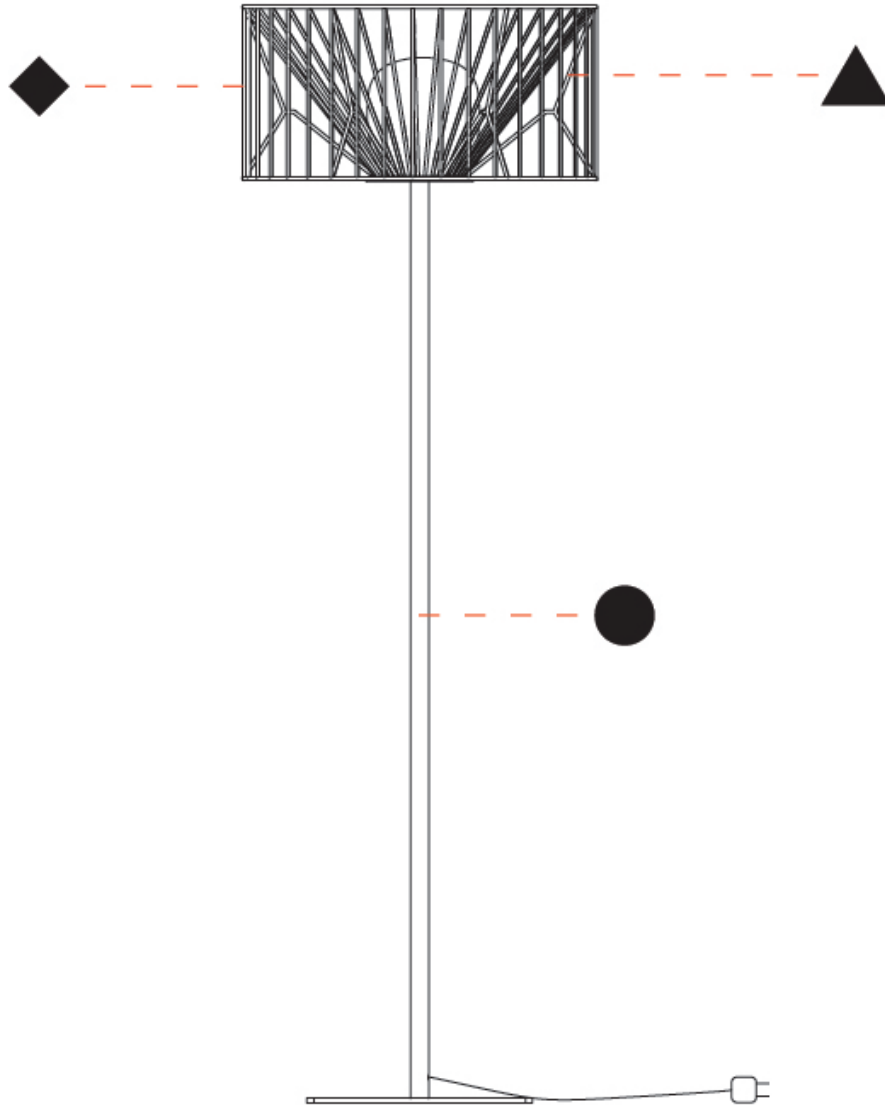

MARIOLA PORTABLE

E114033-

PROJECT _____

TYPE _____

SPECIFIER _____

QUANTITY _____

DATE _____

E