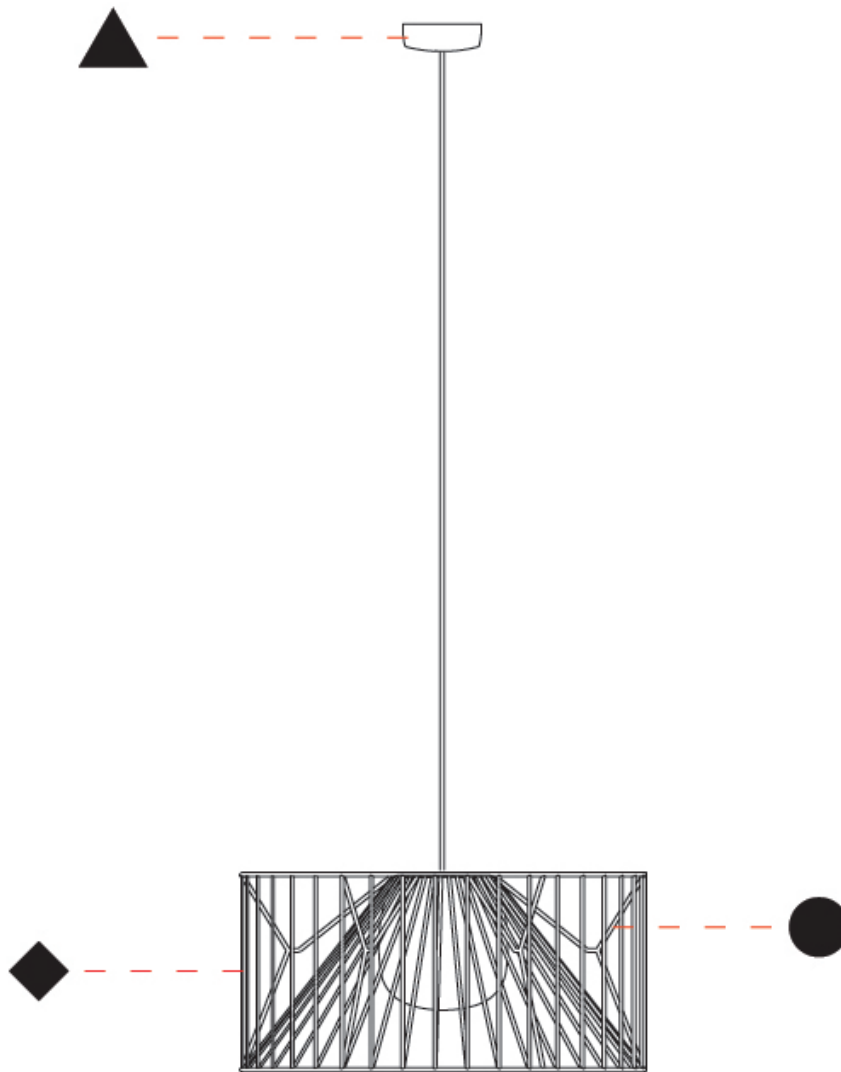

MARIOLA SUSPENSION

E111198-

PROJECT

TYPE

SPECIFIER

QUANTITY

DATE

E