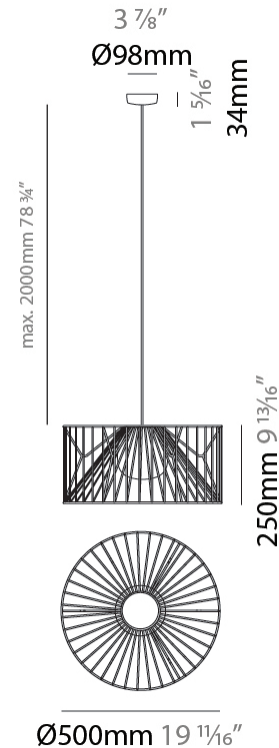

MARIOLA SUSPENSION

E111198-

base number   Finish Options   Finish Options   Finish Options

1. To build a product code in our configurator select the specify button on the base model # product page
2. To build a manual product code on this datasheet choose from the options listed below in blue font and add the suffix to the base model #

GENERAL

Series: Mariola
Brand: Ole
Division: Exterior
Mounting Type: Suspension
Mounting Location: Ceiling
Subcategory: Ambient

PHYSICAL

Shape: Drum
Diameter (mm): 500
Diameter (in): 19 11/16
Height (mm): 250
Height (in): 9 13/16
Max. Overall Height (mm): 2250
Max. Overall Height (in): 89 9/16
Light Distribution: Omnidirectional
Fixture Finish: BEI / BLK / BLU / COG / DGN / GRY / MRN / MOC / MUS / OLV / SIL / STN / TER / WHI
Holder Finish: MWH / MBK
Accent Finish: WHI / GSD
Fixture Material: Fabric Cord / Metal
Cable Details: 2,000mm/78 3/4" Transparent Cable

ELECTRICAL

Number of Lamps: 1
Lamp Type: LED Retrofit
Bulb Included: Bulb Not Included
Max. Wattage Per Lamp (W): 15
Lamp Base: E26
Input Voltage (V): 120

LED

OPTICAL

RATINGS AND CERTIFICATIONS

Certified By: Certified for North American Standards
IP rating: IP66

PROJECT
TYPE
SPECIFIER
QUANTITY
DATE