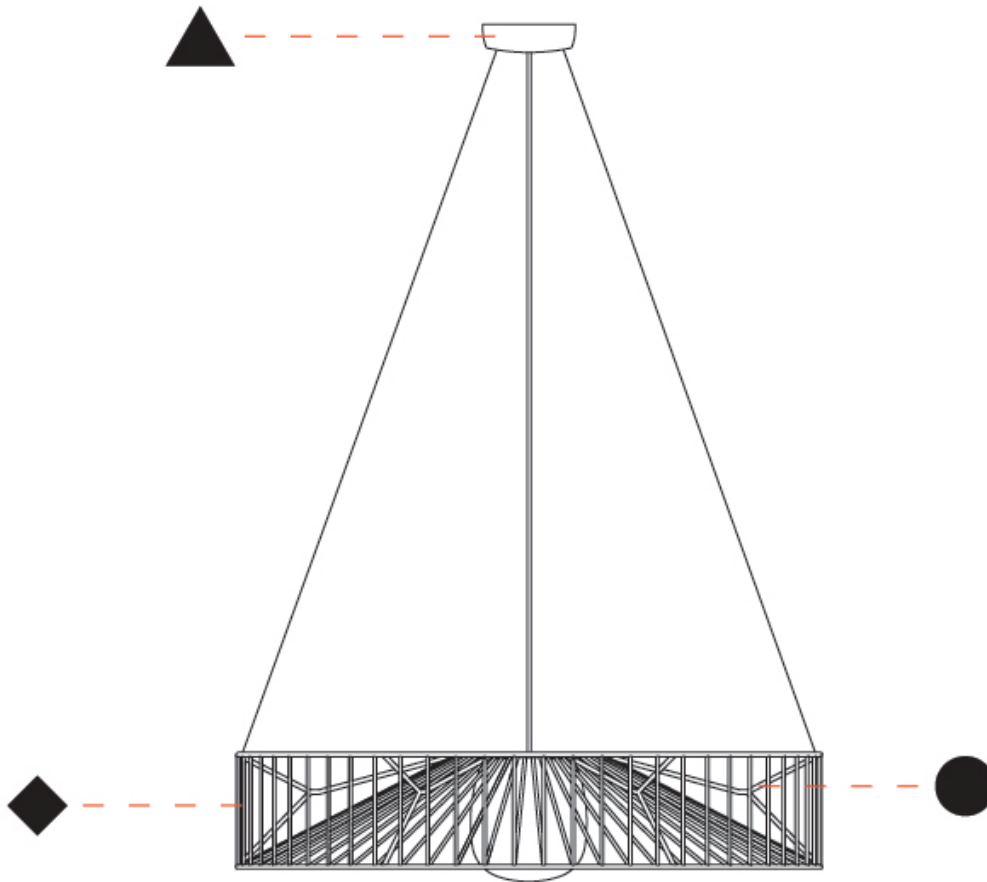

MARIOLA SUSPENSION

E111199-

PROJECT

TYPE

SPECIFIER

QUANTITY

DATE

E