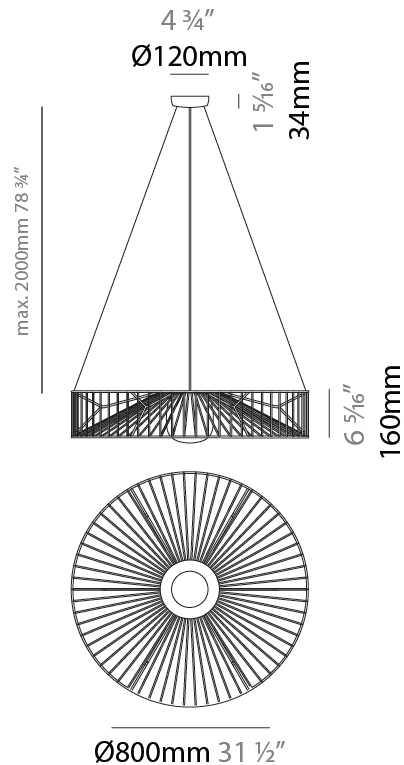

MARIOLA SUSPENSION

E111199- - -

base number   Finish Options   Finish Options   Finish Options

1. To build a product code in our configurator select the specify button on the base model # product page
2. To build a manual product code on this datasheet choose from the options listed below in blue font and add the suffix to the base model #

GENERAL

Series: Mariola
Brand: Ole
Division: Exterior
Mounting Type: Suspension
Mounting Location: Ceiling
Subcategory: Ambient

PHYSICAL

Shape: Drum
Diameter (mm): 800
Diameter (in): 31 1/2
Height (mm): 160
Height (in): 6 5/16
Max. Overall Height (mm): 2160
Max. Overall Height (in): 85 1/16
Light Distribution: Omnidirectional
Fixture Finish: BEI / BLK / BLU / COG / DGN / GRY / MRN / MOC / MUS / OLV / SIL / STN / TER / WHI
Holder Finish: MWH / MBK
Accent Finish: WHI / GSD
Fixture Material: Fabric Cord / Metal
Cable Details: 2,000mm/78 3/4" Transparent Cable

ELECTRICAL

Number of Lamps: 1
Lamp Type: LED Retrofit
Bulb Included: Bulb Not Included
Max. Wattage Per Lamp (W): 15
Lamp Base: E26
Input Voltage (V): 120

LED

OPTICAL

RATINGS AND CERTIFICATIONS

Certified By: Certified for North American Standards
IP rating: IP66

PROJECT
TYPE
SPECIFIER
QUANTITY
DATE