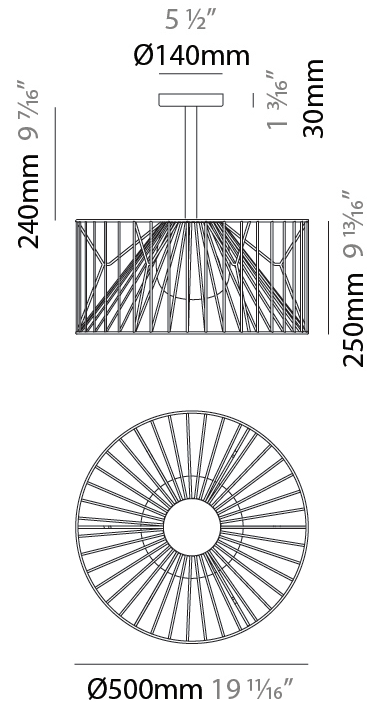

MARIOLA SURFACE

E112052-

base number   Finish Options   -   Finish Options

1. To build a product code in our configurator select the specify button on the base model # product page
2. To build a manual product code on this datasheet choose from the options listed below in blue font and add the suffix to the base model #

GENERAL

Series: Mariola
Brand: Ole
Division: Exterior
Mounting Type: Surface
Mounting Location: Ceiling
Subcategory: Ambient

PHYSICAL

Shape: Drum
Diameter (mm): 500
Diameter (in): 19 11/16
Height (mm): 490
Height (in): 19 5/16
Light Distribution: Omnidirectional
Fixture Finish: BEI / BLK / BLU / COG / DGN / GRY / MRN / MOC / MUS / OLV / SIL / STN / TER / WHI
Holder Finish: WHI / GSD
Accent Finish: WHI
Fixture Material: Fabric Cord / Metal

ELECTRICAL

Number of Lamps: 1
Lamp Type: LED Retrofit
Bulb Included: Bulb Included
Max. Wattage Per Lamp (W): 15
Lamp Base: E26
Input Voltage (V): 120

LED

OPTICAL

RATINGS AND CERTIFICATIONS

Certified By: Certified for North American Standards
IP rating: IP66

PROJECT
TYPE
SPECIFIER
QUANTITY
DATE