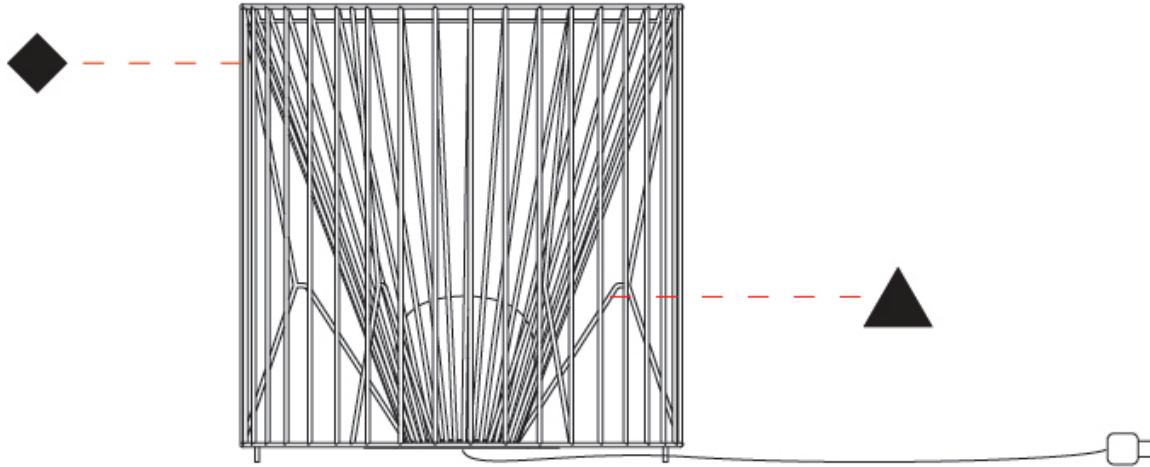

MARIOLA PORTABLE

E114034-

PROJECT

TYPE

SPECIFIER

QUANTITY

DATE

E