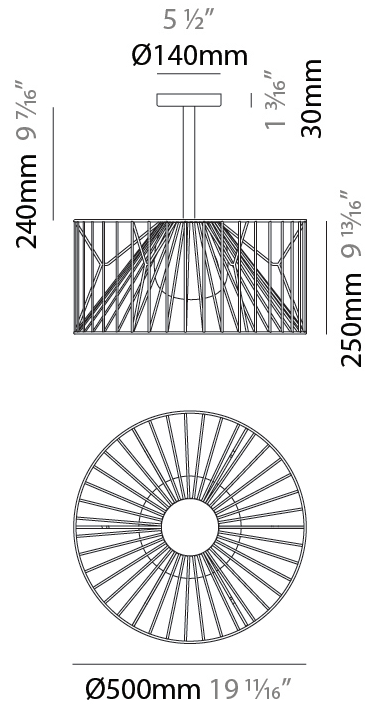

MARIOLA SURFACE

E112052-

base number   Finish Options   -   Finish Options

1. To build a product code in our configurator select the specify button on the base model # product page
2. To build a manual product code on this datasheet choose from the options listed below in blue font and add the suffix to the base model #

GENERAL

Series: Mariola
Brand: Ole
Division: Exterior
Mounting Type: Surface
Mounting Location: Ceiling
Subcategory: Ambient

PHYSICAL

Shape: Drum
Diameter (mm): 500
Diameter (in): 19 ¹¹/₁₆"
Height (mm): 490
Height (in): 19 ⁵/₁₆"
Light Distribution: Omnidirectional
Fixture Finish: BEI / BLK / BLU / COG / DGN / GRY / MRN / MOC / MUS / OLV / SIL / STN / TER / WHI
Holder Finish: WHI / GSD
Accent Finish: WHI
Fixture Material: Fabric Cord / Metal

ELECTRICAL

Number of Lamps: 1
Lamp Type: LED Retrofit
Bulb Included: Bulb Included
Max. Wattage Per Lamp (W): 15
Lamp Base: E26
Input Voltage (V): 120

LED

OPTICAL

RATINGS AND CERTIFICATIONS

Certified By: Certified for North American Standards
IP rating: IP66

PROJECT
TYPE
SPECIFIER
QUANTITY
DATE