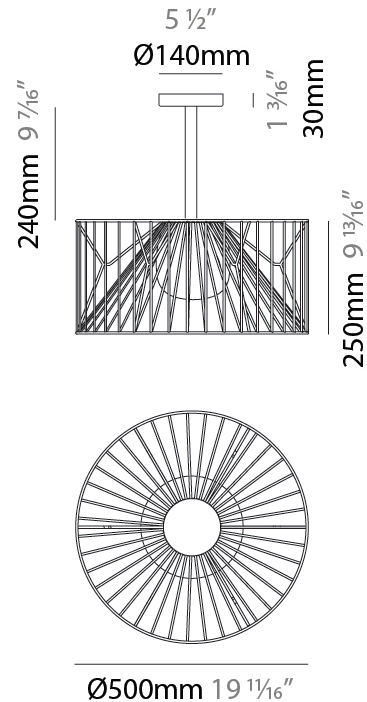

MARIOLA SURFACE

E112052-

base number   Finish Options   -   Finish Options

1. To build a product code in our configurator select the specify button on the base model # product page
2. To build a manual product code on this datasheet choose from the options listed below in blue font and add the suffix to the base model #

GENERAL

Series: Mariola
Brand: Ole
Division: Exterior
Mounting Type: Surface
Mounting Location: Ceiling
Subcategory: Ambient

PHYSICAL

Shape: Drum
Diameter (mm): 500
Diameter (in): 19 11/16
Height (mm): 490
Height (in): 19 5/16
Light Distribution: Omnidirectional
Fixture Finish: BEI / BLK / BLU / COG / DGN / GRY / MRN / MOC / MUS / OLV / SIL / STN / TER / WHI
Holder Finish: WHI / GSD
Accent Finish: WHI
Fixture Material: Fabric Cord / Metal

ELECTRICAL

Number of Lamps: 1
Lamp Type: LED Retrofit
Bulb Included: Bulb Included
Max. Wattage Per Lamp (W): 15
Lamp Base: E26
Input Voltage (V): 120

LED

OPTICAL

RATINGS AND CERTIFICATIONS

Certified By: Certified for North American Standards
IP rating: IP66

PROJECT	
TYPE	
SPECIFIER	
QUANTITY	
DATE