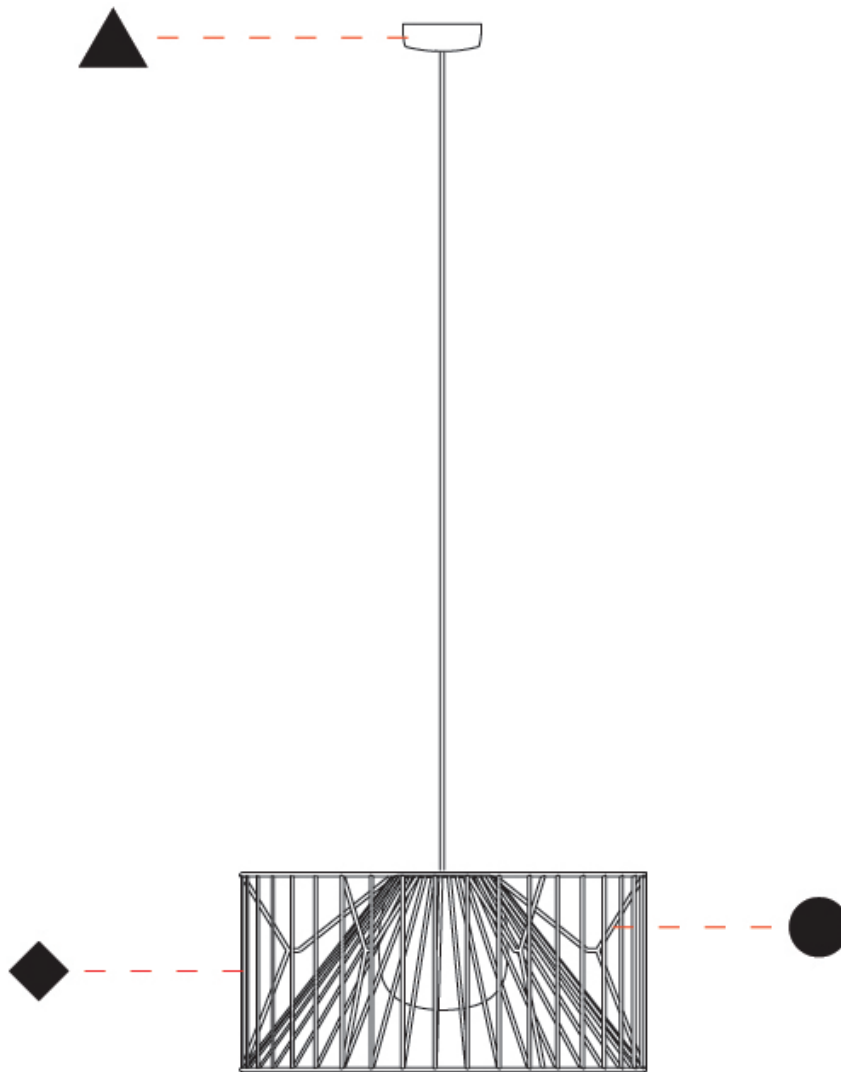

E111198-

PROJECT

TYPE

SPECIFIER

QUANTITY

DATE