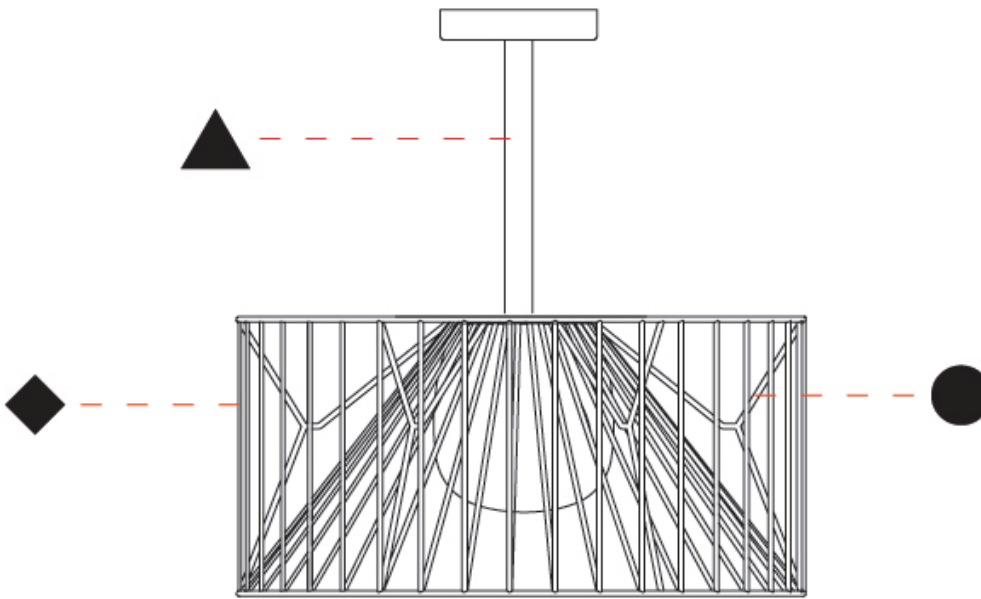

MARIOLA SURFACE

E112052-

PROJECT

TYPE

SPECIFIER

QUANTITY

DATE

E