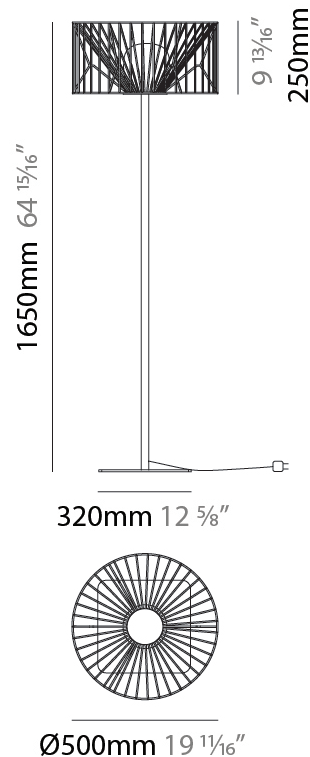

MARIOLA PORTABLE

E114033- - -
base number   Finish   Finish   Finish
                         Options   Options   Options

1. To build a product code in our configurator select the specify button on the base model # product page
2. To build a manual product code on this datasheet choose from the options listed below in blue font and add the suffix to the base model #

GENERAL

Series: Mariola _____
Brand: Ole _____
Division: Exterior _____
Mounting Type: Portable _____
Mounting Location: Floor _____
Subcategory: Ambient _____

PHYSICAL

Shape: Drum _____
Diameter (mm): 500 _____
Diameter (in): 19 ¹¹/₁₆ _____
Height (mm): 1650 _____
Height (in): 64 ¹⁵/₁₆ _____
Light Distribution: Omnidirectional _____
Fixture Finish: BEI / BLK / BLU / COG / DGN / GRY / MRN / MOC / MUS / OLV / SIL / STN / TER / WHI _____
Holder Finish: WHI / GSD _____
Accent Finish: WHI _____
Fixture Material: Fabric Cord / Metal _____
Cable Details: 100/100 Cord _____

ELECTRICAL

Number of Lamps: 1 _____
Lamp Type: LED Retrofit _____
Lamp Shape: A19 _____
Bulb Included: Bulb Not Included _____
Max. Wattage Per Lamp (W): 15 _____
Lamp Base: E26 _____
Input Voltage (V): 120 _____
Upon Request: 277Vac / GU24 _____

LED

OPTICAL

RATINGS AND CERTIFICATIONS

Certified By: Certified for North American Standards _____
IP rating: IP66 _____