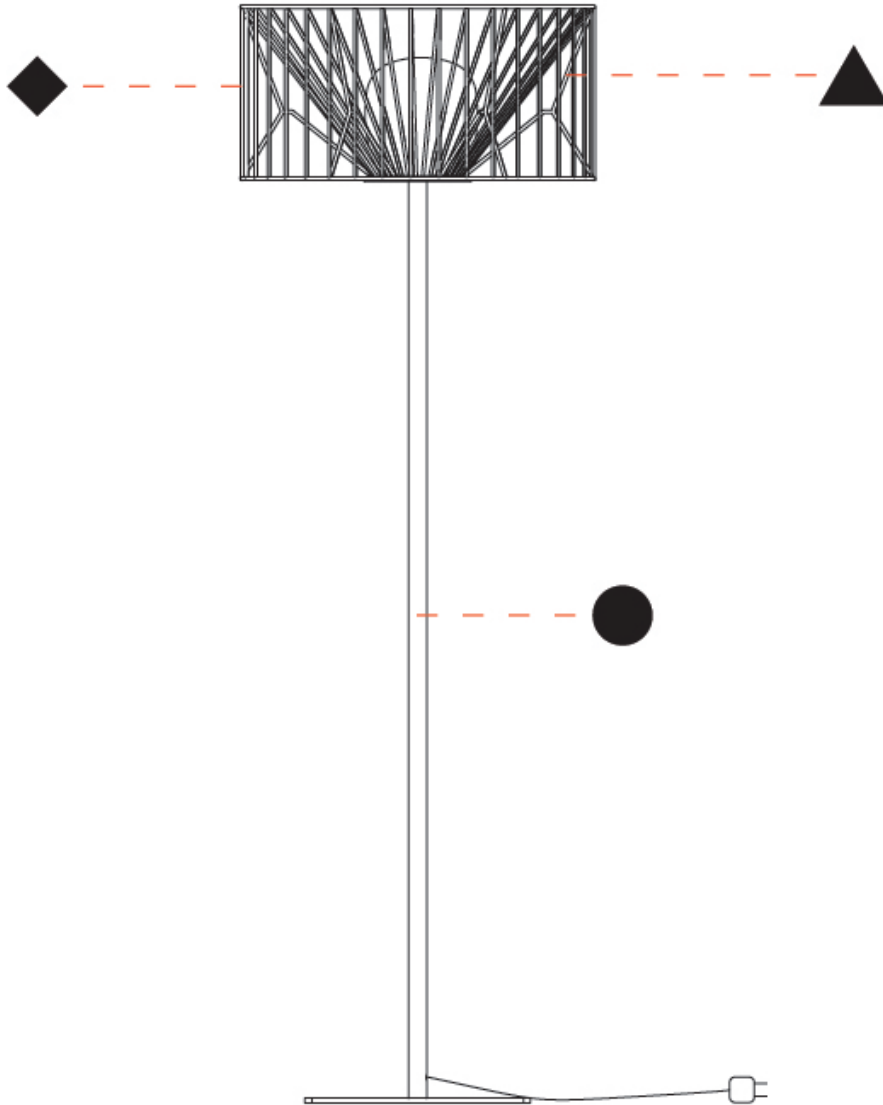

MARIOLA PORTABLE

E114033-

PROJECT

TYPE

SPECIFIER

QUANTITY

DATE

E