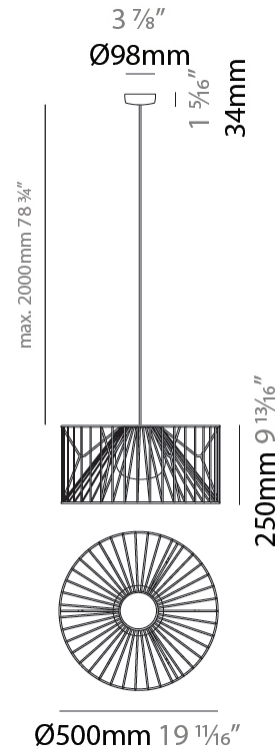

MARIOLA SUSPENSION

E111198-

base number   Finish Options   Finish Options   Finish Options

1. To build a product code in our configurator select the specify button on the base model # product page
2. To build a manual product code on this datasheet choose from the options listed below in blue font and add the suffix to the base model #

GENERAL

Series: Mariola
Brand: Ole
Division: Exterior
Mounting Type: Suspension
Mounting Location: Ceiling
Subcategory: Ambient

PHYSICAL

Shape: Drum
Diameter (mm): 500
Diameter (in): 19 11/16
Height (mm): 250
Height (in): 9 13/16
Max. Overall Height (mm): 2250
Max. Overall Height (in): 89 9/16
Light Distribution: Omnidirectional
Fixture Finish: BEI / BLK / BLU / COG / DGN / GRY / MRN / MOC / MUS / OLV / SIL / STN / TER / WHI
Holder Finish: MWH / MBK
Accent Finish: WHI / GSD
Fixture Material: Fabric Cord / Metal
Cable Details: 2,000mm/78 3/4" Transparent Cable

ELECTRICAL

Number of Lamps: 1
Lamp Type: LED Retrofit
Bulb Included: Bulb Not Included
Max. Wattage Per Lamp (W): 15
Lamp Base: E26
Input Voltage (V): 120

LED

OPTICAL

RATINGS AND CERTIFICATIONS

Certified By: Certified for North American Standards
IP rating: IP66

PROJECT
TYPE
SPECIFIER
QUANTITY
DATE