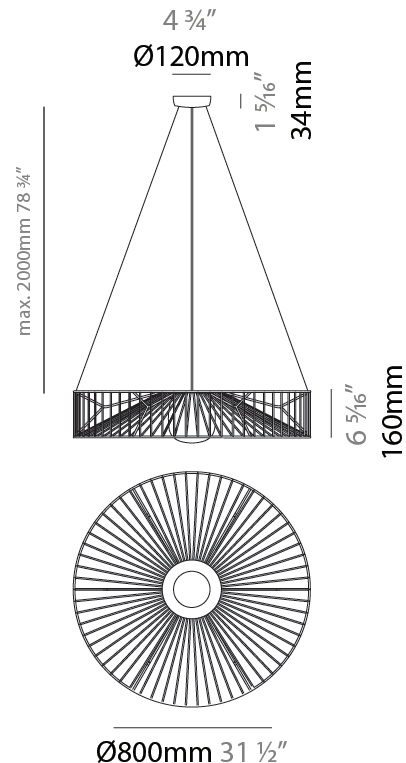

MARIOLA SUSPENSION

E111199- - -

base number   Finish Options   Finish Options   Finish Options

1. To build a product code in our configurator select the specify button on the base model # product page
2. To build a manual product code on this datasheet choose from the options listed below in blue font and add the suffix to the base model #

GENERAL

Series: Mariola
Brand: Ole
Division: Exterior
Mounting Type: Suspension
Mounting Location: Ceiling
Subcategory: Ambient

PHYSICAL

Shape: Drum
Diameter (mm): 800
Diameter (in): 31 1/2
Height (mm): 160
Height (in): 6 5/16
Max. Overall Height (mm): 2160
Max. Overall Height (in): 85 1/16
Light Distribution: Omnidirectional
Fixture Finish: BEI / BLK / BLU / COG / DGN / GRY / MRN / MOC / MUS / OLV / SIL / STN / TER / WHI
Holder Finish: MWH / MBK
Accent Finish: WHI / GSD
Fixture Material: Fabric Cord / Metal
Cable Details: 2,000mm/78 3/4" Transparent Cable

ELECTRICAL

Number of Lamps: 1
Lamp Type: LED Retrofit
Bulb Included: Bulb Not Included
Max. Wattage Per Lamp (W): 15
Lamp Base: E26
Input Voltage (V): 120

LED

OPTICAL

RATINGS AND CERTIFICATIONS

Certified By: Certified for North American Standards
IP rating: IP66

PROJECT	_____
TYPE	_____
SPECIFIER	_____
QUANTITY	_____
DATE	_____