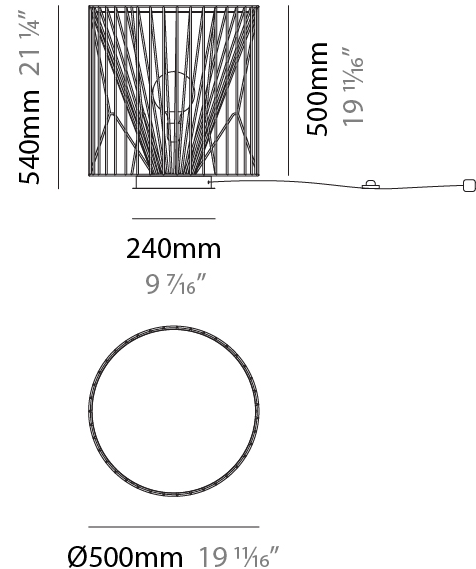

MARIOLA PORTABLE

D114031-

base number   Finish Options   Finish Options

1. To build a product code in our configurator select the specify button on the base model # product page
2. To build a manual product code on this datasheet choose from the options listed below in blue font and add the suffix to the base model #

GENERAL

Series: Mariola
Brand: Ole
Division: Design
Mounting Type: Portable
Mounting Location: Floor
Subcategory: Ambient

PHYSICAL

Shape: Abstract
Diameter (mm): 500
Diameter (in): 19 11/16
Height (mm): 540
Height (in): 21 1/4
Light Distribution: Omnidirectional
Diffuser: PMMA - Opal
Fixture Finish: BEI / BLK / BLU / COG / DGN / GRY / MRN / MOC / MUS / OLV / SIL / STN / TER / WHI
Holder Finish: WHI / GSD
Accent Finish: WHI
Fixture Material: Fabric Cord / Metal
Cable Details: 220/100 Cord

ELECTRICAL

Number of Lamps: 1
Lamp Type: LED Retrofit
Lamp Shape: A19
Bulb Included: Bulb Not Included
Max. Wattage Per Lamp (W): 15
Lamp Base: E26
Input Voltage (V): 120
Upon Request: 277Vac / GU24

LED

OPTICAL

RATINGS AND CERTIFICATIONS

Certified By: Certified for North American Standards
IP rating: IP20

PROJECT
TYPE
SPECIFIER
QUANTITY
DATE