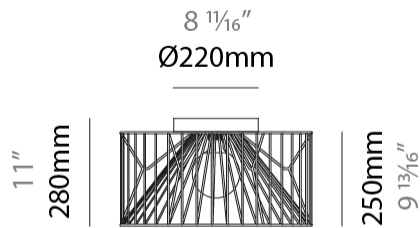

GENERAL

Series: Mariola
 Brand: Ole
 Division: Design
 Mounting Type: Surface
 Mounting Location: Ceiling
 Subcategory: Ambient

PHYSICAL

Shape: Abstract
 Diameter (mm): 500
 Diameter (in): 19 11/16
 Height (mm): 280
 Height (in): 11
 Light Distribution: Omnidirectional
 Fixture Finish: BEI / BLK / BLU / COG / DGN / GRY / MRN / MOC / MUS / OLV / SIL / STN / TER / WHI
 Holder Finish: WHI / GSD
 Accent Finish: WHI
 Fixture Material: Fabric Cord / Metal

Certified By: Certified for North American Standards
 IP rating: IP20

PROJECT _____
 TYPE _____
 SPECIFIER _____
 QUANTITY _____
 DATE _____

Ø500mm 19 11/16"

MARIOLA SURFACE

D112048-

PROJECT

TYPE

SPECIFIER

GENERAL

Series: Mariola
Brand: Ole
Division: Design
Mounting Type: Surface
Mounting Location: Ceiling
Subcategory: Ambient

PHYSICAL

Shape: Abstract
Diameter (mm): 800
Diameter (in): 31 1/2
Height (mm): 190
Height (in): 7 1/2
Light Distribution: Omnidirectional
Fixture Finish: BEI / BLK / BLU / COG / DGN / GRY / MRN / MOC / MUS / OLV / SIL / STN / TER / WHI
Holder Finish: WHI / GSD
Accent Finish: WHI
Fixture Material: Fabric Cord / Metal

GENERAL

Series: Mariola
Brand: Ole
Division: Design
Mounting Type: Portable
Mounting Location: Floor
Subcategory: Ambient

PHYSICAL

Shape: Abstract
Diameter (mm): 500
Diameter (in): 19 11/16
Height (mm): 1550
Height (in): 61
Light Distribution: Omnidirectional
Fixture Finish: BEI / BLK / BLU / COG / DGN / GRY / MRN / MOC / MUS / OLV / SIL / STN / TER / WHI
Holder Finish: WHI / GSD
Accent Finish: WHI
Fixture Material: Fabric Cord / Metal
Cable Details: 100/100 Cord