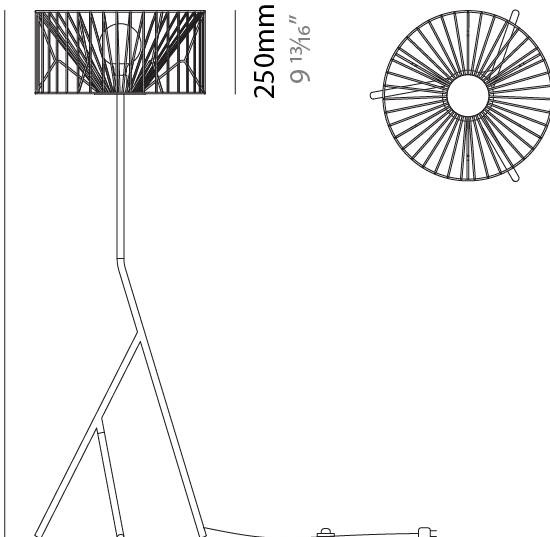

Ø500mm 19 11/16"

580mm 22 13/16"