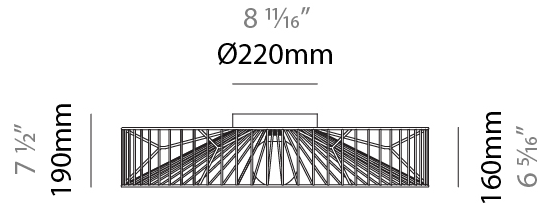

GENERAL

Series: Mariola
 Brand: Ole
 Division: Design
 Mounting Type: Surface
 Mounting Location: Ceiling
 Subcategory: Ambient

PHYSICAL

Shape: Abstract
 Diameter (mm): 500
 Diameter (in): 19 11/16
 Height (mm): 280
 Height (in): 11
 Light Distribution: Omnidirectional
 Fixture Finish: BEI / BLK / BLU / COG / DGN / GRY / MRN / MOC / MUS / OLV / SIL / STN / TER / WHI
 Holder Finish: WHI / GSD
 Accent Finish: WHI
 Fixture Material: Fabric Cord / Metal

GENERAL

Series: Mariola
Brand: Ole
Division: Design
Mounting Type: Surface
Mounting Location: Ceiling
Subcategory: Ambient

PHYSICAL

Shape: Abstract
Diameter (mm): 800
Diameter (in): 31 1/2
Height (mm): 190
Height (in): 7 1/2
Light Distribution: Omnidirectional
Fixture Finish: BEI / BLK / BLU / COG / DGN / GRY / MRN / MOC / MUS / OLV / SIL / STN / TER / WHI
Holder Finish: WHI / GSD
Accent Finish: WHI
Fixture Material: Fabric Cord / Metal

Certified By: Certified for North American Standards
IP rating: IP20

PROJECT
TYPE
SPECIFIER
QUANTITY
DATE

Ø800mm 31 1/2"

MARIOLA SURFACE

D112049-

PROJECT

TYPE

SPECIFIER

GENERAL

Series: Mariola
Brand: Ole
Division: Design
Mounting Type: Portable
Mounting Location: Floor
Subcategory: Ambient

PHYSICAL

Shape: Abstract
Diameter (mm): 500
Diameter (in): 19 11/16
Height (mm): 1550
Height (in): 61
Light Distribution: Omnidirectional
Fixture Finish: BEI / BLK / BLU / COG / DGN / GRY / MRN / MOC / MUS / OLV / SIL / STN / TER / WHI
Holder Finish: WHI / GSD
Accent Finish: WHI
Fixture Material: Fabric Cord / Metal
Cable Details: 100/100 Cord