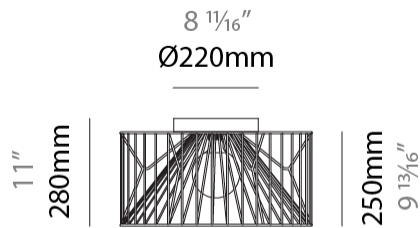

MARIOLA SURFACE

D112048- _____

base number   Finish Options   Finish Options

1. To build a product code in our configurator select the specify button on the base model # product page
2. To build a manual product code on this datasheet choose from the options listed below in blue font and add the suffix to the base model #

GENERAL

Series: Mariola
Brand: Ole
Division: Design
Mounting Type: Surface
Mounting Location: Ceiling
Subcategory: Ambient

PHYSICAL

Shape: Abstract
Diameter (mm): 500
Diameter (in): 19 11/16
Height (mm): 280
Height (in): 11
Light Distribution: Omnidirectional
Fixture Finish: BEI / BLK / BLU / COG / DGN / GRY / MRN / MOC / MUS / OLV / SIL / STN / TER / WHI
Holder Finish: WHI / GSD
Accent Finish: WHI
Fixture Material: Fabric Cord / Metal

ELECTRICAL

Number of Lamps: 1
Lamp Type: LED Retrofit
Bulb Included: Bulb Included
Max. Wattage Per Lamp (W): 20
Lamp Base: E26
Input Voltage (V): 120
Upon Request: 277Vac / GU24

LED

OPTICAL

RATINGS AND CERTIFICATIONS

Certified By: Certified for North American Standards
IP rating: IP20

PROJECT	_____
TYPE	_____
SPECIFIER	_____
QUANTITY	_____
DATE	_____

Ø500mm 19 1/16"