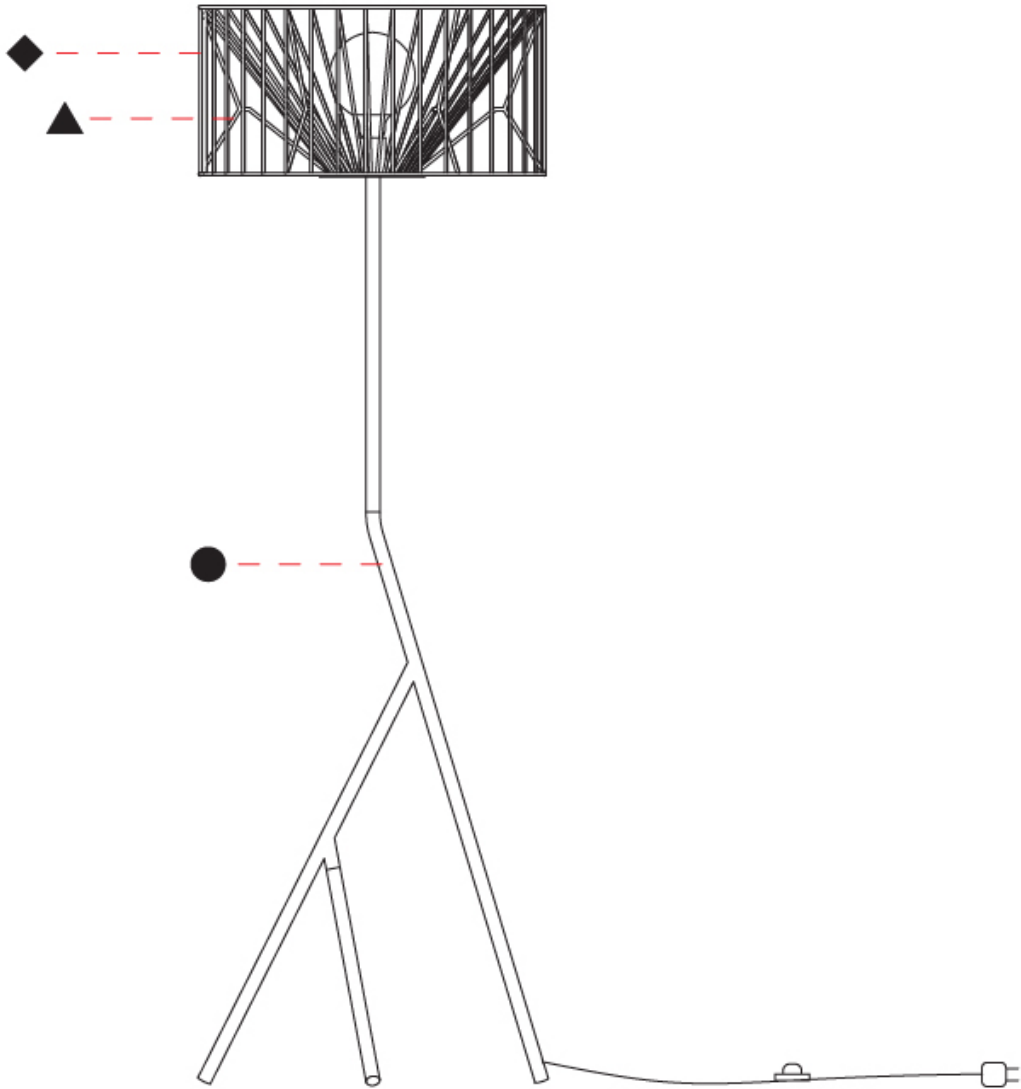

PROJECT
TYPE
SPECIFIER
QUANTITY
DATE

D