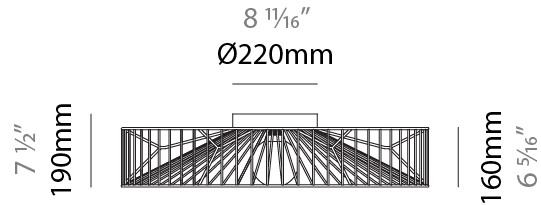

GENERAL

Series: Mariola
 Brand: Ole
 Division: Design
 Mounting Type: Surface
 Mounting Location: Ceiling
 Subcategory: Ambient

PHYSICAL

Shape: Abstract
 Diameter (mm): 500
 Diameter (in): 19 11/16
 Height (mm): 280
 Height (in): 11
 Light Distribution: Omnidirectional
 Fixture Finish: BEI / BLK / BLU / COG / DGN / GRY / MRN / MOC / MUS / OLV / SIL / STN / TER / WHI
 Holder Finish: WHI / GSD
 Accent Finish: WHI
 Fixture Material: Fabric Cord / Metal

GENERAL

Series: Mariola
 Brand: Ole
 Division: Design
 Mounting Type: Surface
 Mounting Location: Ceiling
 Subcategory: Ambient

PHYSICAL

Shape: Abstract
 Diameter (mm): 800
 Diameter (in): 31 1/2
 Height (mm): 190
 Height (in): 7 1/2
 Light Distribution: Omnidirectional
 Fixture Finish: BEI / BLK / BLU / COG / DGN / GRY / MRN / MOC / MUS / OLV / SIL / STN / TER / WHI
 Holder Finish: WHI / GSD
 Accent Finish: WHI
 Fixture Material: Fabric Cord / Metal

Certified By: Certified for North American Standards
 IP rating: IP20

| |
|-----------|
| PROJECT |
| TYPE |
| SPECIFIER |
| QUANTITY |
| DATE |

Ø800mm 31 1/2"

MARIOLA SURFACE

D112049-

PROJECT

TYPE

SPECIFIER