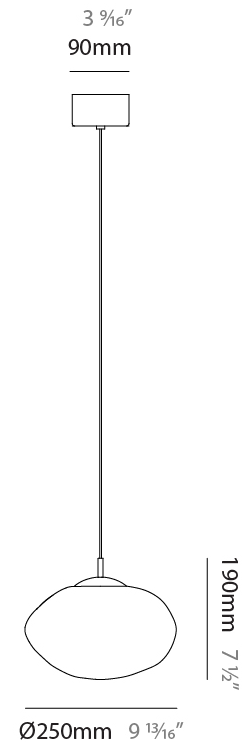

GENERAL

Series: Mark
Subseries: Mark - Monopoint
Partner: Cangini & Tucci
Division: Design
Installation: Suspension
Product Type: Pendant
Mounting Location: Ceiling

PHYSICAL

Shape: Oval
Diameter (mm): 250
Diameter (in): 9 ¹³/₁₆
Height (mm): 190
Height (in): 7 ¹/₂
Max. Overall Height (mm): 2190
Max. Overall Height (in): 8 ³/₄
Weight (kg): 1.20
Weight (lbs): 2.65
Diffuser: Glass
Fixture Finish: [AMB / BLK / BRZ / GLD / GRN / PNK / RGD / RUB / SKB / SMK / STE / TOB / TRA](#)
Holder Finish: CHR / BCR / MWH / MBK
Fixture Material: Glass / Metal
Primary Material: Glass - Borosilicate
Cable Details: 2000mm/78 3/4" Transparent Cable

ELECTRICAL

Lamp Type: LED
Input Wattage (W): 6
Dimming: Tri-Mode (Non-Dimming and Phase Dimming (120Vac only) and 0-10V Dimming)
Driver Included: Yes
Driver Location: Integrated
Driver Type: Constant Current - Universal
Driver Class: Class 2
Input Voltage (V): 120
Constant Current (MA): 500mA

LED

Number of LEDs: 1
Color Temperature (°K): [2700 / 3000](#)
Nominal Lumen (lm): 866
CRI: >95 CRI
Efficacy (lm/w): 144
Lamp Life (hrs): 50000

OPTICAL

RATINGS AND CERTIFICATIONS

Certified By: Certified for North American Standards
IP rating: IP20

PROJECT
TYPE
SPECIFIER
QUANTITY
DATE