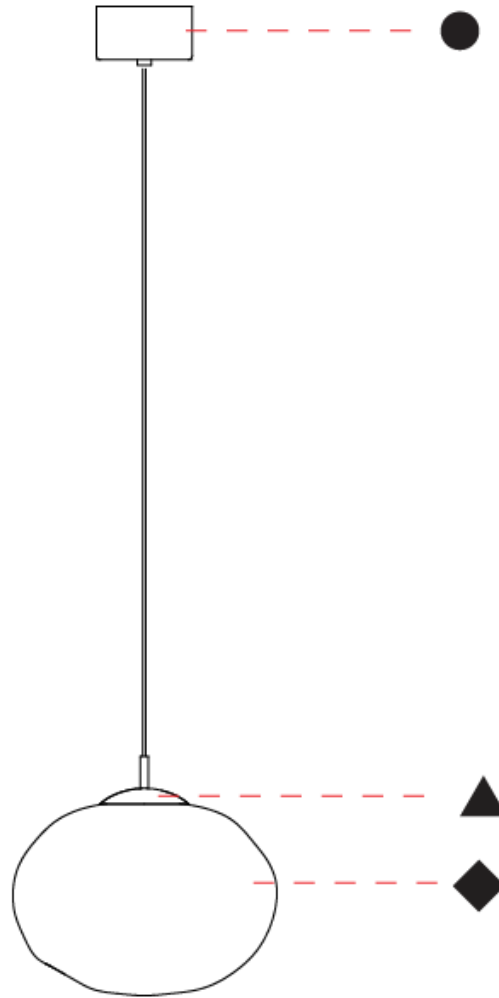

MARK - MONOPOINT SUSPENSION

D141312-

PROJECT	_____
TYPE	_____
SPECIFIER	_____
QUANTITY	_____
DATE	_____

D