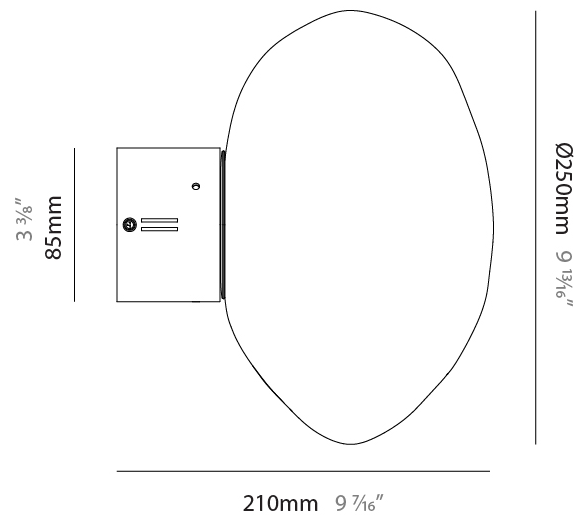

PROJECT
TYPE
SPECIFIER
QUANTITY
DATE

MARK SURFACE

D143042-

base number	Color Temperature	Finish Options	Finish Options

1. To build a product code in our configurator select the specify button on the base model # product page
2. To build a manual product code on this datasheet choose from the options listed below in blue font and add the suffix to the base model #

GENERAL

Series: Mark
Partner: Cangini & Tucci
Division: Design
Installation: Surface
Product Type: Wall Surface
Mounting Location: Wall

PHYSICAL

Shape: Oval
Diameter (mm): 250
Diameter (in): 9 ¹³/₁₆
Height (mm): 210
Height (in): 8 ¹/₄
Weight (kg): 1.20
Weight (lbs): 2.65
Diffuser: Glass
Fixture Finish: AMB / BLK / BRZ / GLD / GRN / PNK / RGD / RUB / SKB / SMK / STE / TOB / TRA
Holder Finish: CHR / BCR / MWH / MBK
Fixture Material: Glass / Metal
Primary Material: Glass - Borosilicate

ELECTRICAL

Lamp Type: LED
Input Wattage (W): 8.4
Dimming: Tri-Mode (Non-Dimming and Phase Dimming (120Vac only) and 0-10V Dimming)
Driver Included: Yes
Driver Location: Integrated
Driver Type: Constant Current - Universal
Driver Class: Class 2
Input Voltage (V): 120
Constant Current (MA): 350mA

LED

Number of LEDs: 1
Color Temperature (°K): 2700 / 3000
Nominal Lumen (lm): 1202
CRI: >95 CRI
Efficacy (lm/w): 144
Lamp Life (hrs): 50000

OPTICAL

RATINGS AND CERTIFICATIONS

Certified By: Certified for North American Standards
IP rating: IP20