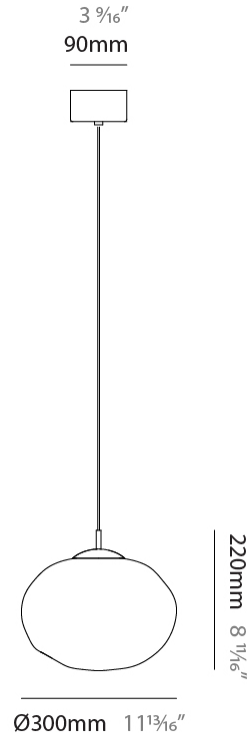

1. To build a product code in our configurator select the specify button on the base model # product page
2. To build a manual product code on this datasheet choose from the options listed below in blue font and add the suffix to the base model #

GENERAL

Series: Mark
Subseries: Mark - Monopoint
Partner: Cangini & Tucci
Division: Design
Installation: Suspension
Product Type: Pendant
Mounting Location: Ceiling

PHYSICAL

Shape: Oval
Diameter (mm): 250
Diameter (in): 9 ¹³/₁₆
Height (mm): 220
Height (in): 8 ¹¹/₁₆
Max. Overall Height (mm): 2220
Max. Overall Height (in): 86 ⁵/₈
Weight (kg): 1.20
Weight (lbs): 2.65
Fixture Finish: [AMB / BLK / BRZ / GLD / GRN / PNK / RGD / RUB / SKB / SMK / STE / TOB / TRA](#)
Holder Finish: CHR / BCR / MWH / MBK
Fixture Material: Glass / Metal
Primary Material: Glass - Borosilicate
Cable Details: 2000mm/78 3/4" Transparent Cable

ELECTRICAL

Lamp Type: LED
Input Wattage (W): 6
Dimming: Tri-Mode (Non-Dimming and Phase Dimming (120Vac only) and 0-10V Dimming)
Driver Included: Yes
Driver Location: Integrated
Driver Type: Constant Current - Universal
Driver Class: Class 2
Input Voltage (V): 120
Constant Current (MA): 500mA

LED

Number of LEDs: 1
Color Temperature (°K): [2700 / 3000](#)
Nominal Lumen (lm): 866
CRI: >95 CRI
Efficacy (lm/w): 144
Lamp Life (hrs): 50000

OPTICAL

RATINGS AND CERTIFICATIONS

Certified By: Certified for North American Standards
IP rating: IP20