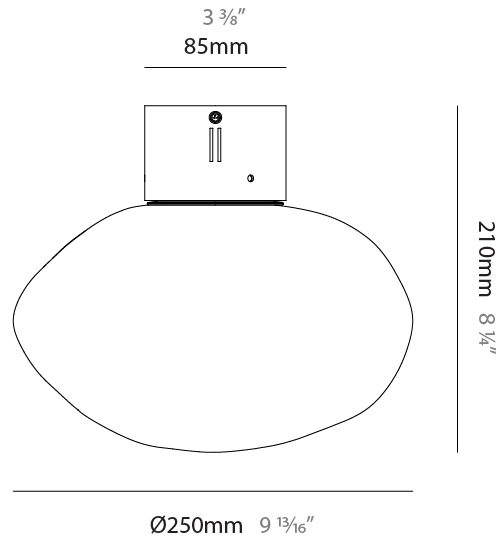

PROJECT
TYPE
SPECIFIER
QUANTITY
DATE

MARK SURFACE

D142025-

base number   Color   Finish   Finish
Temperature   Options   Options

1. To build a product code in our configurator select the specify button on the base model # product page
2. To build a manual product code on this datasheet choose from the options listed below in blue font and add the suffix to the base model #

GENERAL

Series: Mark
Partner: Cangini & Tucci
Division: Design
Installation: Surface
Product Type: Ceiling Surface
Mounting Location: Ceiling

PHYSICAL

Shape: Oval
Diameter (mm): 250
Diameter (in): 9 ¹³/₁₆
Height (mm): 210
Height (in): 8 ¹/₄
Weight (kg): 1.20
Weight (lbs): 2.65
Diffuser: Glass
Fixture Finish: [AMB](#) / [BLK](#) / [BRZ](#) / [GLD](#) / [GRN](#) / [PNK](#) / [RGD](#) / [RUB](#) / [SKB](#) / [SMK](#) / [STE](#) / [TOB](#) / [TRA](#)
Holder Finish: [CHR](#) / [BCR](#) / [MWH](#) / [MBK](#)
Fixture Material: Glass / Metal
Primary Material: Glass - Borosilicate

ELECTRICAL

Lamp Type: LED
Input Wattage (W): 8.4
Dimming: Tri-Mode (Non-Dimming and Phase Dimming (120Vac only) and 0-10V Dimming)
Driver Included: Yes
Driver Location: Integrated
Driver Type: Constant Current - Universal
Driver Class: Class 2
Input Voltage (V): 120
Constant Current (MA): 350mA

LED

Number of LEDs: 1
Color Temperature (°K): [2700](#) / [3000](#)
Nominal Lumen (lm): 1202
CRI: >95 CRI
Efficacy (lm/w): 144
Lamp Life (hrs): 50000

OPTICAL

RATINGS AND CERTIFICATIONS

Certified By: Certified for North American Standards
IP rating: IP20