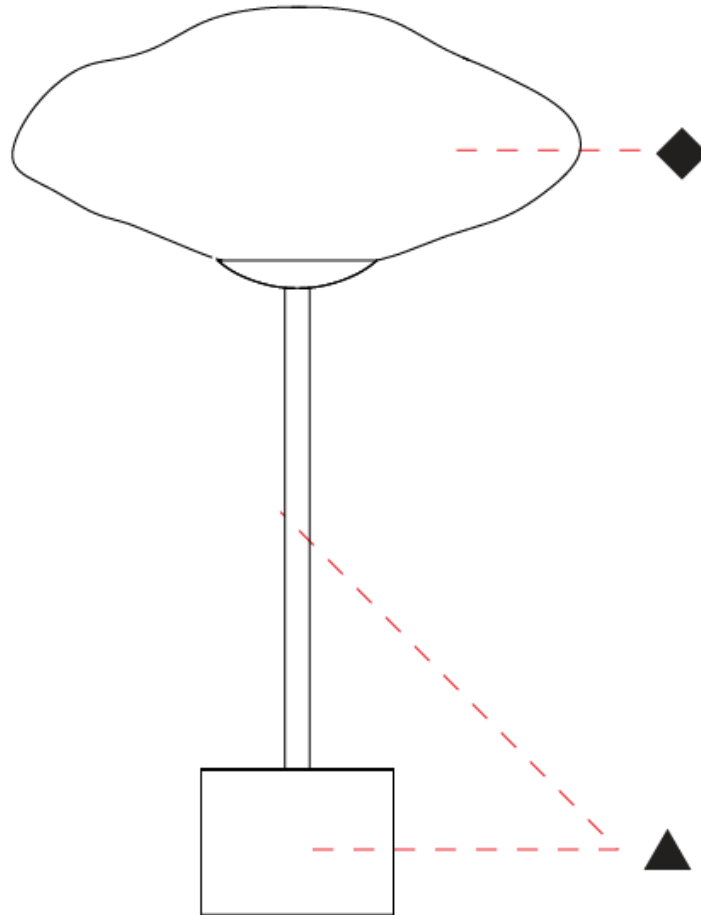

D144051-

PROJECT _____

TYPE _____

SPECIFIER _____

QUANTITY _____

DATE _____

D