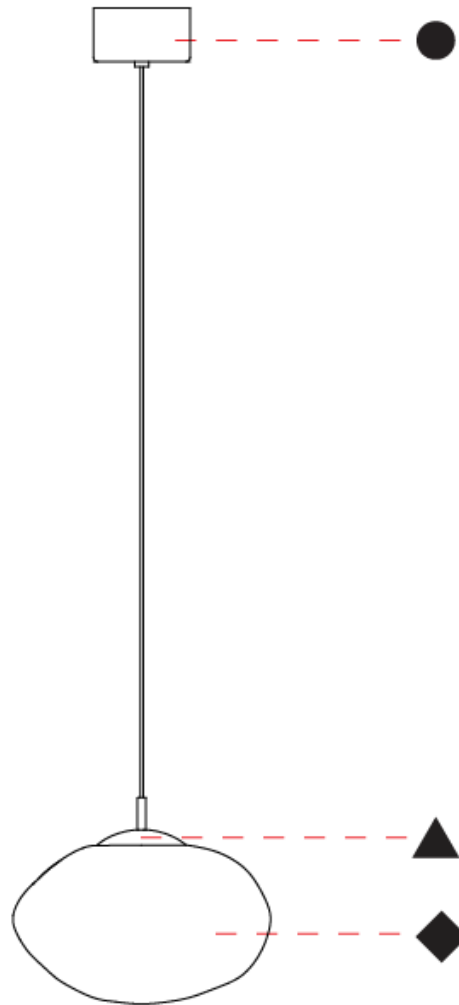

MARK - MONOPOINT SUSPENSION

D141314-

PROJECT	_____
TYPE	_____
SPECIFIER	_____
QUANTITY	_____
DATE	_____

D