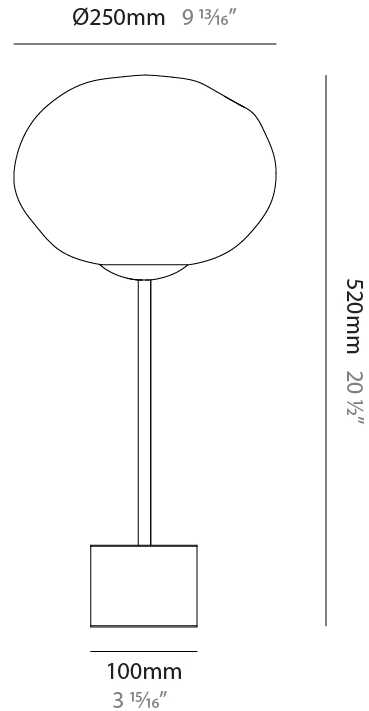

MARK PORTABLE

D144049-

base number   Color   Finish   Finish
Temperature   Options   Options

1. To build a product code in our configurator select the specify button on the base model # product page
2. To build a manual product code on this datasheet choose from the options listed below in blue font and add the suffix to the base model #

GENERAL

Series: Mark
Partner: Cangini & Tucci
Division: Design
Installation: Portable
Product Type: Table
Mounting Location: Table

PHYSICAL

Shape: Round
Diameter (mm): 250
Diameter (in): 9 ¹³/₁₆
Height (mm): 520
Height (in): 20 ¹/₂
Weight (kg): 6.50
Weight (lbs): 14.33
Fixture Finish: [AMB / BLK / BRZ / GLD / GRN / PNK / RGD / RUB / SKB / SMK / STE / TOB / TRA](#)
Holder Finish: [SGD / SBK](#)
Fixture Material: [Glass / Metal](#)
Primary Material: [Glass - Borosilicate](#)
Cable Details: 2000mm/78 3/4" Transparent Cable

ELECTRICAL

Lamp Type: LED
Input Wattage (W): 6
Dimming: [Tri-Mode (Non-Dimming and Phase Dimming (120Vac only) and 0-10V Dimming)](#)
Driver Included: [Yes](#)
Driver Location: [Integrated](#)
Driver Type: [Constant Current - Universal](#)
Driver Class: [Class 2](#)
Input Voltage (V): [120](#)
Constant Current (MA): [500mA](#)

LED

Number of LEDs: 1
Color Temperature (°K): [2700 / 3000](#)
Nominal Lumen (lm): [866](#)
CRI: [>95 CRI](#)
Lamp Life (hrs): [50000](#)

OPTICAL

RATINGS AND CERTIFICATIONS

Certified By: [Certified for North American Standards](#)
IP rating: [IP20](#)

PROJECT
TYPE
SPECIFIER
QUANTITY
DATE