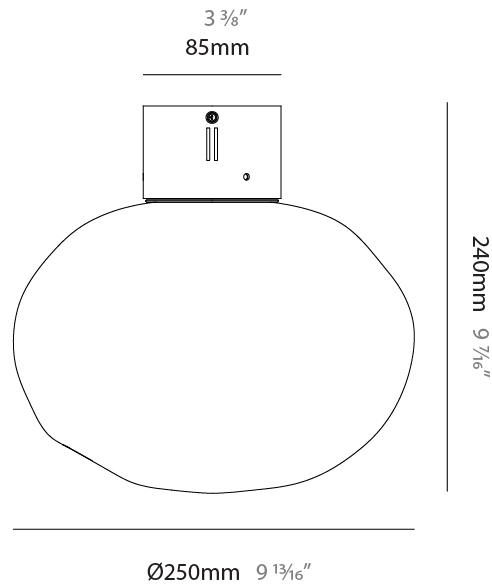

PROJECT
TYPE
SPECIFIER
QUANTITY
DATE

MARK SURFACE

D142023-

base number	Color Temperature	Finish Options	Finish Options

1. To build a product code in our configurator select the specify button on the base model # product page
2. To build a manual product code on this datasheet choose from the options listed below in blue font and add the suffix to the base model #

GENERAL

Series: Mark
Partner: Cangini & Tucci
Division: Design
Installation: Surface
Product Type: Ceiling Surface
Mounting Location: Ceiling

PHYSICAL

Shape: Round
Diameter (mm): 250
Diameter (in): 9 ¹³/₁₆
Height (mm): 240
Height (in): 9 ⁷/₁₆
Weight (kg): 1.20
Weight (lbs): 2.65
Fixture Finish: AMB / BLK / BRZ / GLD / GRN / PNK / RGD / RUB / SKB / SMK / STE / TOB / TRA
Holder Finish: CHR / BCR / MWH / MBK
Fixture Material: Glass / Metal
Primary Material: Glass - Borosilicate

ELECTRICAL

Lamp Type: LED
Input Wattage (W): 8.4
Dimming: Tri-Mode (Non-Dimming and Phase Dimming (120Vac only) and 0-10V Dimming)
Driver Included: Yes
Driver Location: Integrated
Driver Type: Constant Current - Universal
Driver Class: Class 2
Input Voltage (V): 120
Constant Current (MA): 350mA

LED

Number of LEDs: 1
Color Temperature (°K): 2700 / 3000
Nominal Lumen (lm): 1202
CRI: >95 CRI
Efficacy (lm/w): 144
Lamp Life (hrs): 50000

OPTICAL

RATINGS AND CERTIFICATIONS

Certified By: Certified for North American Standards
IP rating: IP20