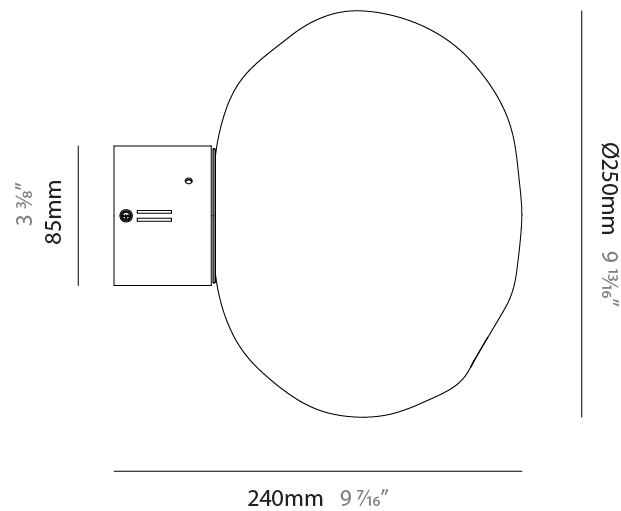

PROJECT
TYPE
SPECIFIER
QUANTITY
DATE

MARK SURFACE

D143040-

base number	Color Temperature	Finish Options	Finish Options

1. To build a product code in our configurator select the specify button on the base model # product page
2. To build a manual product code on this datasheet choose from the options listed below in blue font and add the suffix to the base model #

GENERAL

Series: Mark
Partner: Cangini & Tucci
Division: Design
Installation: Surface
Product Type: Wall Surface
Mounting Location: Wall

PHYSICAL

Shape: Round
Diameter (mm): 250
Diameter (in): 9 ¹³/₁₆
Height (mm): 240
Height (in): 9 ⁷/₁₆
Weight (kg): 1.20
Weight (lbs): 2.65
Fixture Finish: AMB / BLK / BRZ / GLD / GRN / PNK / RGD / RUB / SKB / SMK / STE / TOB / TRA
Holder Finish: CHR / BCR / MWH / MBK
Fixture Material: Glass / Metal
Primary Material: Glass - Borosilicate

ELECTRICAL

Lamp Type: LED
Input Wattage (W): 8.4
Dimming: Tri-Mode (Non-Dimming and Phase Dimming (120Vac only) and 0-10V Dimming)
Driver Included: Yes
Driver Location: Integrated
Driver Type: Constant Current - Universal
Driver Class: Class 2
Input Voltage (V): 120
Constant Current (MA): 350mA

LED

Number of LEDs: 1
Color Temperature (°K): 2700 / 3000
Nominal Lumen (lm): 1202
CRI: >95 CRI
Efficacy (lm/w): 144
Lamp Life (hrs): 50000

OPTICAL

RATINGS AND CERTIFICATIONS

Certified By: Certified for North American Standards
IP rating: IP20