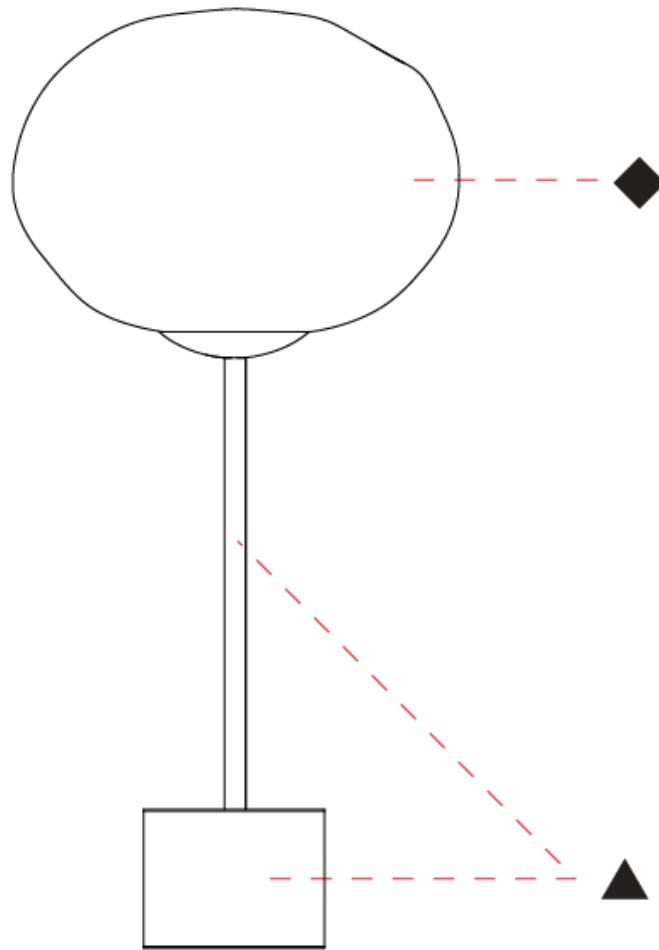

D144049-

PROJECT
TYPE
SPECIFIER
QUANTITY
DATE

D