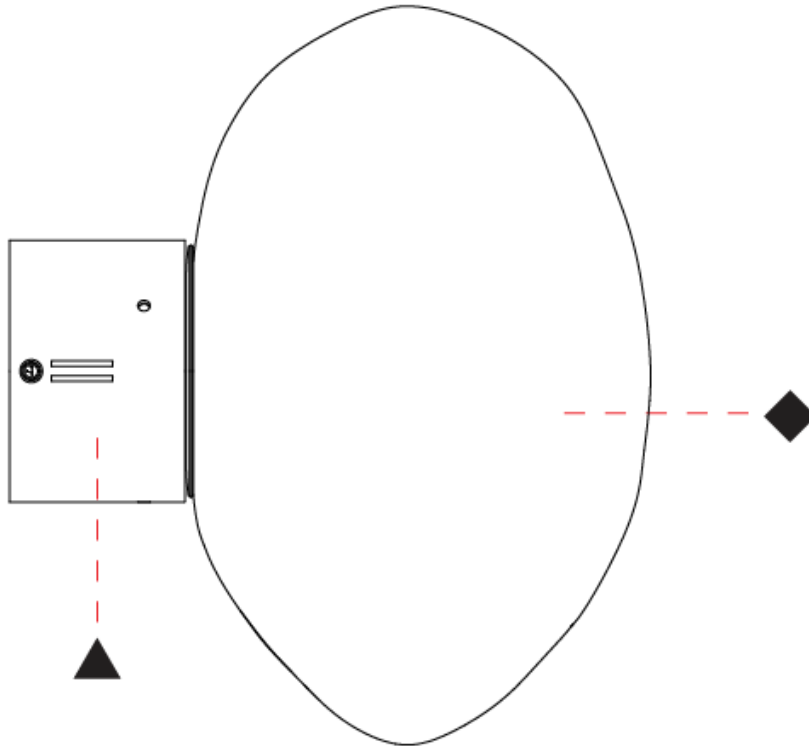

MARK SURFACE

D143042-

PROJECT

TYPE

SPECIFIER

QUANTITY

DATE

D