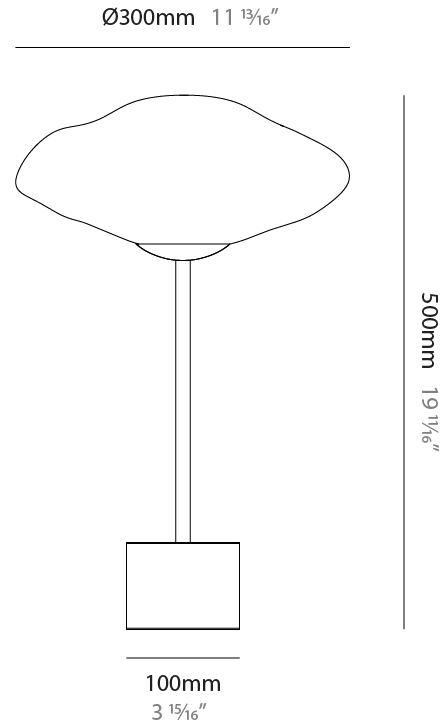

MARK PORTABLE

D144051-

base number   Color   Finish   Finish
Temperature   Options   Options

1. To build a product code in our configurator select the specify button on the base model # product page
2. To build a manual product code on this datasheet choose from the options listed below in blue font and add the suffix to the base model #

GENERAL

Series: Mark
Partner: Cangini & Tucci
Division: Design
Installation: Portable
Product Type: Table
Mounting Location: Table

PHYSICAL

Shape: Oval
Diameter (mm): 250
Diameter (in): 9 ¹³/₁₆
Height (mm): 500
Height (in): 19 ¹¹/₁₆
Weight (kg): 6.50
Weight (lbs): 14.33
Fixture Finish: [AMB / BLK / BRZ / GLD / GRN / PNK / RGD / RUB / SKB / SMK / STE / TOB / TRA](#)
Holder Finish: [SGD / SBK](#)
Fixture Material: [Glass / Metal](#)
Primary Material: [Glass - Borosilicate](#)
Cable Details: [2000mm/78 3/4" Transparent Cable](#)

ELECTRICAL

Lamp Type: LED
Input Wattage (W): 6
Dimming: [Tri-Mode (Non-Dimming and Phase Dimming (120Vac only) and 0-10V Dimming)](#)
Driver Included: [Yes](#)
Driver Location: [Integrated](#)
Driver Type: [Constant Current - Universal](#)
Driver Class: [Class 2](#)
Input Voltage (V): [120](#)
Constant Current (MA): [500mA](#)

LED

Number of LEDs: 1
Color Temperature (°K): [2700 / 3000](#)
Nominal Lumen (lm): [866](#)
CRI: [>95 CRI](#)
Lamp Life (hrs): [50000](#)

OPTICAL

RATINGS AND CERTIFICATIONS

Certified By: [Certified for North American Standards](#)
IP rating: [IP20](#)

PROJECT
TYPE
SPECIFIER
QUANTITY
DATE