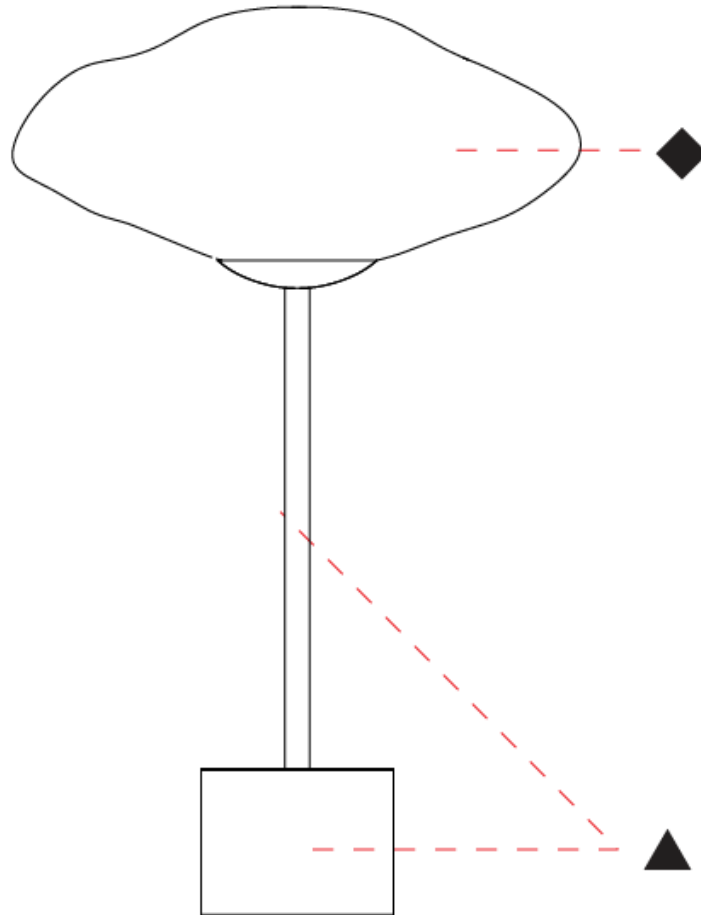

D144051-

PROJECT
TYPE
SPECIFIER
QUANTITY
DATE

D