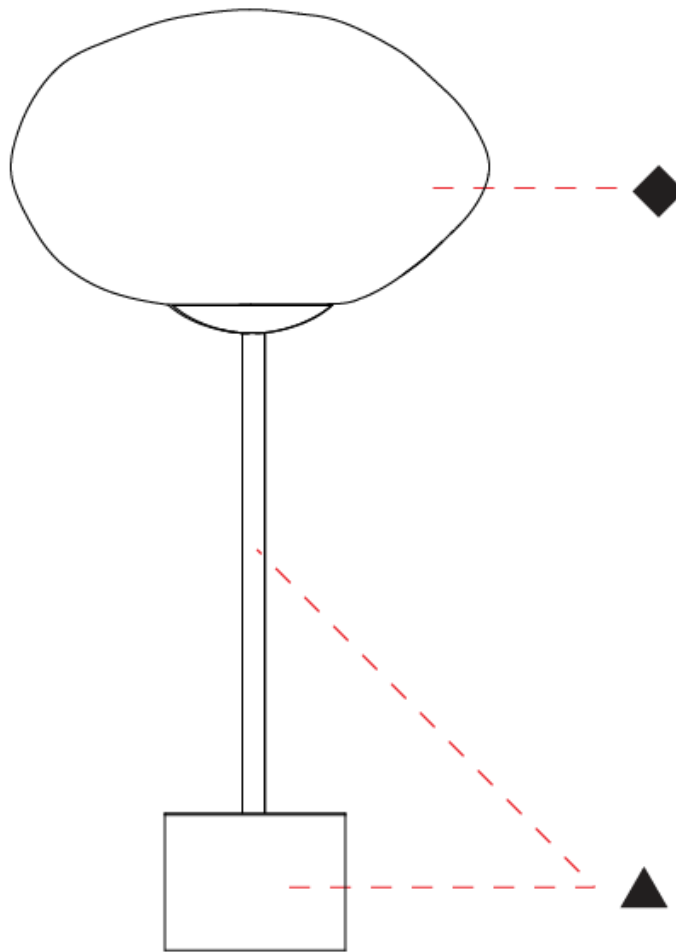

D144050-

PROJECT	_____
TYPE	_____
SPECIFIER	_____
QUANTITY	_____
DATE	_____

D