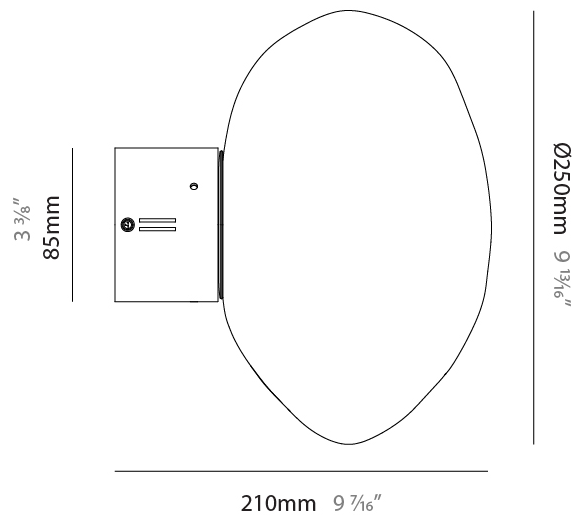

PROJECT
TYPE
SPECIFIER
QUANTITY
DATE

MARK SURFACE

D143042-

base number	Color Temperature	Finish Options	Finish Options

1. To build a product code in our configurator select the specify button on the base model # product page
2. To build a manual product code on this datasheet choose from the options listed below in blue font and add the suffix to the base model #

GENERAL

Series: Mark
Partner: Cangini & Tucci
Division: Design
Installation: Surface
Product Type: Wall Surface
Mounting Location: Wall

PHYSICAL

Shape: Oval
Diameter (mm): 250
Diameter (in): 9 ¹³/₁₆
Height (mm): 210
Height (in): 8 ¹/₄
Weight (kg): 1.20
Weight (lbs): 2.65
Diffuser: Glass
Fixture Finish: AMB / BLK / BRZ / GLD / GRN / PNK / RGD / RUB / SKB / SMK / STE / TOB / TRA
Holder Finish: CHR / BCR / MWH / MBK
Fixture Material: Glass / Metal
Primary Material: Glass - Borosilicate

ELECTRICAL

Lamp Type: LED
Input Wattage (W): 8.4
Dimming: Tri-Mode (Non-Dimming and Phase Dimming (120Vac only) and 0-10V Dimming)
Driver Included: Yes
Driver Location: Integrated
Driver Type: Constant Current - Universal
Driver Class: Class 2
Input Voltage (V): 120
Constant Current (MA): 350mA

LED

Number of LEDs: 1
Color Temperature (°K): 2700 / 3000
Nominal Lumen (lm): 1202
CRI: >95 CRI
Efficacy (lm/w): 144
Lamp Life (hrs): 50000

OPTICAL

RATINGS AND CERTIFICATIONS

Certified By: Certified for North American Standards
IP rating: IP20