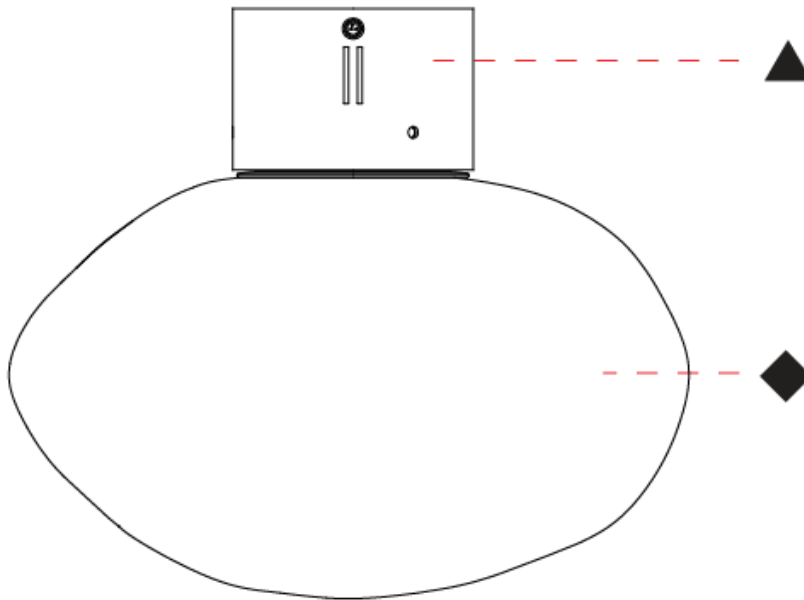

MARK SURFACE

D142025-

PROJECT

TYPE

SPECIFIER

QUANTITY

DATE

D