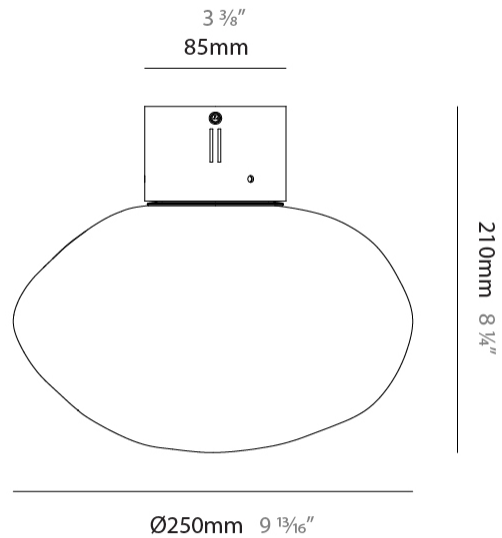

PROJECT	_____
TYPE	_____
SPECIFIER	_____
QUANTITY	_____
DATE	_____

MARK SURFACE

D142025-

base number   Color   Finish   Finish
Temperature   Options   Options

1. To build a product code in our configurator select the specify button on the base model # product page
2. To build a manual product code on this datasheet choose from the options listed below in blue font and add the suffix to the base model #

GENERAL

Series: Mark
Partner: Cangini & Tucci
Division: Design
Installation: Surface
Product Type: Ceiling Surface
Mounting Location: Ceiling

PHYSICAL

Shape: Oval
Diameter (mm): 250
Diameter (in): 9 ¹³/₁₆
Height (mm): 210
Height (in): 8 ¹/₄
Weight (kg): 1.20
Weight (lbs): 2.65
Diffuser: Glass
Fixture Finish: [AMB / BLK / BRZ / GLD / GRN / PNK / RGD / RUB / SKB / SMK / STE / TOB / TRA](#)
Holder Finish: [CHR / BCR / MWH / MBK](#)
Fixture Material: Glass / Metal
Primary Material: Glass - Borosilicate

ELECTRICAL

Lamp Type: LED
Input Wattage (W): 8.4
Dimming: Tri-Mode (Non-Dimming and Phase Dimming (120Vac only) and 0-10V Dimming)
Driver Included: Yes
Driver Location: Integrated
Driver Type: Constant Current - Universal
Driver Class: Class 2
Input Voltage (V): 120
Constant Current (MA): 350mA

LED

Number of LEDs: 1
Color Temperature (°K): [2700 / 3000](#)
Nominal Lumen (lm): 1202
CRI: >95 CRI
Efficacy (lm/w): 144
Lamp Life (hrs): 50000

OPTICAL

RATINGS AND CERTIFICATIONS

Certified By: Certified for North American Standards
IP rating: IP20