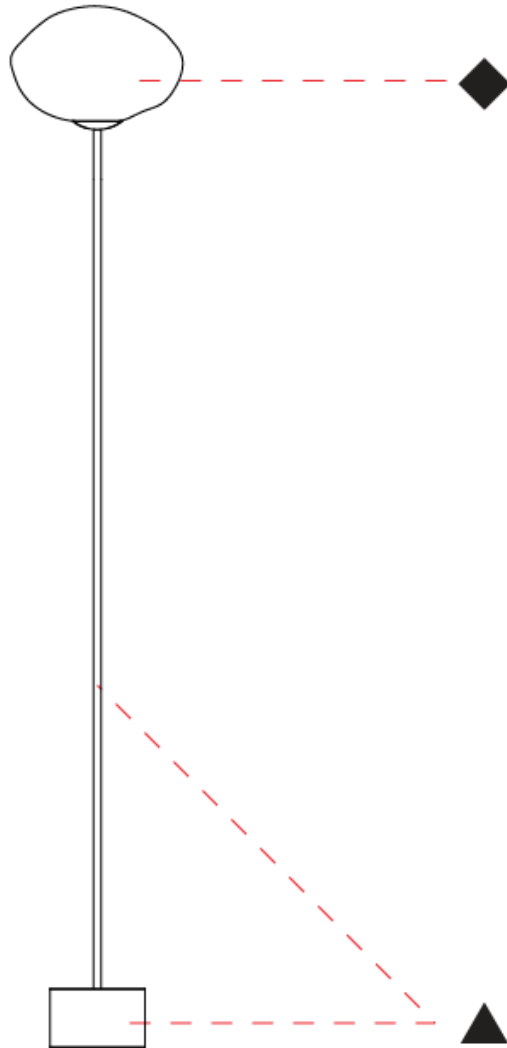

D144053-

PROJECT

TYPE

SPECIFIER

QUANTITY

DATE

D