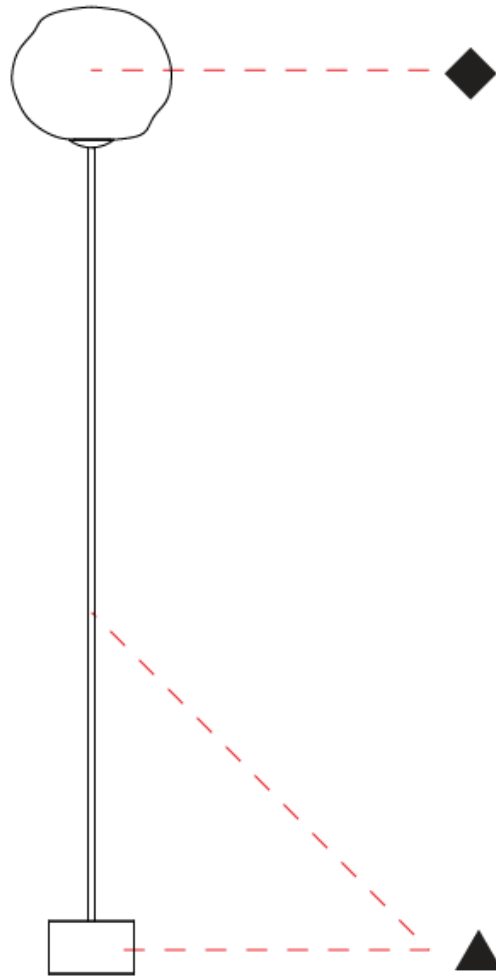

D144052-

PROJECT

TYPE

SPECIFIER

QUANTITY

DATE

D