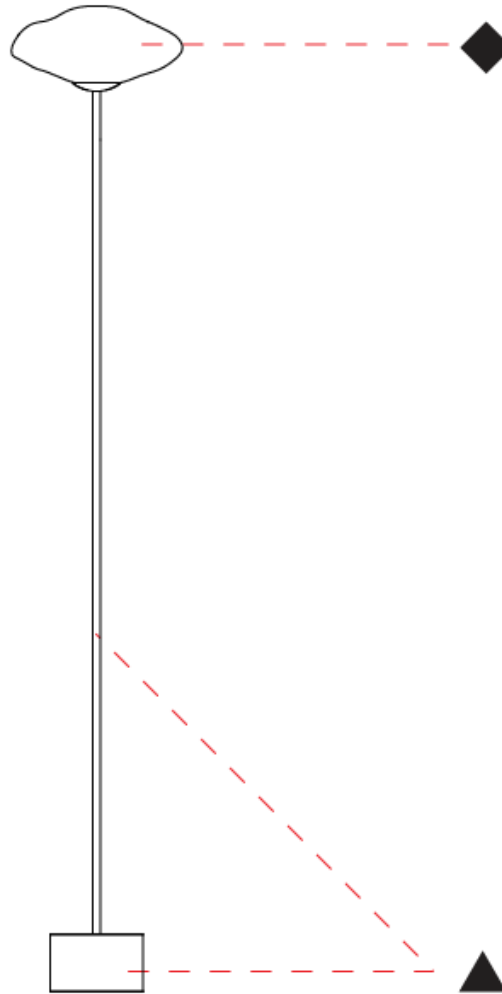

D144054-

PROJECT
TYPE
SPECIFIER
QUANTITY
DATE

D