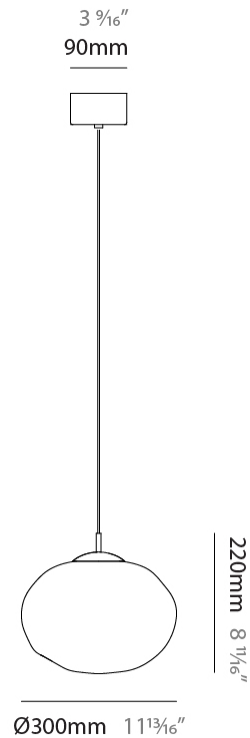

1. To build a product code in our configurator select the specify button on the base model # product page
2. To build a manual product code on this datasheet choose from the options listed below in blue font and add the suffix to the base model #

GENERAL

Series: Mark
Subseries: Mark - Monopoint
Partner: Cangini & Tucci
Division: Design
Installation: Suspension
Product Type: Pendant
Mounting Location: Ceiling

PHYSICAL

Shape: Oval
Diameter (mm): 250
Diameter (in): 9 ¹³/₁₆
Height (mm): 220
Height (in): 8 ¹¹/₁₆
Max. Overall Height (mm): 2220
Max. Overall Height (in): 86 ⁵/₈
Weight (kg): 1.20
Weight (lbs): 2.65
Fixture Finish: [AMB / BLK / BRZ / GLD / GRN / PNK / RGD / RUB / SKB / SMK / STE / TOB / TRA](#)
Holder Finish: CHR / BCR / MWH / MBK
Fixture Material: Glass / Metal
Primary Material: Glass - Borosilicate
Cable Details: 2000mm/78 3/4" Transparent Cable

ELECTRICAL

Lamp Type: LED
Input Wattage (W): 6
Dimming: Tri-Mode (Non-Dimming and Phase Dimming (120Vac only) and 0-10V Dimming)
Driver Included: Yes
Driver Location: Integrated
Driver Type: Constant Current - Universal
Driver Class: Class 2
Input Voltage (V): 120
Constant Current (MA): 500mA

LED

Number of LEDs: 1
Color Temperature (°K): [2700 / 3000](#)
Nominal Lumen (lm): 866
CRI: >95 CRI
Efficacy (lm/w): 144
Lamp Life (hrs): 50000

OPTICAL

RATINGS AND CERTIFICATIONS

Certified By: Certified for North American Standards
IP rating: IP20

PROJECT
TYPE
SPECIFIER
QUANTITY
DATE