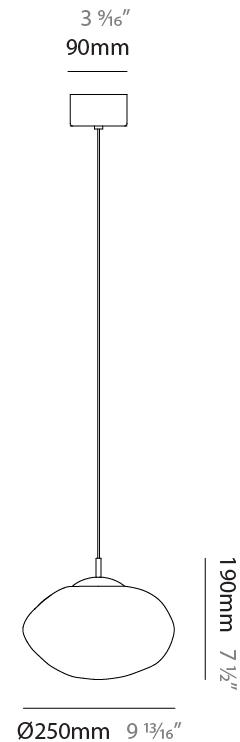

GENERAL

Series: Mark
Subseries: Mark - Monopoint
Partner: Cangini & Tucci
Division: Design
Installation: Suspension
Product Type: Pendant
Mounting Location: Ceiling

PHYSICAL

Shape: Oval
Diameter (mm): 250
Diameter (in): 9 ¹³/₁₆
Height (mm): 190
Height (in): 7 ¹/₂
Max. Overall Height (mm): 2190
Max. Overall Height (in): 8 ³/₄
Weight (kg): 1.20
Weight (lbs): 2.65
Diffuser: Glass
Fixture Finish: [AMB / BLK / BRZ / GLD / GRN / PNK / RGD / RUB / SKB / SMK / STE / TOB / TRA](#)
Holder Finish: CHR / BCR / MWH / MBK
Fixture Material: Glass / Metal
Primary Material: Glass - Borosilicate
Cable Details: 2000mm/78 3/4" Transparent Cable

ELECTRICAL

Lamp Type: LED
Input Wattage (W): 6
Dimming: Tri-Mode (Non-Dimming and Phase Dimming (120Vac only) and 0-10V Dimming)
Driver Included: Yes
Driver Location: Integrated
Driver Type: Constant Current - Universal
Driver Class: Class 2
Input Voltage (V): 120
Constant Current (MA): 500mA

LED

Number of LEDs: 1
Color Temperature (°K): [2700 / 3000](#)
Nominal Lumen (lm): 866
CRI: >95 CRI
Efficacy (lm/w): 144
Lamp Life (hrs): 50000

OPTICAL

RATINGS AND CERTIFICATIONS

Certified By: Certified for North American Standards
IP rating: IP20

PROJECT
TYPE
SPECIFIER
QUANTITY
DATE