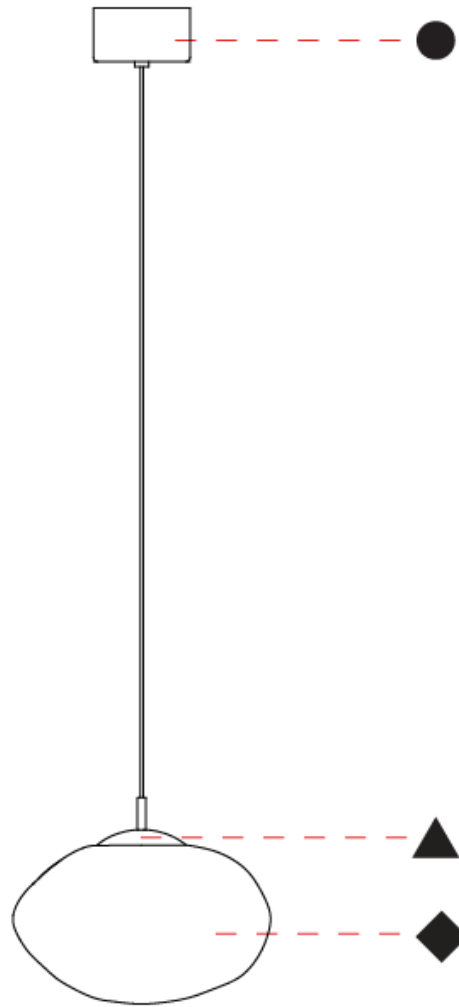

MARK - MONOPOINT SUSPENSION

D141314-

PROJECT
TYPE
SPECIFIER
QUANTITY
DATE

D