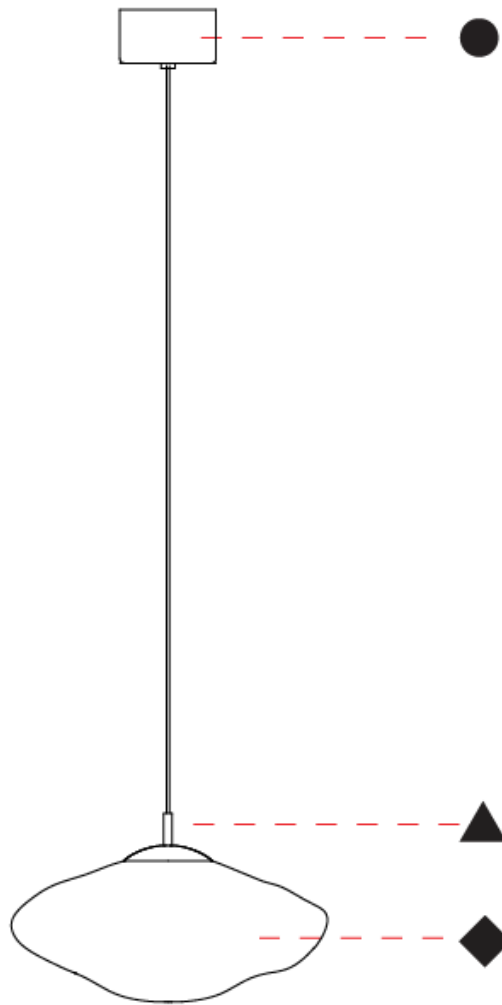

MARK - MONOPOINT SUSPENSION

D141316-

PROJECT	_____
TYPE	_____
SPECIFIER	_____
QUANTITY	_____
DATE	_____

D