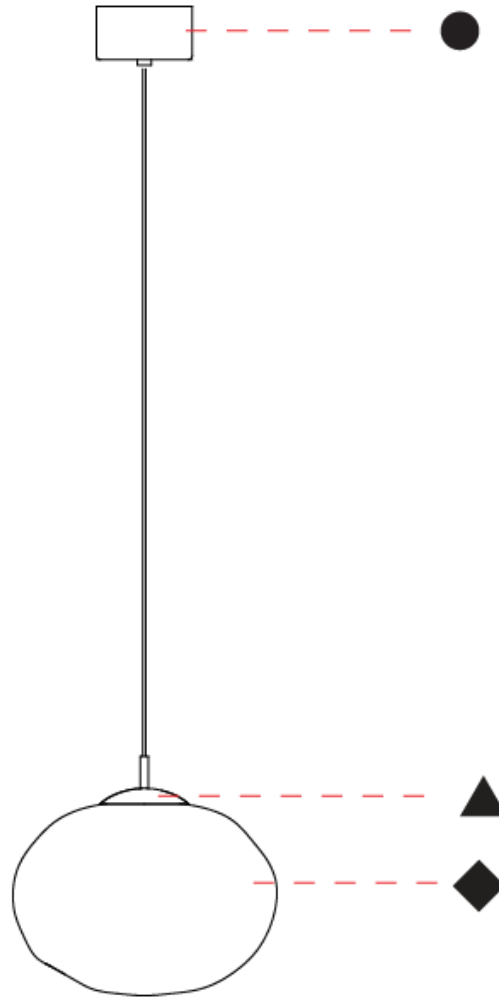

MARK - MONOPOINT SUSPENSION

D141312-

PROJECT _____

TYPE _____

SPECIFIER _____

QUANTITY _____

DATE _____

D