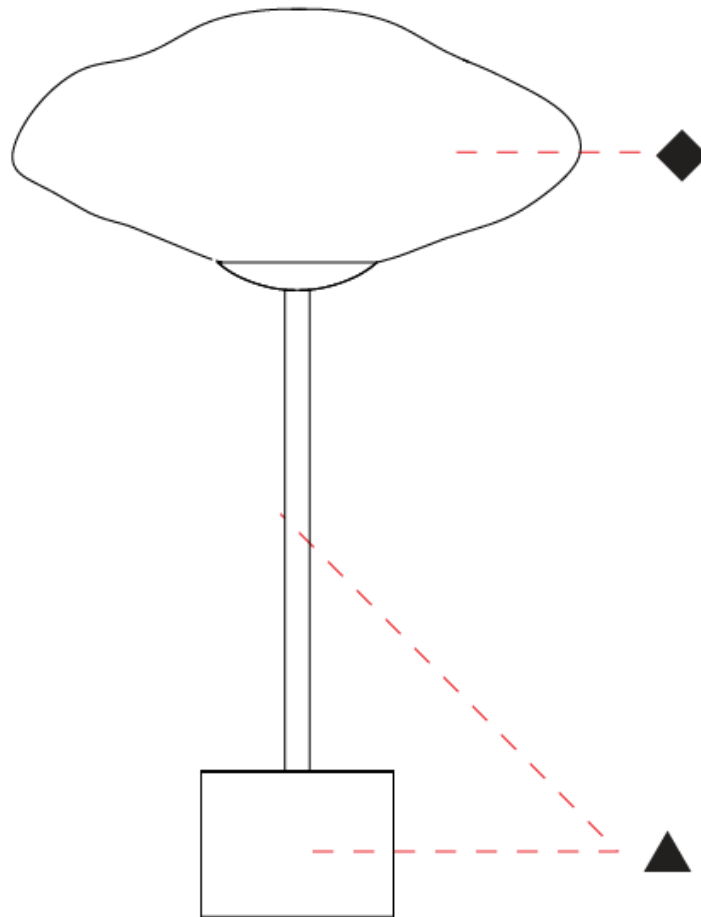

D144051-

PROJECT	_____
TYPE	_____
SPECIFIER	_____
QUANTITY	_____
DATE	_____

D