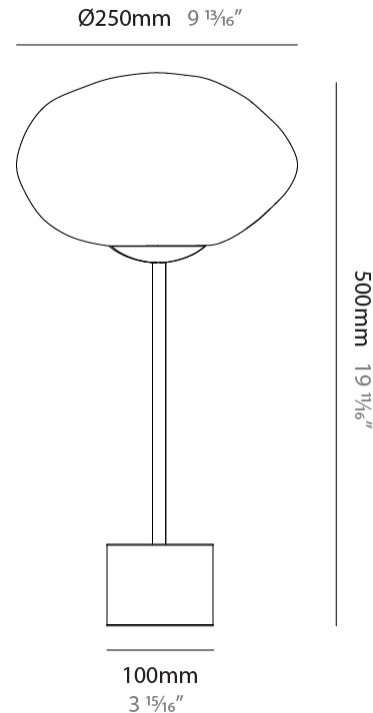

MARK PORTABLE

D144050-

base number   Color   Finish   Finish
Temperature   Options   Options

1. To build a product code in our configurator select the specify button on the base model # product page
2. To build a manual product code on this datasheet choose from the options listed below in blue font and add the suffix to the base model #

GENERAL

Series: Mark
Partner: Cangini & Tucci
Division: Design
Installation: Portable
Product Type: Table
Mounting Location: Table

PHYSICAL

Shape: Oval
Diameter (mm): 300
Diameter (in): 11 ¹³/₁₆
Height (mm): 480
Height (in): 18 ⁷/₈
Weight (kg): 6.50
Weight (lbs): 14.33
Fixture Finish: [AMB / BLK / BRZ / GLD / GRN / PNK / RGD / RUB / SKB / SMK / STE / TOB / TRA](#)
Holder Finish: [SGD / SBK](#)
Fixture Material: Glass / Metal
Primary Material: Glass - Borosilicate
Cable Details: 2000mm/78 3/4" Transparent Cable

ELECTRICAL

Lamp Type: LED
Input Wattage (W): 6
Dimming: Tri-Mode (Non-Dimming and Phase Dimming (120Vac only) and 0-10V Dimming)
Driver Included: Yes
Driver Location: Integrated
Driver Type: Constant Current - Universal
Driver Class: Class 2
Input Voltage (V): 120
Constant Current (MA): 500mA

LED

Number of LEDs: 1
Color Temperature (°K): [2700 / 3000](#)
Nominal Lumen (lm): 866
CRI: >95 CRI
Lamp Life (hrs): 50000

OPTICAL

RATINGS AND CERTIFICATIONS

Certified By: Certified for North American Standards
IP rating: IP20

PROJECT
TYPE
SPECIFIER
QUANTITY
DATE