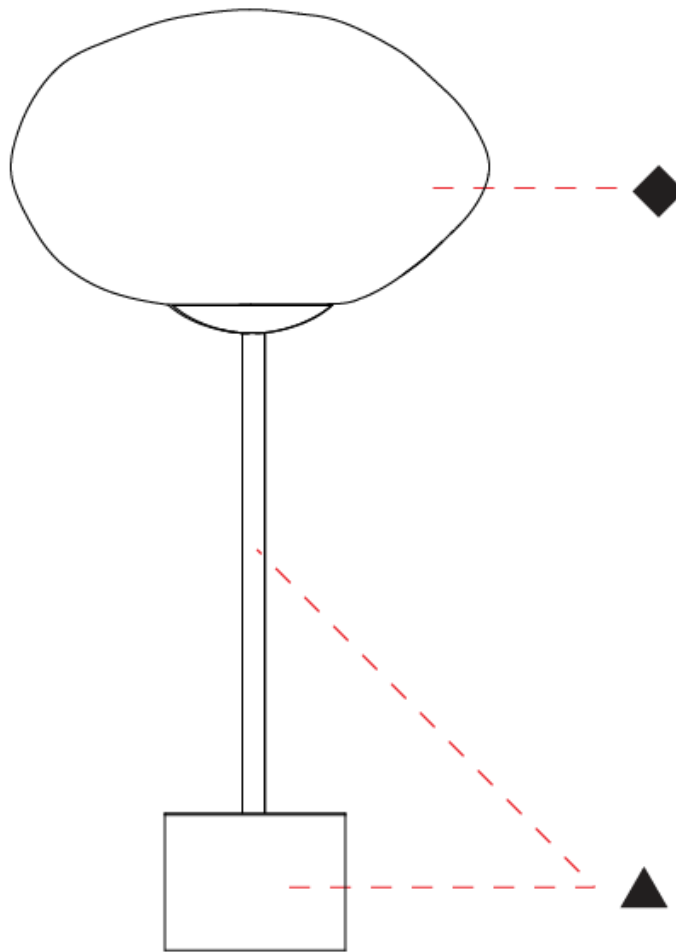

D144050-

PROJECT
TYPE
SPECIFIER
QUANTITY
DATE

D