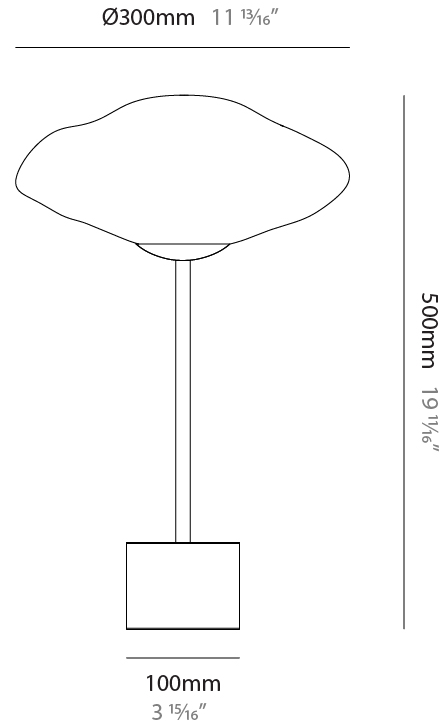

MARK PORTABLE

D144051-

base number   Color   Finish   Finish
Temperature   Options   Options

1. To build a product code in our configurator select the specify button on the base model # product page
2. To build a manual product code on this datasheet choose from the options listed below in blue font and add the suffix to the base model #

GENERAL

Series: Mark
Partner: Cangini & Tucci
Division: Design
Installation: Portable
Product Type: Table
Mounting Location: Table

PHYSICAL

Shape: Oval
Diameter (mm): 250
Diameter (in): 9 ¹³/₁₆
Height (mm): 500
Height (in): 19 ¹¹/₁₆
Weight (kg): 6.50
Weight (lbs): 14.33
Fixture Finish: [AMB / BLK / BRZ / GLD / GRN / PNK / RGD / RUB / SKB / SMK / STE / TOB / TRA](#)
Holder Finish: [SGD / SBK](#)
Fixture Material: Glass / Metal
Primary Material: Glass - Borosilicate
Cable Details: 2000mm/78 3/4" Transparent Cable

ELECTRICAL

Lamp Type: LED
Input Wattage (W): 6
Dimming: Tri-Mode (Non-Dimming and Phase Dimming (120Vac only) and 0-10V Dimming)
Driver Included: Yes
Driver Location: Integrated
Driver Type: Constant Current - Universal
Driver Class: Class 2
Input Voltage (V): 120
Constant Current (MA): 500mA

LED

Number of LEDs: 1
Color Temperature (°K): [2700 / 3000](#)
Nominal Lumen (lm): 866
CRI: >95 CRI
Lamp Life (hrs): 50000

OPTICAL

RATINGS AND CERTIFICATIONS

Certified By: Certified for North American Standards
IP rating: IP20

PROJECT
TYPE
SPECIFIER
QUANTITY
DATE