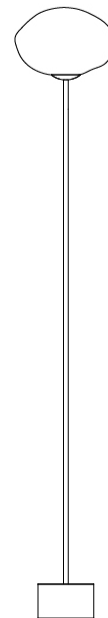

MARK PORTABLE

D144053-

base number Color Finish Finish
 Temperature Options Options

- To build a product code in our configurator select the specify button on the base model # product page
- To build a manual product code on this datasheet choose from the options listed below in blue font and add the suffix to the base model #

GENERAL

Series: Mark
 Partner: Cangini & Tucci
 Division: Design
 Installation: Portable
 Product Type: Floor
 Mounting Location: Floor

PHYSICAL

Shape: Oval
 Diameter (mm): 350
 Diameter (in): 13 ³/₄
 Height (mm): 1700
 Height (in): 66 ¹⁵/₁₆
 Weight (kg): 8.0
 Weight (lbs): 17.64
 Fixture Finish: [AMB / BLK / BRZ / GLD / GRN / PNK / RGD / RUB / SKB / SMK / STE / TOB / TRA](#)
 Holder Finish: [SGD / SBK](#)
 Fixture Material: Glass / Metal
 Primary Material: Glass - Borosilicate
 Cable Details: 2000mm/78 3/4" Transparent Cable

PROJECT _____
 TYPE _____
 SPECIFIER _____
 QUANTITY _____
 DATE _____

11 ¹³/₁₆"
 Ø300mm

1800mm
 70 ⁷/₈"

160mm
 6 ⁵/₁₆"

D144053-

PROJECT	_____
TYPE	_____
SPECIFIER	_____
QUANTITY	_____
DATE	_____

D

MARK PORTABLE

GENERAL

Series: Mark
 Partner: Cangini & Tucci
 Division: Design
 Installation: Portable
 Product Type: Floor
 Mounting Location: Floor

PHYSICAL

Shape: Oval
 Diameter (mm): 300
 Diameter (in): 11 ¹³/₁₆
 Height (mm): 1800
 Height (in): 70 ⁷/₈
 Weight (kg): 8.0
 Weight (lbs): 17.64
 Fixture Finish: [AMB / BLK / BRZ / GLD / GRN / PNK / RGD / RUB / SKB / SMK / STE / TOB / TRA](#)
 Holder Finish: [SGD / SBK](#)
 Fixture Material: Glass / Metal
 Primary Material: Glass - Borosilicate
 Cable Details: 2000mm/78 3/4" Transparent Cable