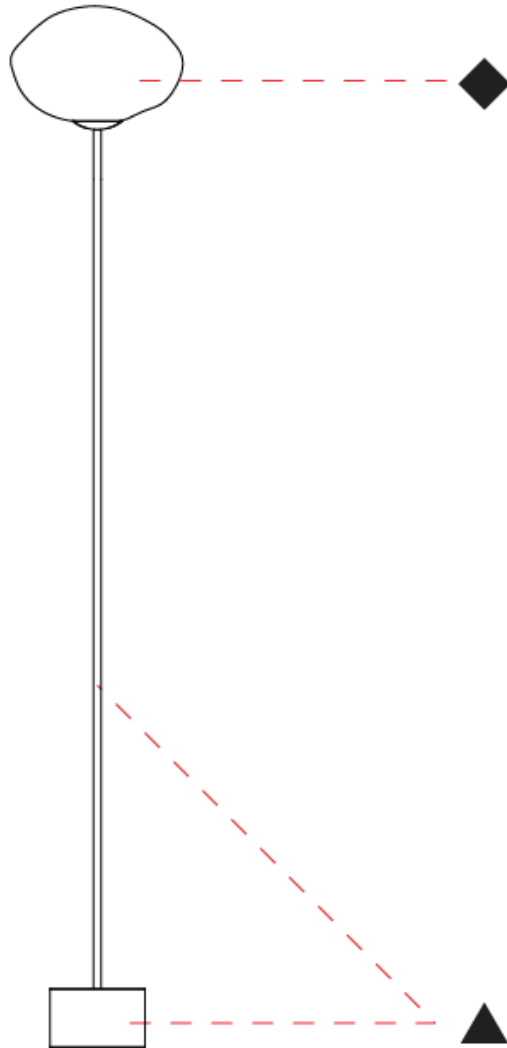

D144053-

PROJECT	_____
TYPE	_____
SPECIFIER	_____
QUANTITY	_____
DATE	_____

D