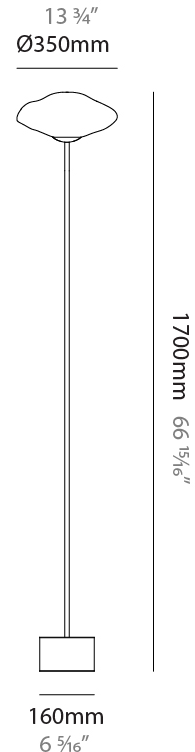

MARK PORTABLE

D144054-

base number   Color   Finish   Finish
Temperature   Options   Options

1. To build a product code in our configurator select the specify button on the base model # product page
2. To build a manual product code on this datasheet choose from the options listed below in blue font and add the suffix to the base model #

GENERAL

Series: Mark
Partner: Cangini & Tucci
Division: Design
Installation: Portable
Product Type: Floor
Mounting Location: Floor

PHYSICAL

Shape: Oval
Diameter (mm): 300
Diameter (in): 11 ¹³/₁₆
Height (mm): 1800
Height (in): 70 ⁷/₈
Weight (kg): 8.0
Weight (lbs): 17.64
Fixture Finish: [AMB / BLK / BRZ / GLD / GRN / PNK / RGD / RUB / SKB / SMK / STE / TOB / TRA](#)
Holder Finish: [SGD / SBK](#)
Fixture Material: Glass / Metal
Primary Material: Glass - Borosilicate
Cable Details: 2000mm/78 3/4" Transparent Cable

ELECTRICAL

Lamp Type: LED
Input Wattage (W): 12
Dimming: Tri-Mode (Non-Dimming and Phase Dimming (120Vac only) and 0-10V Dimming)
Driver Included: Yes
Driver Location: Integrated
Driver Type: Constant Current - Universal
Driver Class: Class 2
Input Voltage (V): 120
Constant Current (MA): 500mA

LED

Number of LEDs: 1
Color Temperature (°K): [2700 / 3000](#)
Nominal Lumen (lm): 1717
CRI: >95 CRI
Lamp Life (hrs): 50000

OPTICAL

RATINGS AND CERTIFICATIONS

Certified By: Certified for North American Standards
IP rating: IP20

PROJECT
TYPE
SPECIFIER
QUANTITY
DATE