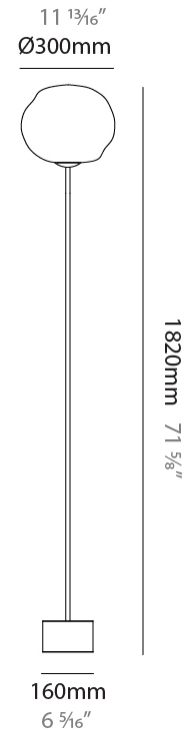

MARK PORTABLE

D144052-

base number   Color   Finish   Finish
Temperature   Options   Options

1. To build a product code in our configurator select the specify button on the base model # product page
2. To build a manual product code on this datasheet choose from the options listed below in blue font and add the suffix to the base model #

GENERAL

Series: Mark
Partner: Cangini & Tucci
Division: Design
Installation: Portable
Product Type: Floor
Mounting Location: Floor

PHYSICAL

Shape: Round
Diameter (mm): 300
Diameter (in): 11 ¹³/₁₆
Height (mm): 1820
Height (in): 71 ⁵/₈
Weight (kg): 8.0
Weight (lbs): 17.64
Fixture Finish: [AMB / BLK / BRZ / GLD / GRN / PNK / RGD / RUB / SKB / SMK / STE / TOB / TRA](#)
Holder Finish: [SGD / SBK](#)
Fixture Material: Glass / Metal
Primary Material: Glass - Borosilicate
Cable Details: 2000mm/78 3/4" Transparent Cable

ELECTRICAL

Lamp Type: LED
Input Wattage (W): 12
Dimming: Tri-Mode (Non-Dimming and Phase Dimming (120Vac only) and 0-10V Dimming)
Driver Included: Yes
Driver Location: Integrated
Driver Type: Constant Current - Universal
Driver Class: Class 2
Input Voltage (V): 120
Constant Current (MA): 500mA

LED

Number of LEDs: 1
Color Temperature (°K): [2700 / 3000](#)
Nominal Lumen (lm): 1717
CRI: >95 CRI
Lamp Life (hrs): 50000

OPTICAL

RATINGS AND CERTIFICATIONS

Certified By: Certified for North American Standards
IP rating: IP20

PROJECT _____
TYPE _____
SPECIFIER _____
QUANTITY _____
DATE _____