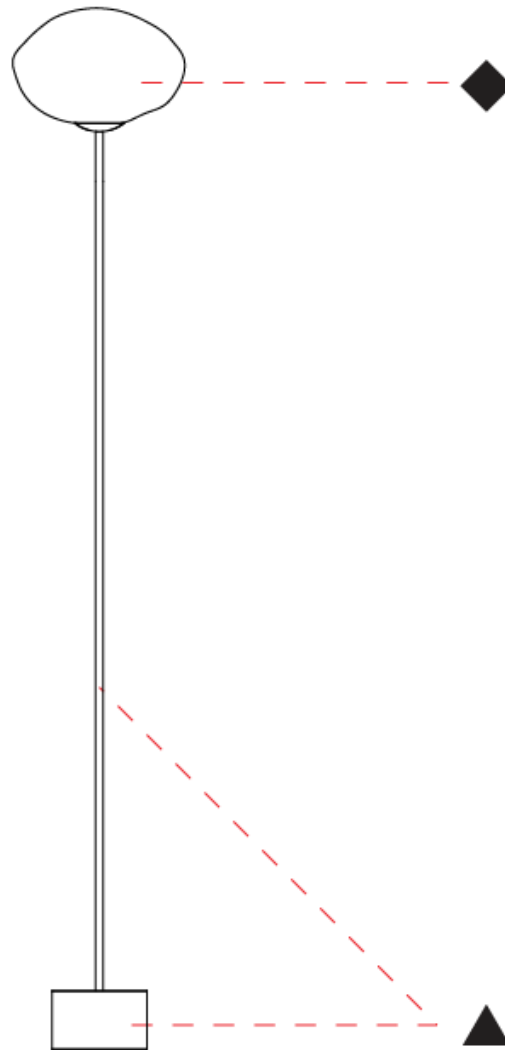

D144053-

PROJECT

TYPE

SPECIFIER

QUANTITY

DATE

D