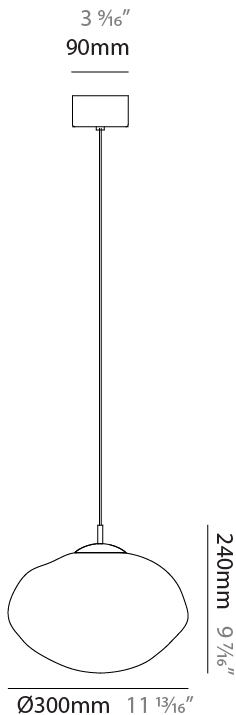

1. To build a product code in our configurator select the specify button on the base model # product page
2. To build a manual product code on this datasheet choose from the options listed below in blue font and add the suffix to the base model #

GENERAL

Series: Mark
Subseries: Mark - Monopoint
Partner: Cangini & Tucci
Division: Design
Installation: Suspension
Product Type: Pendant
Mounting Location: Ceiling

PHYSICAL

Shape: Oval
Diameter (mm): 300
Diameter (in): 11 ¹³/₁₆
Height (mm): 240
Height (in): 9 ⁷/₁₆
Max. Overall Height (mm): 2240
Max. Overall Height (in): 88 ³/₁₆
Weight (kg): 1.50
Weight (lbs): 3.31
Diffuser: Glass
Fixture Finish: AMB / BLK / BRZ / GLD / GRN / PNK / RGD / RUB / SKB / SMK / STE / TOB / TRA
Holder Finish: CHR / BCR / MWH / MBK
Fixture Material: Glass / Metal
Primary Material: Glass - Borosilicate
Cable Details: 2000mm/78 3/4" Transparent Cable

ELECTRICAL

Lamp Type: LED
Input Wattage (W): 8.4
Dimming: Tri-Mode (Non-Dimming and Phase Dimming (120Vac only) and 0-10V Dimming)
Driver Included: Yes
Driver Location: Integrated
Driver Type: Constant Current - Universal
Driver Class: Class 2
Input Voltage (V): 120
Constant Current (MA): 350mA

LED

Number of LEDs: 1
Color Temperature (°K): 2700 / 3000
Nominal Lumen (lm): 1202
CRI: >95 CRI
Efficacy (lm/w): 144
Lamp Life (hrs): 50000

OPTICAL

RATINGS AND CERTIFICATIONS

Certified By: Certified for North American Standards
IP rating: IP20