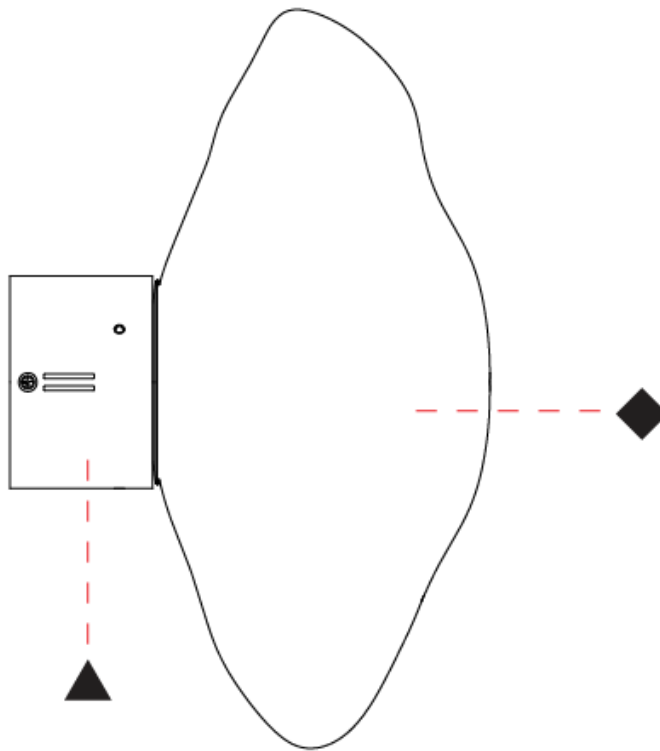

MARK SURFACE

D143044-

PROJECT

TYPE

SPECIFIER

QUANTITY

DATE

D