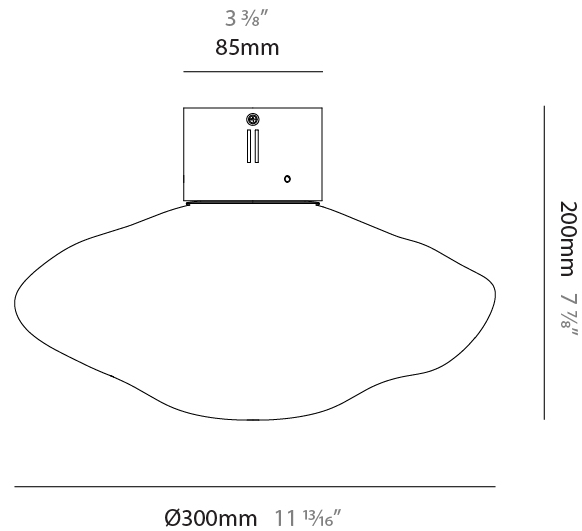

PROJECT
TYPE
SPECIFIER
QUANTITY
DATE

MARK SURFACE

D142027-

base number	Color Temperature	Finish Options	Finish Options

1. To build a product code in our configurator select the specify button on the base model # product page
2. To build a manual product code on this datasheet choose from the options listed below in blue font and add the suffix to the base model #

GENERAL

Series: Mark
Partner: Cangini & Tucci
Division: Design
Installation: Surface
Product Type: Ceiling Surface
Mounting Location: Ceiling

PHYSICAL

Shape: Oval
Diameter (mm): 300
Diameter (in): 11 ¹³/₁₆
Height (mm): 200
Height (in): 7 ⁷/₈
Weight (kg): 1.20
Weight (lbs): 2.65
Diffuser: Glass
Fixture Finish: AMB / BLK / BRZ / GLD / GRN / PNK / RGD / RUB / SKB / SMK / STE / TOB / TRA
Holder Finish: CHR / BCR / MWH / MBK
Fixture Material: Glass / Metal
Primary Material: Glass - Borosilicate

ELECTRICAL

Lamp Type: LED
Input Wattage (W): 8.4
Dimming: Tri-Mode (Non-Dimming and Phase Dimming (120Vac only) and 0-10V Dimming)
Driver Included: Yes
Driver Location: Integrated
Driver Type: Constant Current - Universal
Driver Class: Class 2
Input Voltage (V): 120
Constant Current (MA): 350mA

LED

Number of LEDs: 1
Color Temperature (°K): 2700 / 3000
Nominal Lumen (lm): 1202
CRI: >95 CRI
Efficacy (lm/w): 144
Lamp Life (hrs): 50000

OPTICAL

RATINGS AND CERTIFICATIONS

Certified By: Certified for North American Standards
IP rating: IP20