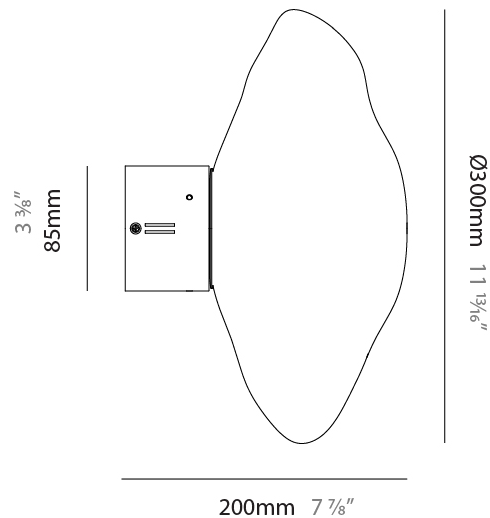

PROJECT	
TYPE	
SPECIFIER	
QUANTITY	
DATE	

MARK SURFACE

D143044-

base number	Color Temperature	Finish Options	Finish Options

1. To build a product code in our configurator select the specify button on the base model # product page
2. To build a manual product code on this datasheet choose from the options listed below in blue font and add the suffix to the base model #

GENERAL

Series: Mark
Partner: Cangini & Tucci
Division: Design
Installation: Surface
Product Type: Wall Surface
Mounting Location: Wall

PHYSICAL

Shape: Oval
Diameter (mm): 300
Diameter (in): 11 ¹³/₁₆
Height (mm): 200
Height (in): 7 ⁷/₈
Weight (kg): 1.20
Weight (lbs): 2.65
Diffuser: Glass
Fixture Finish: AMB / BLK / BRZ / GLD / GRN / PNK / RGD / RUB / SKB / SMK / STE / TOB / TRA
Holder Finish: CHR / BCR / MWH / MBK
Fixture Material: Glass / Metal
Primary Material: Glass - Borosilicate

ELECTRICAL

Lamp Type: LED
Input Wattage (W): 8.4
Dimming: Tri-Mode (Non-Dimming and Phase Dimming (120Vac only) and 0-10V Dimming)
Driver Included: Yes
Driver Location: Integrated
Driver Type: Constant Current - Universal
Driver Class: Class 2
Input Voltage (V): 120
Constant Current (MA): 350mA

LED

Number of LEDs: 1
Color Temperature (°K): 2700 / 3000
Nominal Lumen (lm): 1202
CRI: >95 CRI
Efficacy (lm/w): 144
Lamp Life (hrs): 50000

OPTICAL

RATINGS AND CERTIFICATIONS

Certified By: Certified for North American Standards
IP rating: IP20