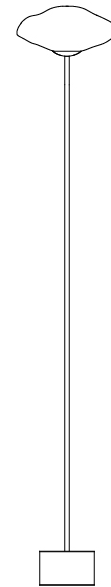

1700mm
66 ⁵/₈"

160mm
6 ⁵/₁₆"