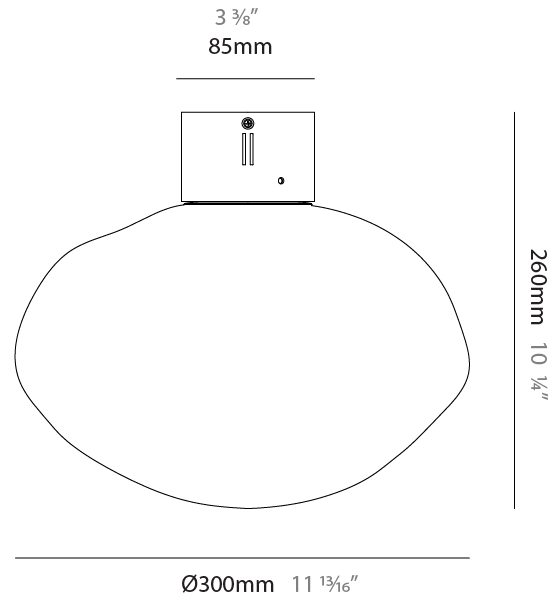

PROJECT
TYPE
SPECIFIER
QUANTITY
DATE

MARK SURFACE

D142026-

base number   Color Temperature   Finish Options   Finish Options

1. To build a product code in our configurator select the specify button on the base model # product page
2. To build a manual product code on this datasheet choose from the options listed below in blue font and add the suffix to the base model #

GENERAL

Series: Mark
Partner: Cangini & Tucci
Division: Design
Installation: Surface
Product Type: Ceiling Surface
Mounting Location: Ceiling

PHYSICAL

Shape: Oval
Diameter (mm): 300
Diameter (in): 11 ¹³/₁₆
Height (mm): 260
Height (in): 10 ¹/₄
Weight (kg): 1.50
Weight (lbs): 3.31
Diffuser: Glass
Fixture Finish: [AMB](#) / [BLK](#) / [BRZ](#) / [GLD](#) / [GRN](#) / [PNK](#) / [RGD](#) / [RUB](#) / [SKB](#) / [SMK](#) / [STE](#) / [TOB](#) / [TRA](#)
Holder Finish: [CHR](#) / [BCR](#) / [MWH](#) / [MBK](#)
Fixture Material: Glass / Metal
Primary Material: Glass - Borosilicate

ELECTRICAL

Lamp Type: LED
Input Wattage (W): 8.4
Dimming: Tri-Mode (Non-Dimming and Phase Dimming (120Vac only) and 0-10V Dimming)
Driver Included: Yes
Driver Location: Integrated
Driver Type: Constant Current - Universal
Driver Class: Class 2
Input Voltage (V): 120
Constant Current (MA): 350mA

LED

Number of LEDs: 1
Color Temperature (°K): [2700](#) / [3000](#)
Nominal Lumen (lm): 1202
CRI: >95 CRI
Efficacy (lm/w): 144
Lamp Life (hrs): 50000

OPTICAL

RATINGS AND CERTIFICATIONS

Certified By: Certified for North American Standards
IP rating: IP20