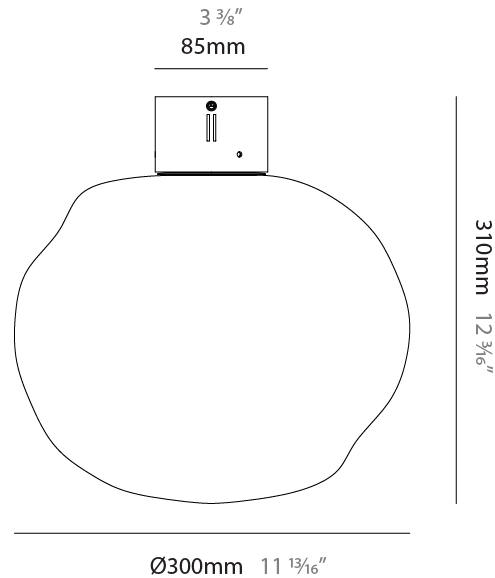

PROJECT	_____
TYPE	_____
SPECIFIER	_____
QUANTITY	_____
DATE	_____

MARK SURFACE

D142024-

base number   Color   Finish   Finish
Temperature   Options   Options

1. To build a product code in our configurator select the specify button on the base model # product page
2. To build a manual product code on this datasheet choose from the options listed below in blue font and add the suffix to the base model #

GENERAL

Series: Mark
Partner: Cangini & Tucci
Division: Design
Installation: Surface
Product Type: Ceiling Surface
Mounting Location: Ceiling

PHYSICAL

Shape: Round
Diameter (mm): 300
Diameter (in): 11 ¹³/₁₆
Height (mm): 310
Height (in): 12 ³/₁₆
Weight (kg): 1.50
Weight (lbs): 3.31
Diffuser: Glass
Fixture Finish: [AMB](#) / [BLK](#) / [BRZ](#) / [GLD](#) / [GRN](#) / [PNK](#) / [RGD](#) / [RUB](#) / [SKB](#) / [SMK](#) / [STE](#) / [TOB](#) / [TRA](#)
Holder Finish: [CHR](#) / [BCR](#) / [MWH](#) / [MBK](#)
Fixture Material: Glass / Metal
Primary Material: Glass - Borosilicate

ELECTRICAL

Lamp Type: LED
Input Wattage (W): 8.4
Dimming: Tri-Mode (Non-Dimming and Phase Dimming (120Vac only) and 0-10V Dimming)
Driver Included: Yes
Driver Location: Integrated
Driver Type: Constant Current - Universal
Driver Class: Class 2
Input Voltage (V): 120
Constant Current (MA): 350mA

LED

Number of LEDs: 1
Color Temperature (°K): [2700](#) / [3000](#)
Nominal Lumen (lm): 1202
CRI: >95 CRI
Efficacy (lm/w): 144
Lamp Life (hrs): 50000

OPTICAL

RATINGS AND CERTIFICATIONS

Certified By: Certified for North American Standards
IP rating: IP20