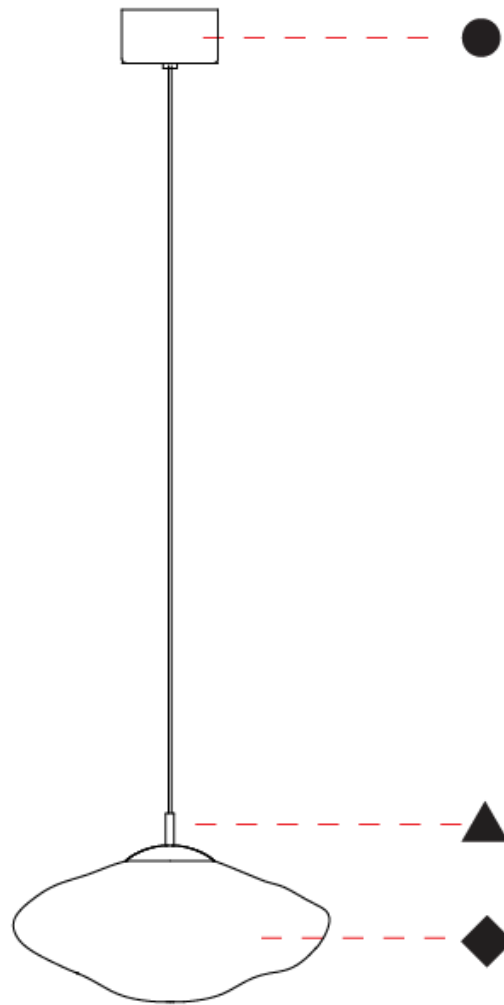

MARK - MONOPOINT SUSPENSION

D141316-

PROJECT
TYPE
SPECIFIER
QUANTITY
DATE

D