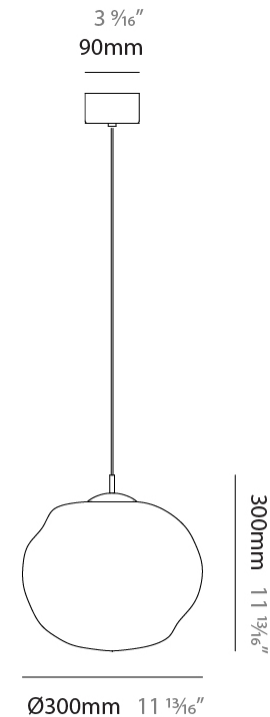

1. To build a product code in our configurator select the specify button on the base model # product page
2. To build a manual product code on this datasheet choose from the options listed below in blue font and add the suffix to the base model #

GENERAL

Series: Mark
Subseries: Mark - Monopoint
Partner: Cangini & Tucci
Division: Design
Installation: Suspension
Product Type: Pendant
Mounting Location: Ceiling

PHYSICAL

Shape: Round
Diameter (mm): 300
Diameter (in): 11 ¹³/₁₆
Height (mm): 300
Height (in): 12 ³/₁₆
Max. Overall Height (mm): 2300
Max. Overall Height (in): 90 ⁹/₁₆
Weight (kg): 1.50
Weight (lbs): 3.31
Diffuser: Glass
Fixture Finish: AMB / BLK / BRZ / GLD / GRN / PNK / RGD / RUB / SKB / SMK / STE / TOB / TRA
Holder Finish: CHR / BCR / MWH / MBK
Fixture Material: Glass / Metal
Primary Material: Glass - Borosilicate
Cable Details: 2000mm/78 3/4" Transparent Cable

ELECTRICAL

Lamp Type: LED
Input Wattage (W): 8.4
Dimming: Tri-Mode (Non-Dimming and Phase Dimming (120Vac only) and 0-10V Dimming)
Driver Included: Yes
Driver Location: Integrated
Driver Type: Constant Current - Universal
Driver Class: Class 2
Input Voltage (V): 120
Constant Current (MA): 350mA

LED

Number of LEDs: 1
Color Temperature (°K): 2700 / 3000
Nominal Lumen (lm): 1202
CRI: >95 CRI
Efficacy (lm/w): 144
Lamp Life (hrs): 50000

OPTICAL

RATINGS AND CERTIFICATIONS

Certified By: Certified for North American Standards
IP rating: IP20