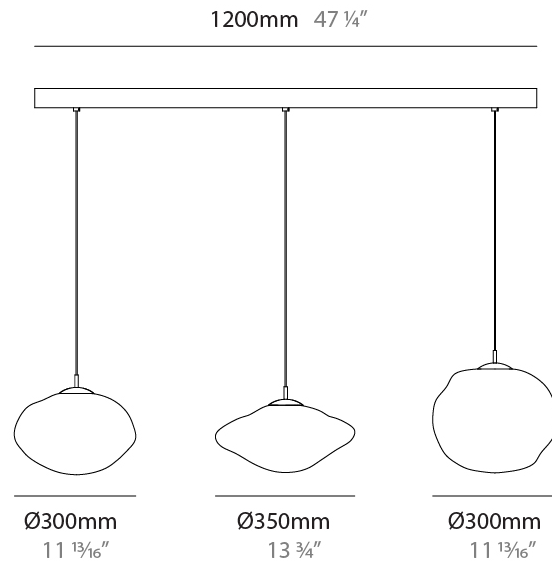

base number   Color   Finish   Finish
Temperature   Options   Options

1. To build a product code in our configurator select the specify button on the base model # product page
2. To build a manual product code on this datasheet choose from the options listed below in blue font and add the suffix to the base model #

GENERAL

Series: Mark
Subseries: Mark - 3L Linear
Partner: Cangini & Tucci
Division: Design
Installation: Suspension
Product Type: Clusters
Mounting Location: Ceiling

PHYSICAL

Diameter (mm): 300
Diameter (in): 11 ¹³/₁₆
Length (mm): 1200
Length (in): 47 ¹/₄
Height (mm): 300
Height (in): 11 ¹³/₁₆
Max. Overall Height (mm): 2300
Max. Overall Height (in): 90 ⁹/₁₆
Weight (kg): 1.50
Weight (lbs): 3.31
Diffuser: Glass
Fixture Finish: [AMB / BLK / BRZ / GLD / GRN / PNK / RGD / RUB / SKB / SMK / STE / TOB / TRA](#)
Holder Finish: CHR / BCR / MWH / MBK
Fixture Material: Glass / Metal
Primary Material: Glass - Borosilicate

ELECTRICAL

Lamp Type: LED
Input Wattage (W): 25.2
Dimming: Tri-Mode (Non-Dimming and Phase Dimming (120Vac only) and 0-10V Dimming)
Driver Included: Yes
Driver Location: Integrated
Driver Type: Constant Current - Universal
Driver Class: Class 2
Input Voltage (V): 120
Constant Current (MA): 350mA

LED

Number of LEDs: 3
Color Temperature (°K): [2700 / 3000](#)
Nominal Lumen (lm): 3606
CRI: >95 CRI
Lamp Life (hrs): 50000

OPTICAL

RATINGS AND CERTIFICATIONS

Certified By: Certified for North American Standards
IP rating: IP20