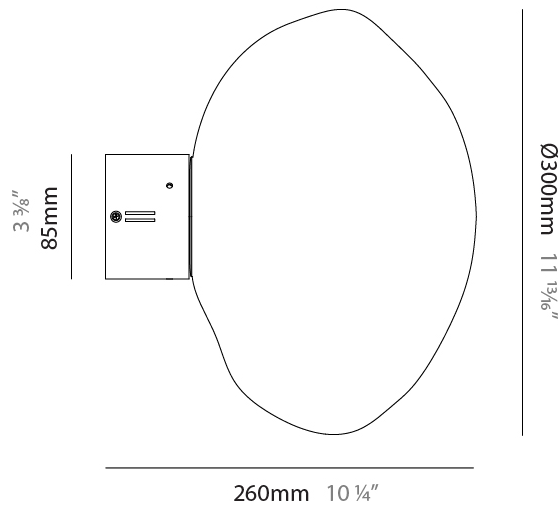

PROJECT	
TYPE	
SPECIFIER	
QUANTITY	
DATE	

MARK SURFACE

D143043-

base number	Color Temperature	Finish Options	Finish Options

1. To build a product code in our configurator select the specify button on the base model # product page
2. To build a manual product code on this datasheet choose from the options listed below in blue font and add the suffix to the base model #

GENERAL

Series: Mark
Partner: Cangini & Tucci
Division: Design
Installation: Surface
Product Type: Wall Surface
Mounting Location: Wall

PHYSICAL

Shape: Oval
Diameter (mm): 300
Diameter (in): 11 ¹³/₁₆
Height (mm): 260
Height (in): 10 ¹/₄
Weight (kg): 1.50
Weight (lbs): 3.31
Diffuser: Glass
Fixture Finish: AMB / BLK / BRZ / GLD / GRN / PNK / RGD / RUB / SKB / SMK / STE / TOB / TRA
Holder Finish: CHR / BCR / MWH / MBK
Fixture Material: Glass / Metal
Primary Material: Glass - Borosilicate

ELECTRICAL

Lamp Type: LED
Input Wattage (W): 8.4
Dimming: Tri-Mode (Non-Dimming and Phase Dimming (120Vac only) and 0-10V Dimming)
Driver Included: Yes
Driver Location: Integrated
Driver Type: Constant Current - Universal
Driver Class: Class 2
Input Voltage (V): 120
Constant Current (MA): 350mA

LED

Number of LEDs: 1
Color Temperature (°K): 2700 / 3000
Nominal Lumen (lm): 1202
CRI: >95 CRI
Efficacy (lm/w): 144
Lamp Life (hrs): 50000

OPTICAL

RATINGS AND CERTIFICATIONS

Certified By: Certified for North American Standards
IP rating: IP20