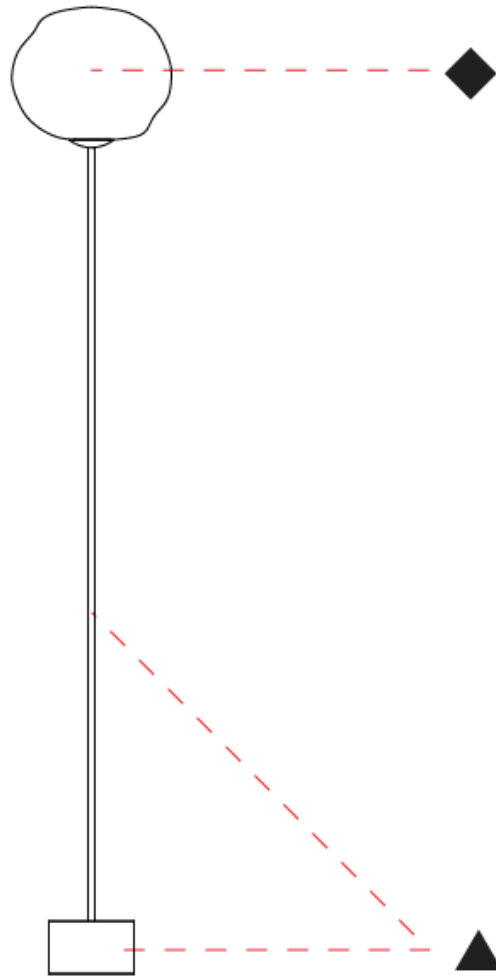

D144052-

PROJECT	_____
TYPE	_____
SPECIFIER	_____
QUANTITY	_____
DATE	_____

D