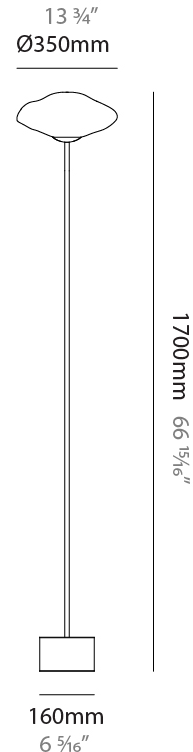

MARK PORTABLE

D144054-

base number   Color   Finish   Finish
Temperature   Options   Options

1. To build a product code in our configurator select the specify button on the base model # product page
2. To build a manual product code on this datasheet choose from the options listed below in blue font and add the suffix to the base model #

GENERAL

Series: Mark
Partner: Cangini & Tucci
Division: Design
Installation: Portable
Product Type: Floor
Mounting Location: Floor

PHYSICAL

Shape: Oval
Diameter (mm): 300
Diameter (in): 11 ¹³/₁₆
Height (mm): 1800
Height (in): 70 ⁷/₈
Weight (kg): 8.0
Weight (lbs): 17.64
Fixture Finish: [AMB / BLK / BRZ / GLD / GRN / PNK / RGD / RUB / SKB / SMK / STE / TOB / TRA](#)
Holder Finish: [SGD / SBK](#)
Fixture Material: Glass / Metal
Primary Material: Glass - Borosilicate
Cable Details: 2000mm/78 3/4" Transparent Cable

ELECTRICAL

Lamp Type: LED
Input Wattage (W): 12
Dimming: Tri-Mode (Non-Dimming and Phase Dimming (120Vac only) and 0-10V Dimming)
Driver Included: Yes
Driver Location: Integrated
Driver Type: Constant Current - Universal
Driver Class: Class 2
Input Voltage (V): 120
Constant Current (MA): 500mA

LED

Number of LEDs: 1
Color Temperature (°K): [2700 / 3000](#)
Nominal Lumen (lm): 1717
CRI: >95 CRI
Lamp Life (hrs): 50000

OPTICAL

RATINGS AND CERTIFICATIONS

Certified By: Certified for North American Standards
IP rating: IP20

PROJECT
TYPE
SPECIFIER
QUANTITY
DATE