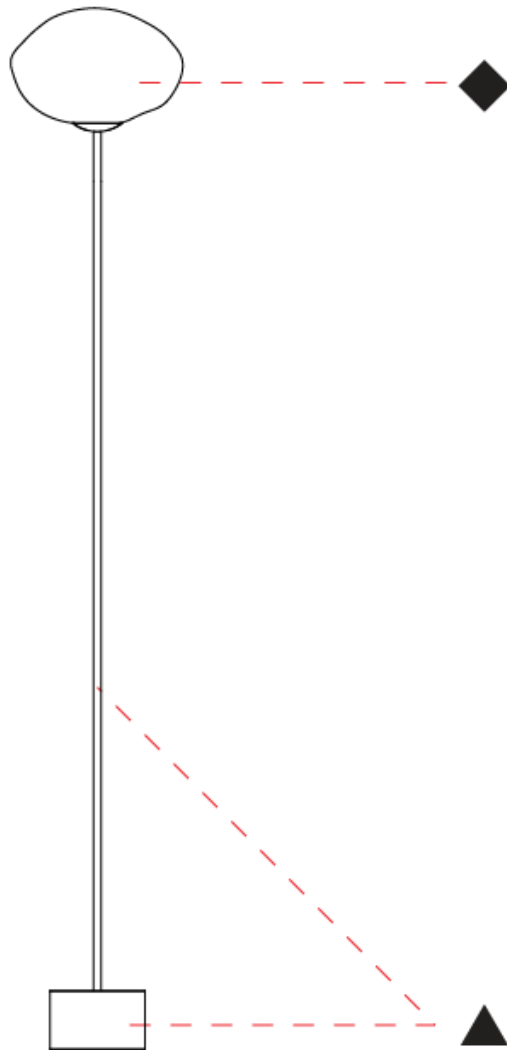

D144053-

PROJECT	_____
TYPE	_____
SPECIFIER	_____
QUANTITY	_____
DATE	_____

D