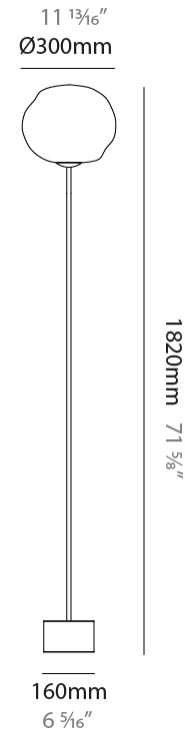

MARK PORTABLE

D144052-

base number   Color   Finish   Finish
Temperature   Options   Options

1. To build a product code in our configurator select the specify button on the base model # product page
2. To build a manual product code on this datasheet choose from the options listed below in blue font and add the suffix to the base model #

GENERAL

Series: Mark
Partner: Cangini & Tucci
Division: Design
Installation: Portable
Product Type: Floor
Mounting Location: Floor

PHYSICAL

Shape: Round
Diameter (mm): 300
Diameter (in): 11 ¹³/₁₆
Height (mm): 1820
Height (in): 71 ⁵/₈
Weight (kg): 8.0
Weight (lbs): 17.64
Fixture Finish: [AMB / BLK / BRZ / GLD / GRN / PNK / RGD / RUB / SKB / SMK / STE / TOB / TRA](#)
Holder Finish: [SGD / SBK](#)
Fixture Material: Glass / Metal
Primary Material: Glass - Borosilicate
Cable Details: 2000mm/78 3/4" Transparent Cable

ELECTRICAL

Lamp Type: LED
Input Wattage (W): 12
Dimming: Tri-Mode (Non-Dimming and Phase Dimming (120Vac only) and 0-10V Dimming)
Driver Included: Yes
Driver Location: Integrated
Driver Type: Constant Current - Universal
Driver Class: Class 2
Input Voltage (V): 120
Constant Current (MA): 500mA

LED

Number of LEDs: 1
Color Temperature (°K): [2700 / 3000](#)
Nominal Lumen (lm): 1717
CRI: >95 CRI
Lamp Life (hrs): 50000

OPTICAL

RATINGS AND CERTIFICATIONS

Certified By: Certified for North American Standards
IP rating: IP20

PROJECT _____
TYPE _____
SPECIFIER _____
QUANTITY _____
DATE _____