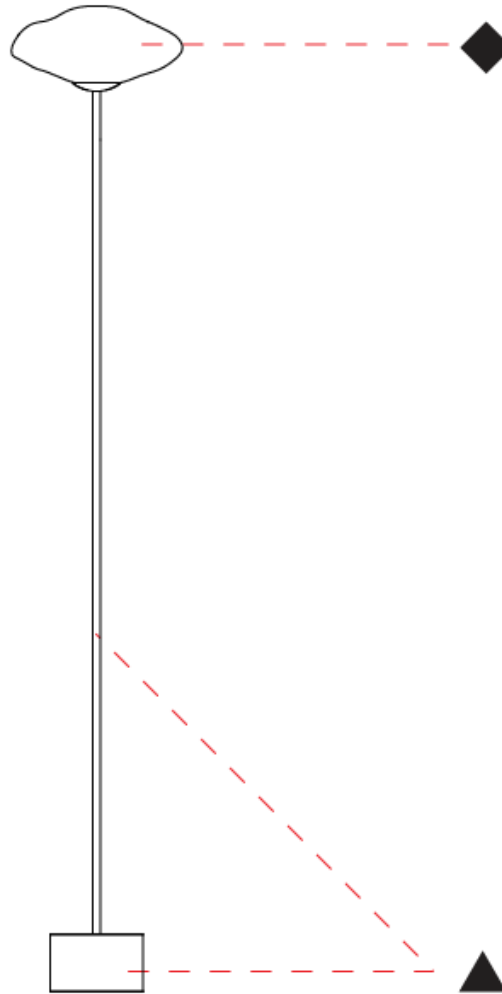

D144054-

PROJECT	_____
TYPE	_____
SPECIFIER	_____
QUANTITY	_____
DATE	_____

D