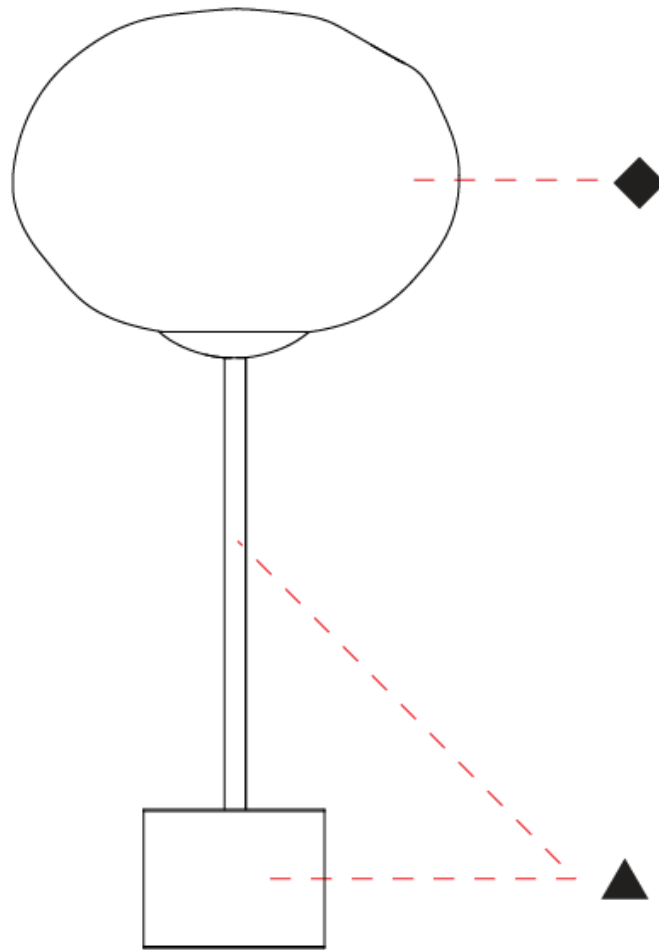

D144049-

PROJECT	_____
TYPE	_____
SPECIFIER	_____
QUANTITY	_____
DATE	_____

D