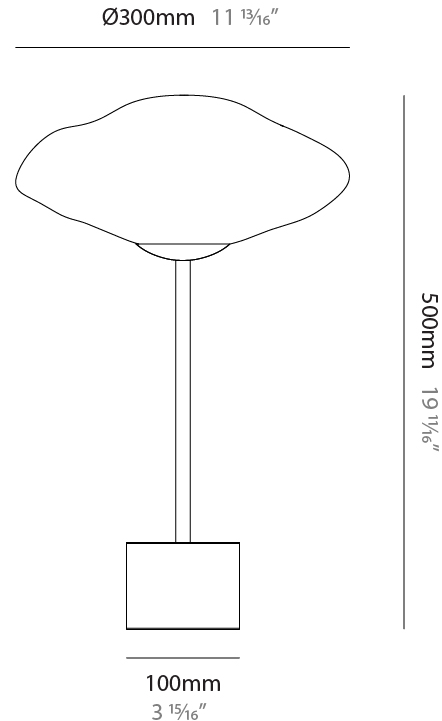

MARK PORTABLE

D144051-

base number   Color   Finish   Finish
Temperature   Options   Options

1. To build a product code in our configurator select the specify button on the base model # product page
2. To build a manual product code on this datasheet choose from the options listed below in blue font and add the suffix to the base model #

GENERAL

Series: Mark
Partner: Cangini & Tucci
Division: Design
Installation: Portable
Product Type: Table
Mounting Location: Table

PHYSICAL

Shape: Oval
Diameter (mm): 250
Diameter (in): 9 ¹³/₁₆
Height (mm): 500
Height (in): 19 ¹¹/₁₆
Weight (kg): 6.50
Weight (lbs): 14.33
Fixture Finish: [AMB](#) / [BLK](#) / [BRZ](#) / [GLD](#) / [GRN](#) / [PNK](#) / [RGD](#) / [RUB](#) / [SKB](#) / [SMK](#) / [STE](#) / [TOB](#) / [TRA](#)
Holder Finish: [SGD](#) / [SBK](#)
Fixture Material: Glass / Metal
Primary Material: Glass - Borosilicate
Cable Details: 2000mm/78 3/4" Transparent Cable

ELECTRICAL

Lamp Type: LED
Input Wattage (W): 6
Dimming: Tri-Mode (Non-Dimming and Phase Dimming (120Vac only) and 0-10V Dimming)
Driver Included: Yes
Driver Location: Integrated
Driver Type: Constant Current - Universal
Driver Class: Class 2
Input Voltage (V): 120
Constant Current (MA): 500mA

LED

Number of LEDs: 1
Color Temperature (°K): [2700](#) / [3000](#)
Nominal Lumen (lm): 866
CRI: >95 CRI
Lamp Life (hrs): 50000

OPTICAL

RATINGS AND CERTIFICATIONS

Certified By: Certified for North American Standards
IP rating: IP20

PROJECT
TYPE
SPECIFIER
QUANTITY
DATE