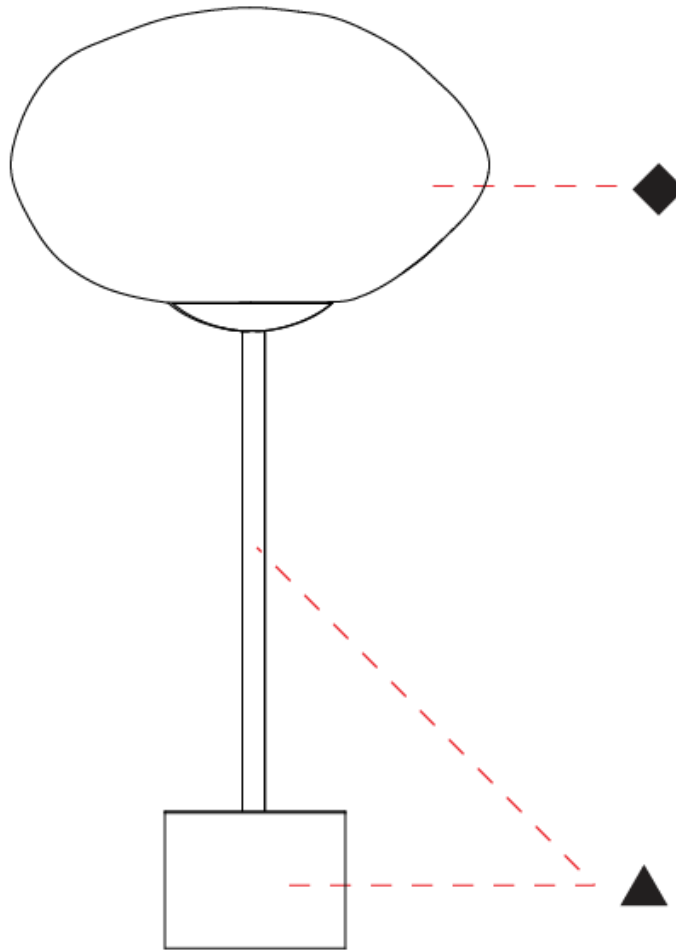

D144050-

PROJECT	_____
TYPE	_____
SPECIFIER	_____
QUANTITY	_____
DATE	_____

D