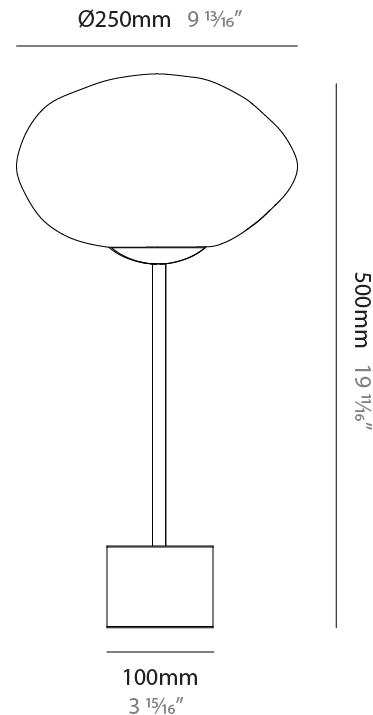

MARK PORTABLE

D144050-

base number   Color   Finish   Finish
Temperature   Options   Options

1. To build a product code in our configurator select the specify button on the base model # product page
2. To build a manual product code on this datasheet choose from the options listed below in blue font and add the suffix to the base model #

GENERAL

Series: Mark
Partner: Cangini & Tucci
Division: Design
Installation: Portable
Product Type: Table
Mounting Location: Table

PHYSICAL

Shape: Oval
Diameter (mm): 300
Diameter (in): 11 ¹³/₁₆
Height (mm): 480
Height (in): 18 ⁷/₈
Weight (kg): 6.50
Weight (lbs): 14.33
Fixture Finish: [AMB / BLK / BRZ / GLD / GRN / PNK / RGD / RUB / SKB / SMK / STE / TOB / TRA](#)
Holder Finish: [SGD / SBK](#)
Fixture Material: Glass / Metal
Primary Material: Glass - Borosilicate
Cable Details: 2000mm/78 3/4" Transparent Cable

ELECTRICAL

Lamp Type: LED
Input Wattage (W): 6
Dimming: Tri-Mode (Non-Dimming and Phase Dimming (120Vac only) and 0-10V Dimming)
Driver Included: Yes
Driver Location: Integrated
Driver Type: Constant Current - Universal
Driver Class: Class 2
Input Voltage (V): 120
Constant Current (MA): 500mA

LED

Number of LEDs: 1
Color Temperature (°K): [2700 / 3000](#)
Nominal Lumen (lm): 866
CRI: >95 CRI
Lamp Life (hrs): 50000

OPTICAL

RATINGS AND CERTIFICATIONS

Certified By: Certified for North American Standards
IP rating: IP20

PROJECT
TYPE
SPECIFIER
QUANTITY
DATE