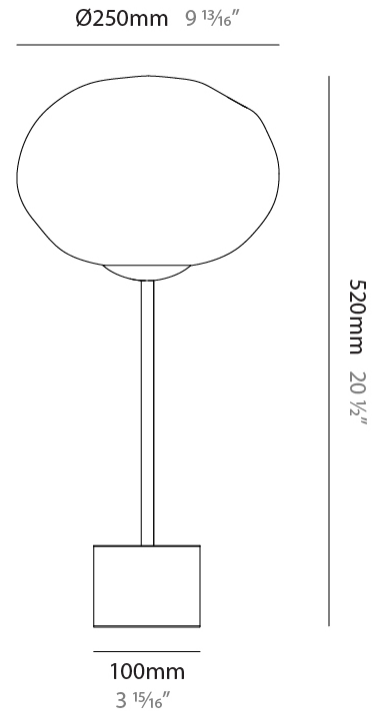

MARK PORTABLE

D144049-

base number   Color   Finish   Finish
Temperature   Options   Options

1. To build a product code in our configurator select the specify button on the base model # product page
2. To build a manual product code on this datasheet choose from the options listed below in blue font and add the suffix to the base model #

GENERAL

Series: Mark
Partner: Cangini & Tucci
Division: Design
Installation: Portable
Product Type: Table
Mounting Location: Table

PHYSICAL

Shape: Round
Diameter (mm): 250
Diameter (in): 9 ¹³/₁₆
Height (mm): 520
Height (in): 20 ¹/₂
Weight (kg): 6.50
Weight (lbs): 14.33
Fixture Finish: [AMB / BLK / BRZ / GLD / GRN / PNK / RGD / RUB / SKB / SMK / STE / TOB / TRA](#)
Holder Finish: [SGD / SBK](#)
Fixture Material: [Glass / Metal](#)
Primary Material: [Glass - Borosilicate](#)
Cable Details: 2000mm/78 3/4" Transparent Cable

ELECTRICAL

Lamp Type: LED
Input Wattage (W): 6
Dimming: [Tri-Mode (Non-Dimming and Phase Dimming (120Vac only) and 0-10V Dimming)](#)
Driver Included: [Yes](#)
Driver Location: [Integrated](#)
Driver Type: [Constant Current - Universal](#)
Driver Class: [Class 2](#)
Input Voltage (V): [120](#)
Constant Current (MA): [500mA](#)

LED

Number of LEDs: 1
Color Temperature (°K): [2700 / 3000](#)
Nominal Lumen (lm): 866
CRI: [>95 CRI](#)
Lamp Life (hrs): [50000](#)

OPTICAL

RATINGS AND CERTIFICATIONS

Certified By: [Certified for North American Standards](#)
IP rating: [IP20](#)

PROJECT
TYPE
SPECIFIER
QUANTITY
DATE