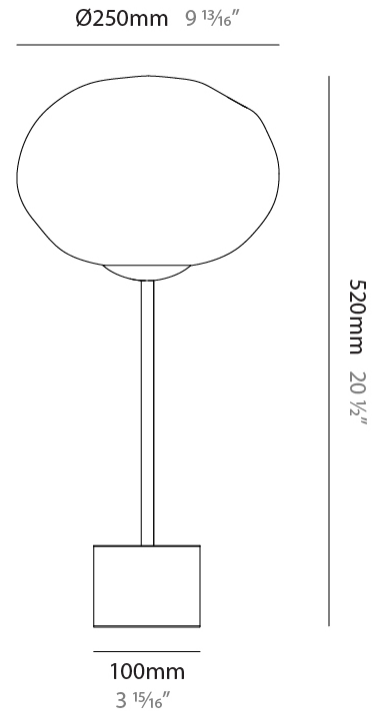

MARK PORTABLE

D144049-

base number   Color   Finish   Finish
Temperature   Options   Options

1. To build a product code in our configurator select the specify button on the base model # product page
2. To build a manual product code on this datasheet choose from the options listed below in blue font and add the suffix to the base model #

GENERAL

Series: Mark
Partner: Cangini & Tucci
Division: Design
Installation: Portable
Product Type: Table
Mounting Location: Table

PHYSICAL

Shape: Round
Diameter (mm): 250
Diameter (in): 9 ¹³/₁₆
Height (mm): 520
Height (in): 20 ¹/₂
Weight (kg): 6.50
Weight (lbs): 14.33
Fixture Finish: [AMB / BLK / BRZ / GLD / GRN / PNK / RGD / RUB / SKB / SMK / STE / TOB / TRA](#)
Holder Finish: [SGD / SBK](#)
Fixture Material: Glass / Metal
Primary Material: Glass - Borosilicate
Cable Details: 2000mm/78 3/4" Transparent Cable

ELECTRICAL

Lamp Type: LED
Input Wattage (W): 6
Dimming: Tri-Mode (Non-Dimming and Phase Dimming (120Vac only) and 0-10V Dimming)
Driver Included: Yes
Driver Location: Integrated
Driver Type: Constant Current - Universal
Driver Class: Class 2
Input Voltage (V): 120
Constant Current (MA): 500mA

LED

Number of LEDs: 1
Color Temperature (°K): [2700 / 3000](#)
Nominal Lumen (lm): 866
CRI: >95 CRI
Lamp Life (hrs): 50000

OPTICAL

RATINGS AND CERTIFICATIONS

Certified By: Certified for North American Standards
IP rating: IP20

PROJECT
TYPE
SPECIFIER
QUANTITY
DATE