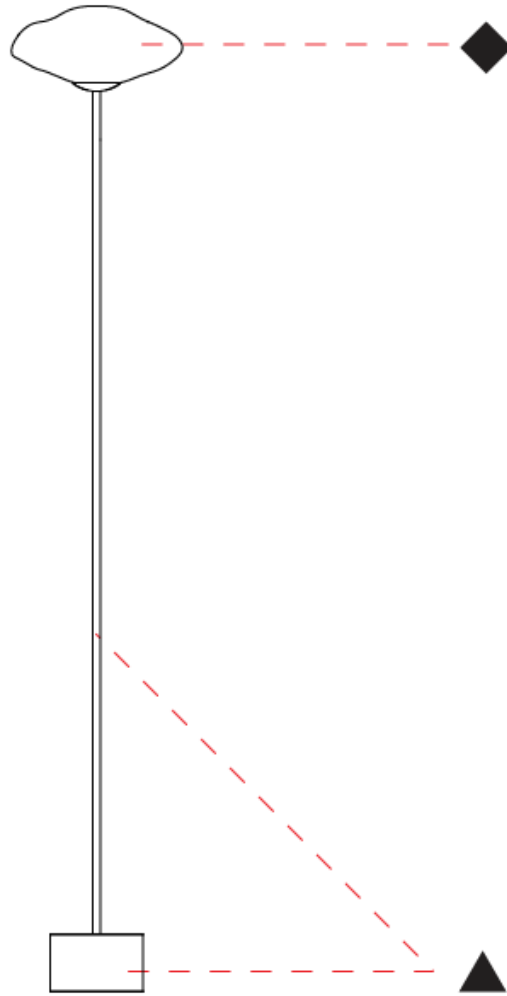

D144054-

PROJECT	_____
TYPE	_____
SPECIFIER	_____
QUANTITY	_____
DATE	_____

D