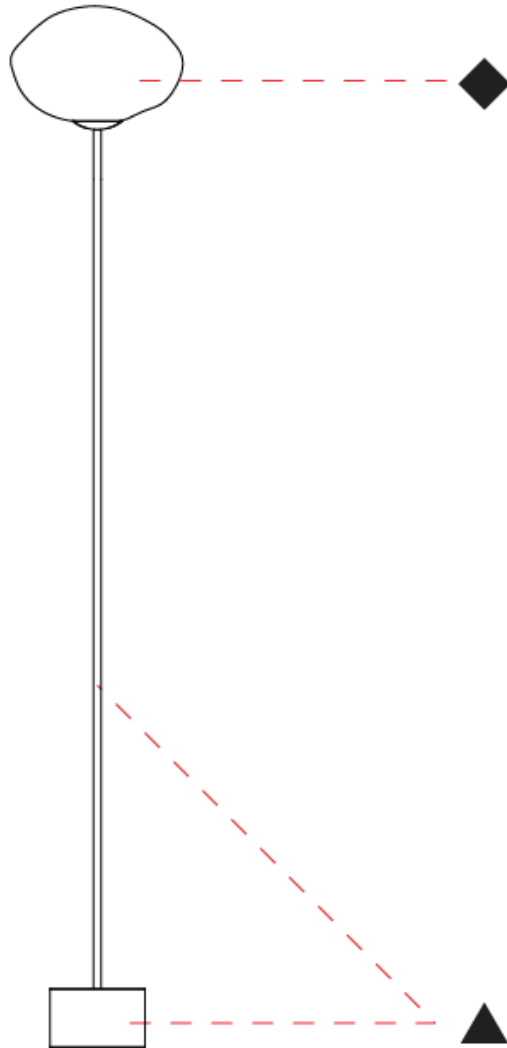

D144053-

PROJECT
TYPE
SPECIFIER
QUANTITY
DATE

D