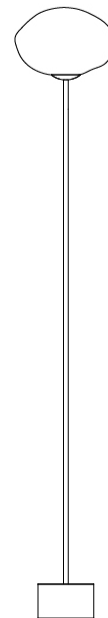

MARK PORTABLE

D144053-

base number Color Finish Finish
 Temperature Options Options

- To build a product code in our configurator select the specify button on the base model # product page
- To build a manual product code on this datasheet choose from the options listed below in blue font and add the suffix to the base model #

GENERAL

Series: Mark
 Partner: Cangini & Tucci
 Division: Design
 Installation: Portable
 Product Type: Floor
 Mounting Location: Floor

PHYSICAL

Shape: Oval
 Diameter (mm): 350
 Diameter (in): 13 ³/₄
 Height (mm): 1700
 Height (in): 66 ¹³/₁₆
 Weight (kg): 8.0
 Weight (lbs): 17.64
 Fixture Finish: [AMB / BLK / BRZ / GLD / GRN / PNK / RGD / RUB / SKB / SMK / STE / TOB / TRA](#)
 Holder Finish: [SGD / SBK](#)
 Fixture Material: Glass / Metal
 Primary Material: Glass - Borosilicate
 Cable Details: 2000mm/78 3/4" Transparent Cable

PROJECT _____
 TYPE _____
 SPECIFIER _____
 QUANTITY _____
 DATE _____

11 ¹³/₁₆"
 Ø300mm

1800mm
 70 ⁷/₈"

160mm
 6 ⁵/₁₆"

D144053-

PROJECT
TYPE
SPECIFIER
QUANTITY
DATE

D

MARK PORTABLE

GENERAL

Series: Mark
 Partner: Cangini & Tucci
 Division: Design
 Installation: Portable
 Product Type: Floor
 Mounting Location: Floor

PHYSICAL

Shape: Oval
 Diameter (mm): 300
 Diameter (in): 11 ¹³/₁₆
 Height (mm): 1800
 Height (in): 70 ⁷/₈
 Weight (kg): 8.0
 Weight (lbs): 17.64
 Fixture Finish: [AMB / BLK / BRZ / GLD / GRN / PNK / RGD / RUB / SKB / SMK / STE / TOB / TRA](#)
 Holder Finish: [SGD / SBK](#)
 Fixture Material: Glass / Metal
 Primary Material: Glass - Borosilicate
 Cable Details: 2000mm/78 3/4" Transparent Cable