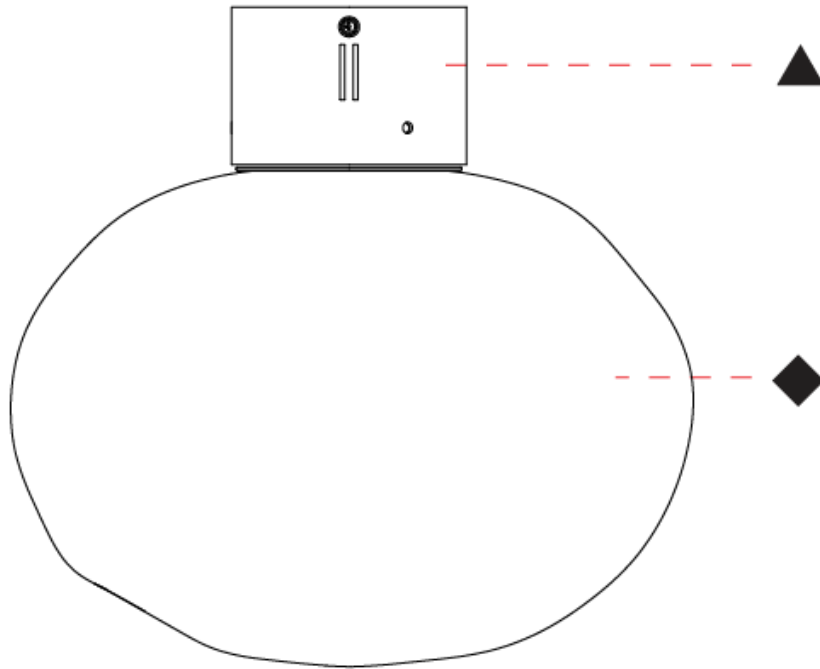

MARK SURFACE

D142023-

PROJECT	_____
TYPE	_____
SPECIFIER	_____
QUANTITY	_____
DATE	_____

D