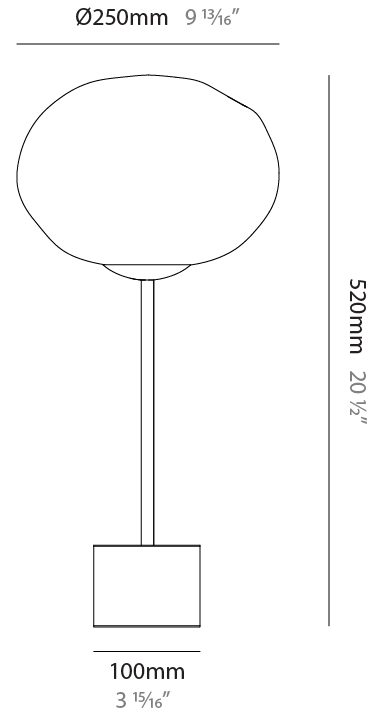

MARK PORTABLE

D144049-

base number   Color   Finish   Finish
Temperature   Options   Options

1. To build a product code in our configurator select the specify button on the base model # product page
2. To build a manual product code on this datasheet choose from the options listed below in blue font and add the suffix to the base model #

GENERAL

Series: Mark
Partner: Cangini & Tucci
Division: Design
Installation: Portable
Product Type: Table
Mounting Location: Table

PHYSICAL

Shape: Round
Diameter (mm): 250
Diameter (in): 9 ¹³/₁₆
Height (mm): 520
Height (in): 20 ¹/₂
Weight (kg): 6.50
Weight (lbs): 14.33
Fixture Finish: [AMB / BLK / BRZ / GLD / GRN / PNK / RGD / RUB / SKB / SMK / STE / TOB / TRA](#)
Holder Finish: [SGD / SBK](#)
Fixture Material: [Glass / Metal](#)
Primary Material: [Glass - Borosilicate](#)
Cable Details: [2000mm/78 3/4" Transparent Cable](#)

ELECTRICAL

Lamp Type: LED
Input Wattage (W): 6
Dimming: [Tri-Mode (Non-Dimming and Phase Dimming (120Vac only) and 0-10V Dimming)](#)
Driver Included: [Yes](#)
Driver Location: [Integrated](#)
Driver Type: [Constant Current - Universal](#)
Driver Class: [Class 2](#)
Input Voltage (V): [120](#)
Constant Current (MA): [500mA](#)

LED

Number of LEDs: 1
Color Temperature (°K): [2700 / 3000](#)
Nominal Lumen (lm): [866](#)
CRI: [>95 CRI](#)
Lamp Life (hrs): [50000](#)

OPTICAL

RATINGS AND CERTIFICATIONS

Certified By: [Certified for North American Standards](#)
IP rating: [IP20](#)

PROJECT
TYPE
SPECIFIER
QUANTITY
DATE