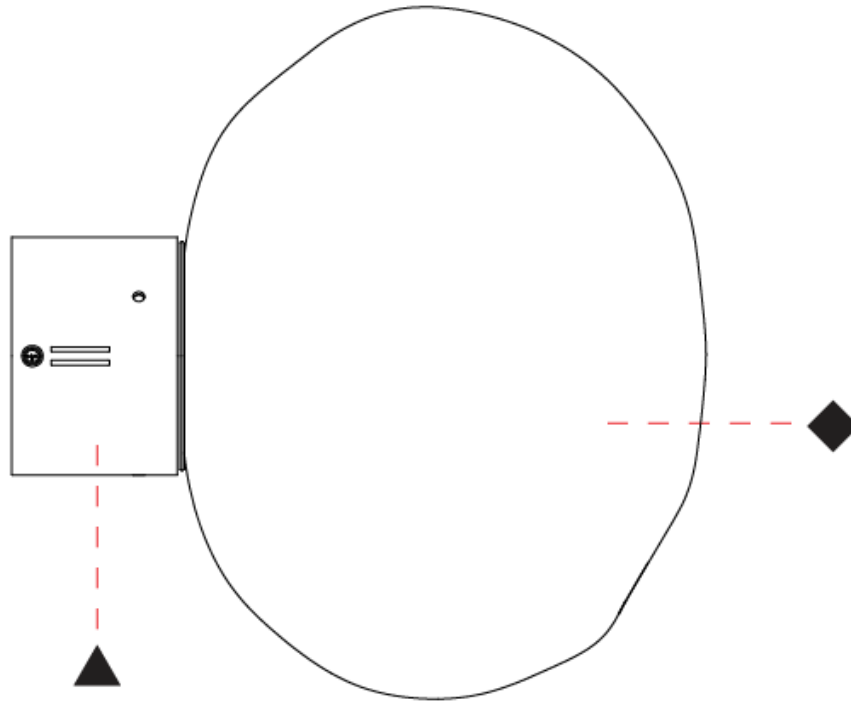

MARK SURFACE

D143040-

PROJECT _____

TYPE _____

SPECIFIER _____

QUANTITY _____

DATE _____

D