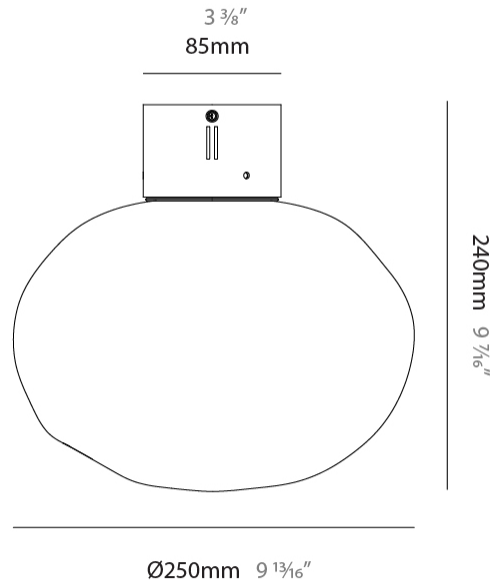

PROJECT
TYPE
SPECIFIER
QUANTITY
DATE

MARK SURFACE

D142023-

base number	Color Temperature	Finish Options	Finish Options

1. To build a product code in our configurator select the specify button on the base model # product page
2. To build a manual product code on this datasheet choose from the options listed below in blue font and add the suffix to the base model #

GENERAL

Series: Mark
Partner: Cangini & Tucci
Division: Design
Installation: Surface
Product Type: Ceiling Surface
Mounting Location: Ceiling

PHYSICAL

Shape: Round
Diameter (mm): 250
Diameter (in): 9 ¹³/₁₆
Height (mm): 240
Height (in): 9 ⁷/₁₆
Weight (kg): 1.20
Weight (lbs): 2.65
Fixture Finish: AMB / BLK / BRZ / GLD / GRN / PNK / RGD / RUB / SKB / SMK / STE / TOB / TRA
Holder Finish: CHR / BCR / MWH / MBK
Fixture Material: Glass / Metal
Primary Material: Glass - Borosilicate

ELECTRICAL

Lamp Type: LED
Input Wattage (W): 8.4
Dimming: Tri-Mode (Non-Dimming and Phase Dimming (120Vac only) and 0-10V Dimming)
Driver Included: Yes
Driver Location: Integrated
Driver Type: Constant Current - Universal
Driver Class: Class 2
Input Voltage (V): 120
Constant Current (MA): 350mA

LED

Number of LEDs: 1
Color Temperature (°K): 2700 / 3000
Nominal Lumen (lm): 1202
CRI: >95 CRI
Efficacy (lm/w): 144
Lamp Life (hrs): 50000

OPTICAL

RATINGS AND CERTIFICATIONS

Certified By: Certified for North American Standards
IP rating: IP20