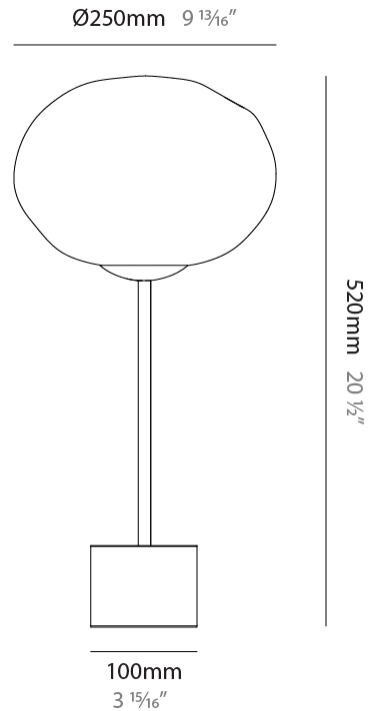

MARK PORTABLE

D144049-

base number   Color   Finish   Finish
Temperature   Options   Options

1. To build a product code in our configurator select the specify button on the base model # product page
2. To build a manual product code on this datasheet choose from the options listed below in blue font and add the suffix to the base model #

GENERAL

Series: Mark
Partner: Cangini & Tucci
Division: Design
Installation: Portable
Product Type: Table
Mounting Location: Table

PHYSICAL

Shape: Round
Diameter (mm): 250
Diameter (in): 9 ¹³/₁₆
Height (mm): 520
Height (in): 20 ¹/₂
Weight (kg): 6.50
Weight (lbs): 14.33
Fixture Finish: [AMB / BLK / BRZ / GLD / GRN / PNK / RGD / RUB / SKB / SMK / STE / TOB / TRA](#)
Holder Finish: [SGD / SBK](#)
Fixture Material: Glass / Metal
Primary Material: Glass - Borosilicate
Cable Details: 2000mm/78 3/4" Transparent Cable

ELECTRICAL

Lamp Type: LED
Input Wattage (W): 6
Dimming: Tri-Mode (Non-Dimming and Phase Dimming (120Vac only) and 0-10V Dimming)
Driver Included: Yes
Driver Location: Integrated
Driver Type: Constant Current - Universal
Driver Class: Class 2
Input Voltage (V): 120
Constant Current (MA): 500mA

LED

Number of LEDs: 1
Color Temperature (°K): [2700 / 3000](#)
Nominal Lumen (lm): 866
CRI: >95 CRI
Lamp Life (hrs): 50000

OPTICAL

RATINGS AND CERTIFICATIONS

Certified By: Certified for North American Standards
IP rating: IP20

PROJECT
TYPE
SPECIFIER
QUANTITY
DATE