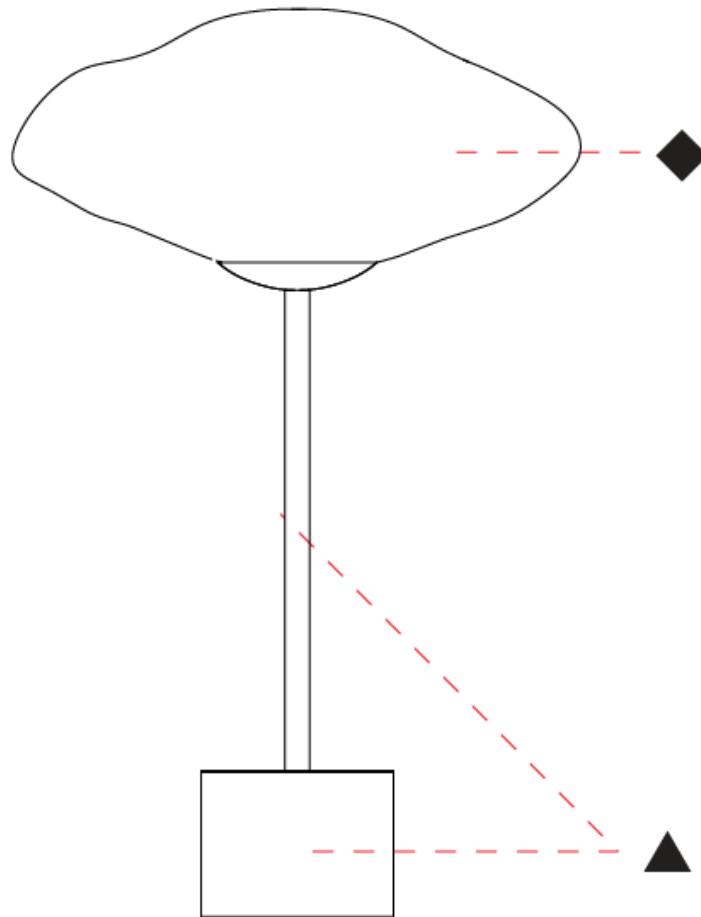

D144051-

PROJECT _____

TYPE _____

SPECIFIER _____

QUANTITY _____

DATE _____

D