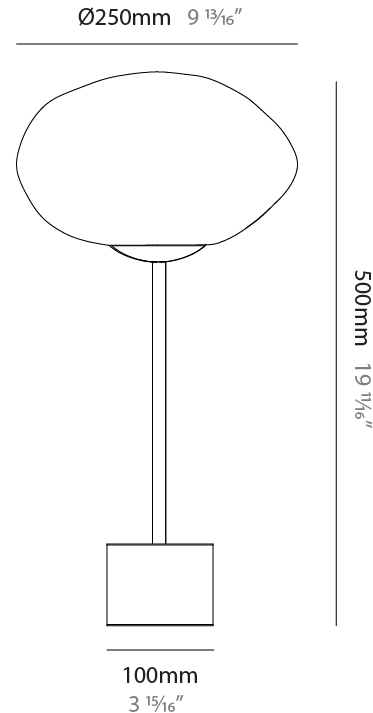

MARK PORTABLE

D144050-

base number   Color   Finish   Finish
Temperature   Options   Options

1. To build a product code in our configurator select the specify button on the base model # product page
2. To build a manual product code on this datasheet choose from the options listed below in blue font and add the suffix to the base model #

GENERAL

Series: Mark
Partner: Cangini & Tucci
Division: Design
Installation: Portable
Product Type: Table
Mounting Location: Table

PHYSICAL

Shape: Oval
Diameter (mm): 300
Diameter (in): 11 ¹³/₁₆
Height (mm): 480
Height (in): 18 ⁷/₈
Weight (kg): 6.50
Weight (lbs): 14.33
Fixture Finish: [AMB / BLK / BRZ / GLD / GRN / PNK / RGD / RUB / SKB / SMK / STE / TOB / TRA](#)
Holder Finish: [SGD / SBK](#)
Fixture Material: Glass / Metal
Primary Material: Glass - Borosilicate
Cable Details: 2000mm/78 3/4" Transparent Cable

ELECTRICAL

Lamp Type: LED
Input Wattage (W): 6
Dimming: Tri-Mode (Non-Dimming and Phase Dimming (120Vac only) and 0-10V Dimming)
Driver Included: Yes
Driver Location: Integrated
Driver Type: Constant Current - Universal
Driver Class: Class 2
Input Voltage (V): 120
Constant Current (MA): 500mA

LED

Number of LEDs: 1
Color Temperature (°K): [2700 / 3000](#)
Nominal Lumen (lm): 866
CRI: >95 CRI
Lamp Life (hrs): 50000

OPTICAL

RATINGS AND CERTIFICATIONS

Certified By: Certified for North American Standards
IP rating: IP20

PROJECT
TYPE
SPECIFIER
QUANTITY
DATE