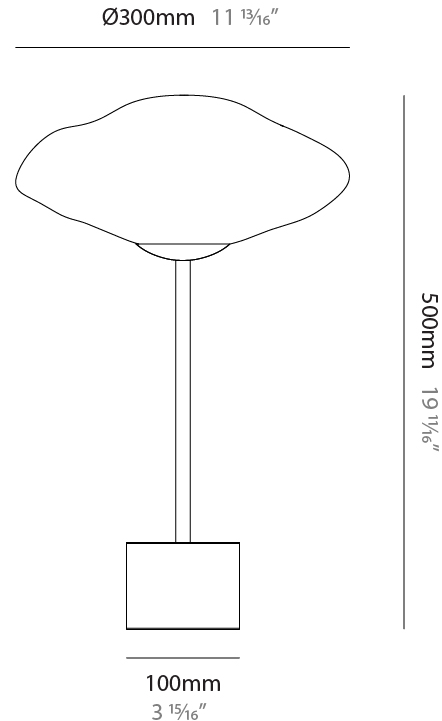

MARK PORTABLE

D144051-

base number   Color   Finish   Finish
Temperature   Options   Options

1. To build a product code in our configurator select the specify button on the base model # product page
2. To build a manual product code on this datasheet choose from the options listed below in blue font and add the suffix to the base model #

GENERAL

Series: Mark
Partner: Cangini & Tucci
Division: Design
Installation: Portable
Product Type: Table
Mounting Location: Table

PHYSICAL

Shape: Oval
Diameter (mm): 250
Diameter (in): 9 ¹³/₁₆
Height (mm): 500
Height (in): 19 ¹¹/₁₆
Weight (kg): 6.50
Weight (lbs): 14.33
Fixture Finish: [AMB / BLK / BRZ / GLD / GRN / PNK / RGD / RUB / SKB / SMK / STE / TOB / TRA](#)
Holder Finish: [SGD / SBK](#)
Fixture Material: [Glass / Metal](#)
Primary Material: [Glass - Borosilicate](#)
Cable Details: [2000mm/78 3/4" Transparent Cable](#)

ELECTRICAL

Lamp Type: LED
Input Wattage (W): 6
Dimming: [Tri-Mode (Non-Dimming and Phase Dimming (120Vac only) and 0-10V Dimming)](#)
Driver Included: [Yes](#)
Driver Location: [Integrated](#)
Driver Type: [Constant Current - Universal](#)
Driver Class: [Class 2](#)
Input Voltage (V): [120](#)
Constant Current (MA): [500mA](#)

LED

Number of LEDs: 1
Color Temperature (°K): [2700 / 3000](#)
Nominal Lumen (lm): [866](#)
CRI: [>95 CRI](#)
Lamp Life (hrs): [50000](#)

OPTICAL

RATINGS AND CERTIFICATIONS

Certified By: [Certified for North American Standards](#)
IP rating: [IP20](#)

PROJECT
TYPE
SPECIFIER
QUANTITY
DATE