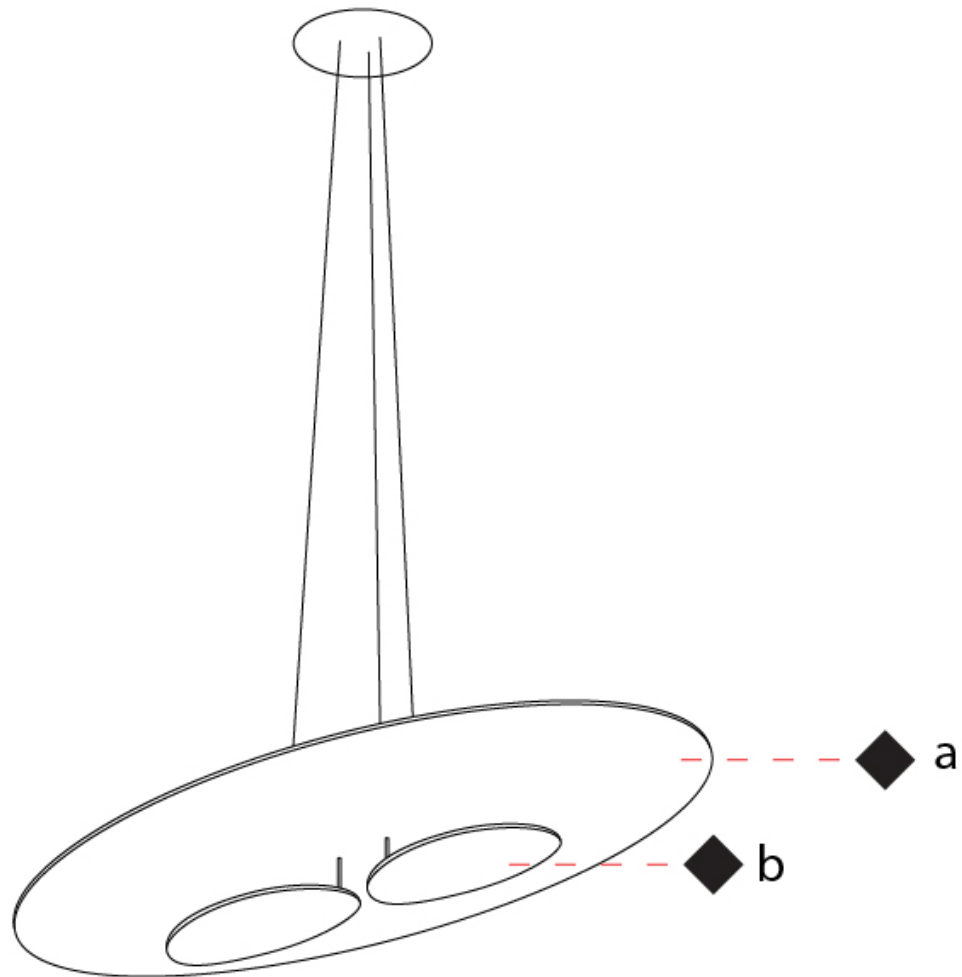

D41084-

PROJECT	_____
TYPE	_____
SPECIFIER	_____
QUANTITY	_____
DATE	_____

D