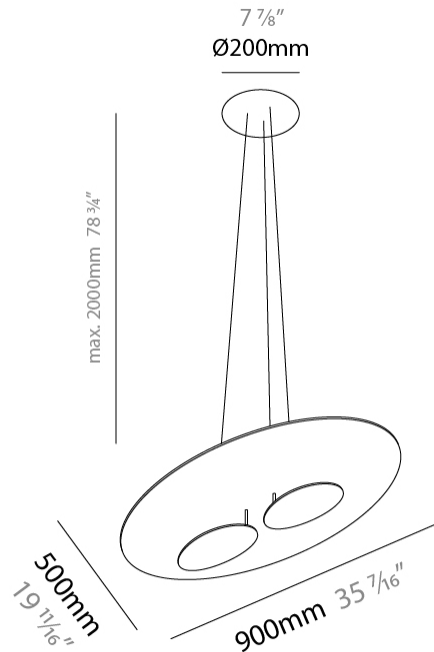

PROJECT	_____
TYPE	_____
SPECIFIER	_____
QUANTITY	_____
DATE	_____

MASAI SUSPENSION

D41083-

base number   LED   Color   Finish
Dimming   Temperature   Options

1. To build a product code in our configurator select the specify button on the base model # product page
2. To build a manual product code on this datasheet choose from the options listed below in blue font and add the suffix to the base model #

GENERAL

Series: Masai
Partner: Icone
Division: Design
Installation: Suspension
Product Type: Pendant
Mounting Location: Ceiling
Light Distribution: Indirect

PHYSICAL

Shape: Oval
Length (mm): 2000
Length (in): 78 ¾
Width (mm): 900
Width (in): 35 7/16
Height (mm): 500
Height (in): 19 11/16
Fixture Finish: WHI / GPB / GPW / GPK / WBB / WBK / SPI / WBI
Fixture Material: Extruded Aluminum

ELECTRICAL

Lamp Type: LED
Input Wattage (W): 45
Dimming: Non-Dimming / Phase Dimming (120vac Only)
Input Voltage (V): 120Vac Direct Line

LED

Color Temperature (°K): 2700 / 3000
Nominal Lumen (lm): 3960 / 4320
CRI: >90 CRI
Lamp Life (hrs): 50000

OPTICAL

RATINGS AND CERTIFICATIONS

Certified By: Certified for North American Standards
IP rating: IP20