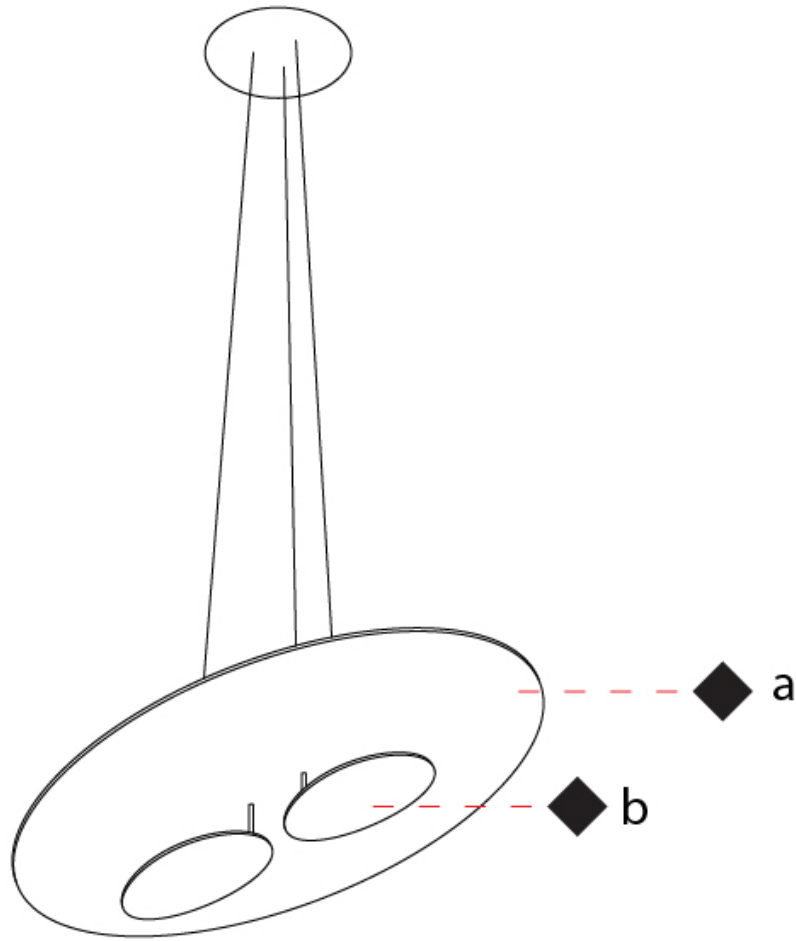

MASAI SUSPENSION

D41083-

PROJECT _____

TYPE _____

SPECIFIER _____

QUANTITY _____

DATE _____

D