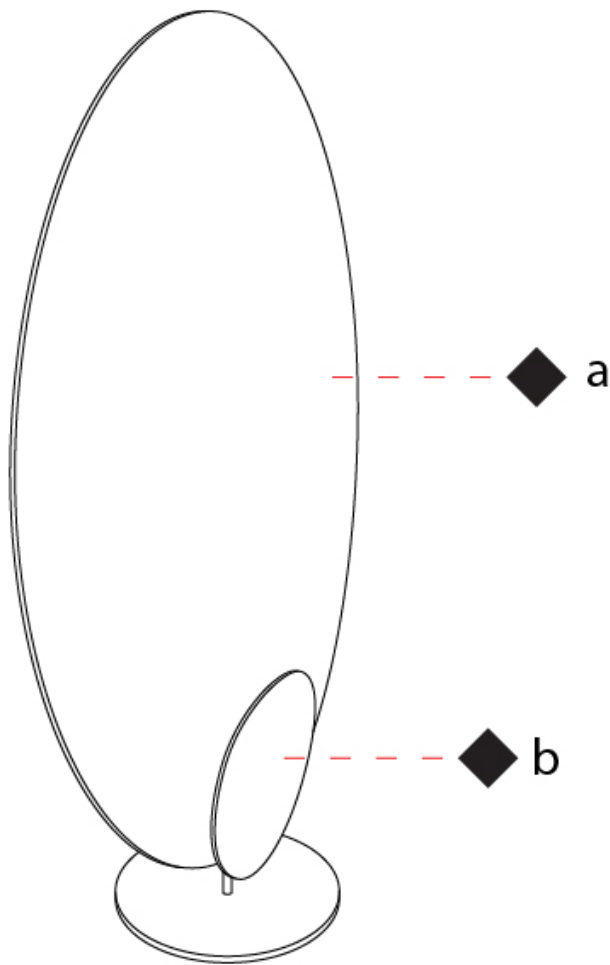

MASAI PORTABLE

D44025-

PROJECT

TYPE

SPECIFIER

QUANTITY

DATE

D