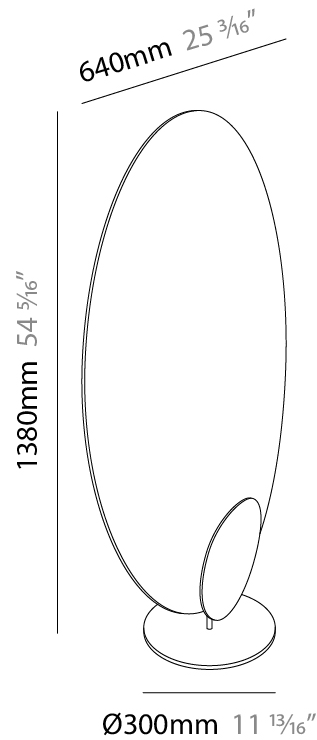

MASAI PORTABLE

D44025-

base number   LED Dimming   Color Temperature   Finish Options

1. To build a product code in our configurator select the specify button on the base model # product page
2. To build a manual product code on this datasheet choose from the options listed below in blue font and add the suffix to the base model #

GENERAL

Series: Masai
Partner: Icone
Division: Design
Installation: Portable
Product Type: Floor
Mounting Location: Floor
Light Distribution: Indirect

PHYSICAL

Shape: Oval
Length (mm): 640
Length (in): 25 ³/₁₆"
Width (mm): 300
Width (in): 11 ¹³/₁₆"
Height (mm): 1380
Height (in): 54 ⁵/₁₆"
Fixture Finish: WHI / GPB / GPW / GPK / WBB / WBK / SPI / WBI
Fixture Material: Extruded Aluminum

ELECTRICAL

Lamp Type: LED
Input Wattage (W): 53
Dimming: Non-Dimming / Phase Dimming (120vac Only)
Input Voltage (V): 120Vac Direct Line

LED

Color Temperature (°K): 2700 / 3000
Nominal Lumen (lm): 6920
CRI: >90 CRI
Lamp Life (hrs): 50000

OPTICAL

RATINGS AND CERTIFICATIONS

Certified By: Certified for North American Standards
IP rating: IP20

PROJECT
TYPE
SPECIFIER
QUANTITY
DATE