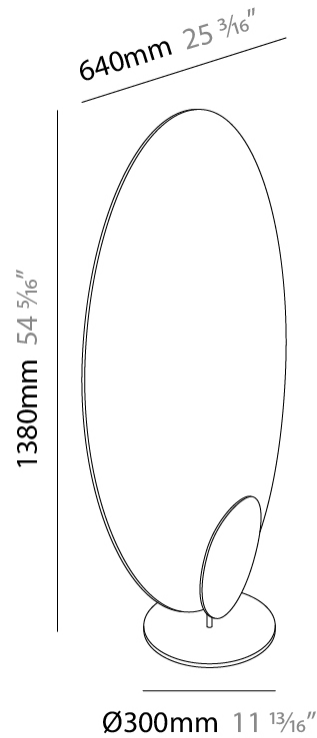

PROJECT	
TYPE	
SPECIFIER	
QUANTITY	
DATE	

MASAI PORTABLE

D44024-

base number	LED Dimming	Color Temperature	Finish Options

1. To build a product code in our configurator select the specify button on the base model # product page
2. To build a manual product code on this datasheet choose from the options listed below in blue font and add the suffix to the base model #

GENERAL

Series: Masai
Partner: Icone
Division: Design
Installation: Portable
Product Type: Floor
Mounting Location: Floor
Light Distribution: Indirect

PHYSICAL

Shape: Oval
Length (mm): 640
Length (in): 25 ³/₁₆"
Width (mm): 300
Width (in): 11 ¹³/₁₆"
Height (mm): 1380
Height (in): 54 ⁵/₁₆"
Fixture Finish: WHI / GPB / GPW / GPK / WBB / WBK / SPI / WBI
Fixture Material: Extruded Aluminum

ELECTRICAL

Lamp Type: LED
Input Wattage (W): 20
Dimming: Non-Dimming / Phase Dimming (120vac Only)
Input Voltage (V): 120Vac Direct Line

LED

Color Temperature (°K): 2700 / 3000
Nominal Lumen (lm): 1920 / 1960
CRI: >90 CRI
Lamp Life (hrs): 50000

OPTICAL

RATINGS AND CERTIFICATIONS

Certified By: Certified for North American Standards
IP rating: IP20