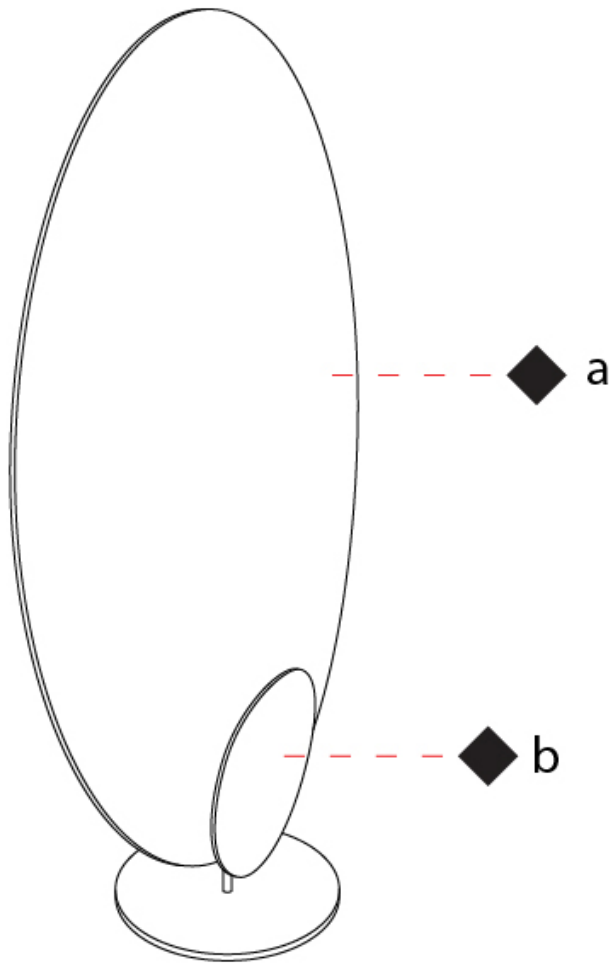

MASAI PORTABLE

D44024-

PROJECT

TYPE

SPECIFIER

QUANTITY

DATE

D