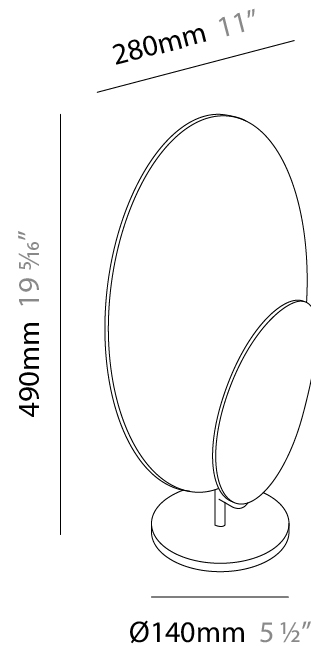

PROJECT
TYPE
SPECIFIER
QUANTITY
DATE

MASAI PORTABLE

D44022-

base number	LED Dimming	Color Temperature	Finish Options

1. To build a product code in our configurator select the specify button on the base model # product page
2. To build a manual product code on this datasheet choose from the options listed below in blue font and add the suffix to the base model #

GENERAL

Series: Masai
Partner: Icone
Division: Design
Installation: Portable
Product Type: Table
Mounting Location: Table
Light Distribution: Indirect

PHYSICAL

Shape: Oval
Length (mm): 280
Length (in): 11
Width (mm): 140
Width (in): 5 1/2
Height (mm): 490
Height (in): 19 5/16
Fixture Finish: WHI / GPB / GPW / GPK / WBB / WBK / SPI / WBI
Fixture Material: Extruded Aluminum

ELECTRICAL

Lamp Type: LED
Input Wattage (W): 15
Dimming: Non-Dimming / Phase Dimming (120vac Only)
Input Voltage (V): 120Vac Direct Line

LED

Color Temperature (°K): 2700 / 3000
Nominal Lumen (lm): 1320 / 1440
CRI: >90 CRI
Lamp Life (hrs): 50000

OPTICAL

RATINGS AND CERTIFICATIONS

Certified By: Certified for North American Standards
IP rating: IP20