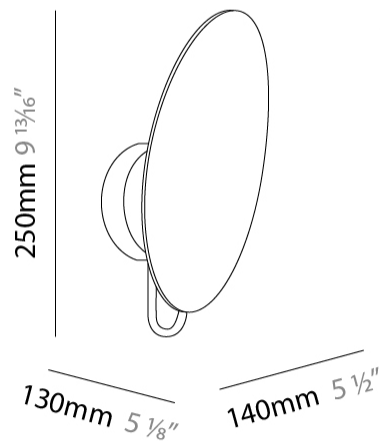

#### PHYSICAL

Shape: Oval  
 Length (mm): 250  
 Length (in): 9 <sup>13</sup>/<sub>16</sub>  
 Width (mm): 140  
 Width (in): 5 <sup>1</sup>/<sub>2</sub>  
 Height (mm): 130  
 Height (in): 5 <sup>1</sup>/<sub>8</sub>  
 Fixture Finish: WHI / BLK / BBZ / BIN  
 Fixture Material: Extruded Aluminum

#### OPTICAL

#### RATINGS AND CERTIFICATIONS

Certified By: Certified for North American Standards  
 IP rating: IP20

PROJECT
TYPE
SPECIFIER
QUANTITY
DATE

4 ¼"  
 Ø108mm

J-Box cover plate  
 Included

D43077-

PROJECT

TYPE

#### PHYSICAL

Shape: Oval
Length (mm): 280
Length (in): 11
Width (mm): 140
Width (in): 5 1/2
Height (mm): 490
Height (in): 19 5/16
Fixture Finish: WHI / GPB / GPW / GPK / WBB / WBK / SPI / WBI
Fixture Material: Extruded Aluminum