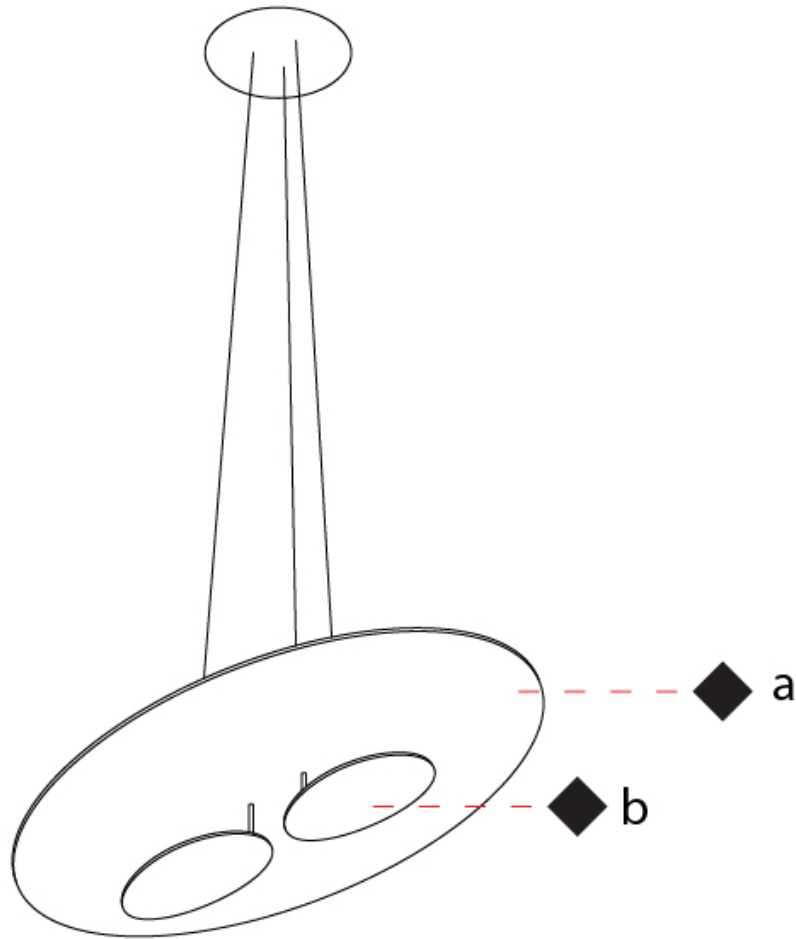

D41083-

PROJECT

TYPE

SPECIFIER

QUANTITY

DATE

D