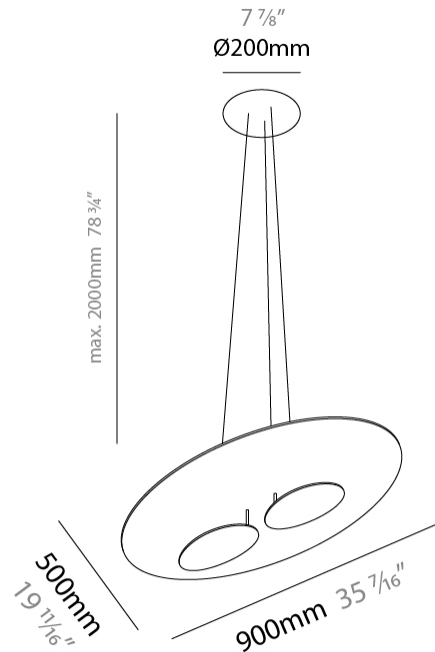

PROJECT	_____
TYPE	_____
SPECIFIER	_____
QUANTITY	_____
DATE	_____

MASAI SUSPENSION

D41083-

base number	LED	Color	Finish
	Dimming	Temperature	Options

1. To build a product code in our configurator select the specify button on the base model # product page
2. To build a manual product code on this datasheet choose from the options listed below in blue font and add the suffix to the base model #

GENERAL

Series: Masai
Partner: Icone
Division: Design
Installation: Suspension
Product Type: Pendant
Mounting Location: Ceiling
Light Distribution: Indirect

PHYSICAL

Shape: Oval
Length (mm): 2000
Length (in): 78 3/4
Width (mm): 900
Width (in): 35 7/16
Height (mm): 500
Height (in): 19 11/16
Fixture Finish: WHI / GPB / GPW / GPK / WBB / WBK / SPI / WBI
Fixture Material: Extruded Aluminum

ELECTRICAL

Lamp Type: LED
Input Wattage (W): 45
Dimming: Non-Dimming / Phase Dimming (120vac Only)
Input Voltage (V): 120Vac Direct Line

LED

Color Temperature (°K): 2700 / 3000
Nominal Lumen (lm): 3960 / 4320
CRI: >90 CRI
Lamp Life (hrs): 50000

OPTICAL

RATINGS AND CERTIFICATIONS

Certified By: Certified for North American Standards
IP rating: IP20