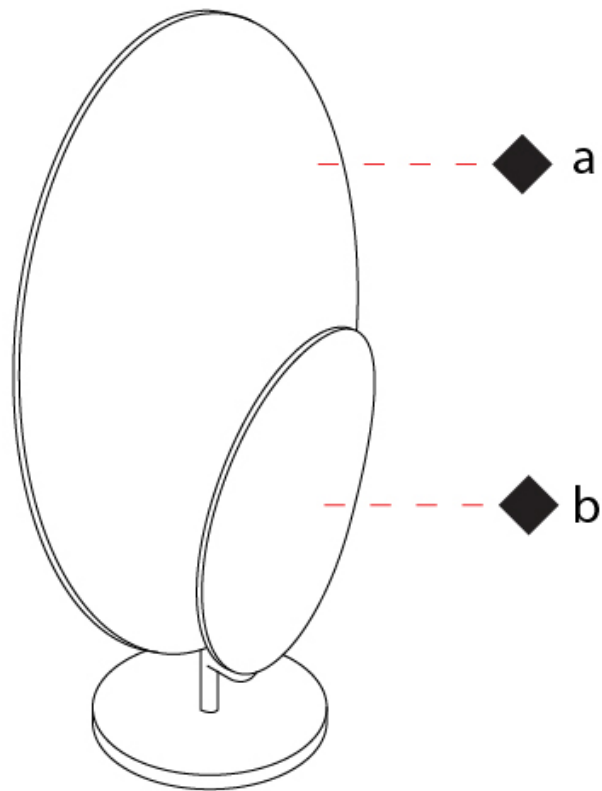

MASAI PORTABLE

D44022-

PROJECT

TYPE

SPECIFIER

QUANTITY

DATE

D