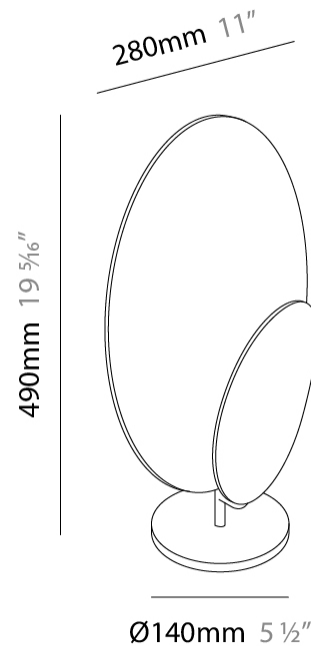

MASAI PORTABLE

D44022-

base number   LED Dimming   Color Temperature   Finish Options

1. To build a product code in our configurator select the specify button on the base model # product page
2. To build a manual product code on this datasheet choose from the options listed below in blue font and add the suffix to the base model #

GENERAL

Series: Masai
Partner: Icone
Division: Design
Installation: Portable
Product Type: Table
Mounting Location: Table
Light Distribution: Indirect

PHYSICAL

Shape: Oval
Length (mm): 280
Length (in): 11
Width (mm): 140
Width (in): 5 1/2
Height (mm): 490
Height (in): 19 5/16
Fixture Finish: WHI / GPB / GPW / GPK / WBB / WBK / SPI / WBI
Fixture Material: Extruded Aluminum

ELECTRICAL

Lamp Type: LED
Input Wattage (W): 15
Dimming: [Non-Dimming / Phase Dimming (120vac Only)](#)
Input Voltage (V): 120Vac Direct Line

LED

Color Temperature (°K): 2700 / 3000
Nominal Lumen (lm): 1320 / 1440
CRI: >90 CRI
Lamp Life (hrs): 50000

OPTICAL

RATINGS AND CERTIFICATIONS

Certified By: Certified for North American Standards
IP rating: IP20

PROJECT
TYPE
SPECIFIER
QUANTITY
DATE