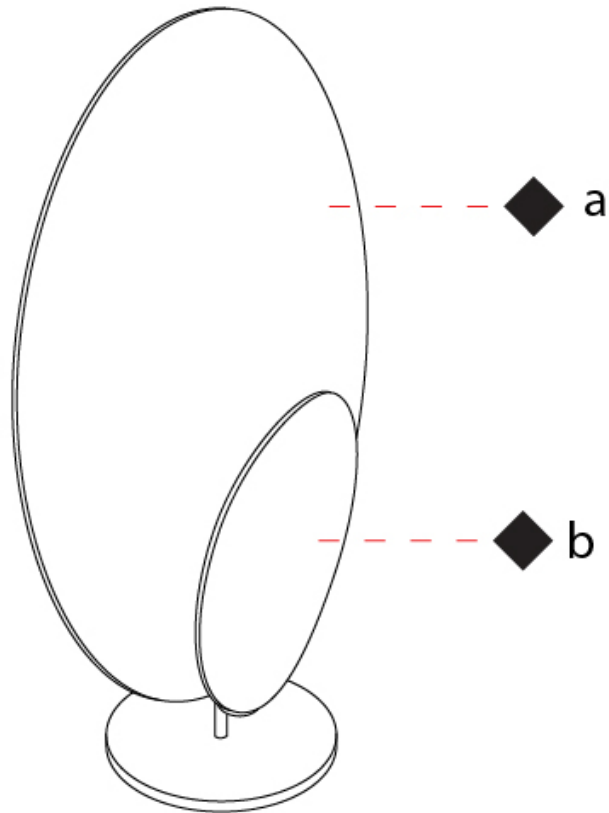

MASAI PORTABLE

D44023-

PROJECT

TYPE

SPECIFIER

QUANTITY

DATE

D