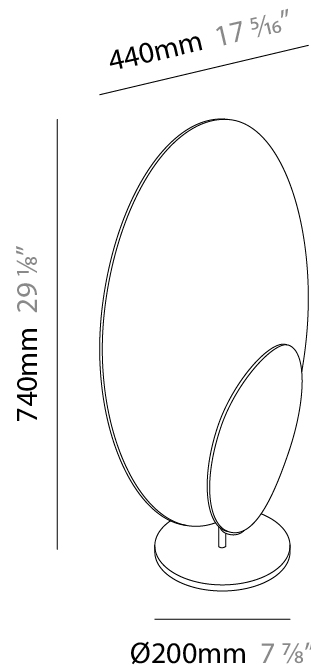

PROJECT
TYPE
SPECIFIER
QUANTITY
DATE

MASAI PORTABLE

D44023-

base number	LED Dimming	Color Temperature	Finish Options

1. To build a product code in our configurator select the specify button on the base model # product page
2. To build a manual product code on this datasheet choose from the options listed below in blue font and add the suffix to the base model #

GENERAL

Series: Masai
Partner: Icone
Division: Design
Installation: Portable
Product Type: Table
Mounting Location: Table
Light Distribution: Indirect

PHYSICAL

Shape: Oval
Length (mm): 440
Length (in): 17 ⁵/₁₆
Width (mm): 200
Width (in): 7 ⁷/₈
Height (mm): 740
Height (in): 29 ¹/₈
Fixture Finish: WHI / GPB / GPW / GPK / WBB / WBK / SPI / WBI
Fixture Material: Extruded Aluminum

ELECTRICAL

Lamp Type: LED
Input Wattage (W): 20
Dimming: Non-Dimming / Phase Dimming (120vac Only)
Input Voltage (V): 120Vac Direct Line

LED

Color Temperature (°K): 2700 / 3000
Nominal Lumen (lm): 1920 / 1960
CRI: >90 CRI
Lamp Life (hrs): 50000

OPTICAL

RATINGS AND CERTIFICATIONS

Certified By: Certified for North American Standards
IP rating: IP20