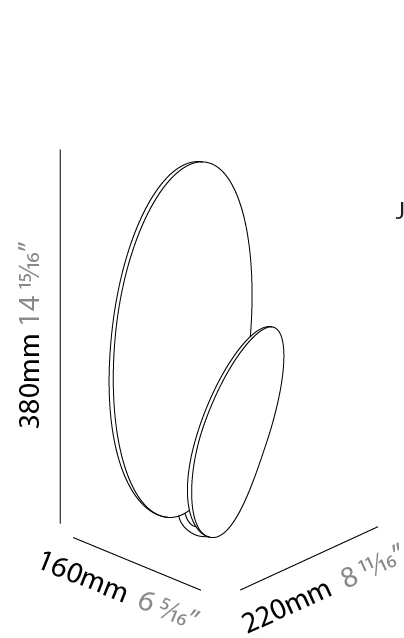

MASAI SURFACE

D43079-

base number   LED Dimming   Color Temperature   Finish Options

1. To build a product code in our configurator select the specify button on the base model # product page
2. To build a manual product code on this datasheet choose from the options listed below in blue font and add the suffix to the base model #

GENERAL

Series: Masai
Partner: Icone
Division: Design
Installation: Surface
Product Type: Wall Surface
Mounting Location: Wall
Light Distribution: Indirect

PHYSICAL

Shape: Oval
Length (mm): 380
Length (in): 14 ¹⁵/₁₆
Width (mm): 220
Width (in): 8 ¹¹/₁₆
Height (mm): 160
Height (in): 6 ⁵/₁₆
[Fixture Finish: WHI / GPB / GPW / GPK / WBB / WBK / SPI / WBI](#)
Fixture Material: Extruded Aluminum

ELECTRICAL

Lamp Type: LED
Input Wattage (W): 15
[Dimming: Non-Dimming / Phase Dimming (120vac Only)](#)
Input Voltage (V): 120Vac Direct Line

LED

[Color Temperature (°K): 2700 / 3000](#)
Nominal Lumen (lm): 1320 / 1440
CRI: >90 CRI
Lamp Life (hrs): 50000

OPTICAL

RATINGS AND CERTIFICATIONS

Certified By: Certified for North American Standards
IP rating: IP20

PROJECT
TYPE
SPECIFIER
QUANTITY
DATE

4 1/4"
Ø108mm

J-Box cover plate
Included