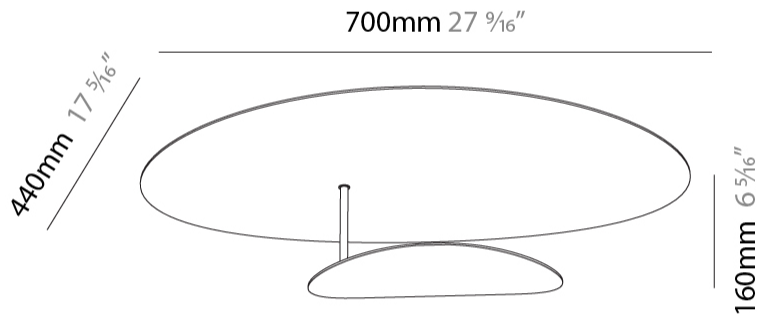

PROJECT	
TYPE	
SPECIFIER	
QUANTITY	
DATE	

MASAI SURFACE

D42088-

base number   LED Dimming   Color Temperature   Finish Options

1. To build a product code in our configurator select the specify button on the base model # product page
2. To build a manual product code on this datasheet choose from the options listed below in blue font and add the suffix to the base model #

GENERAL

Series: Masai
Partner: Icone
Division: Design
Installation: Surface
Product Type: Wall Surface
Mounting Location: Wall
Light Distribution: Indirect

PHYSICAL

Shape: Oval
Length (mm): 700
Length (in): 27 ⁹/₁₆"
Width (mm): 440
Width (in): 17 ⁵/₁₆"
Height (mm): 160
Height (in): 6 ⁵/₁₆"
Fixture Finish: WHI / GPB / GPW / GPK / WBB / WBK / SPI / WBI
Fixture Material: Extruded Aluminum

ELECTRICAL

Lamp Type: LED
Input Wattage (W): 20
Dimming: Non-Dimming / Phase Dimming (120vac Only)
Input Voltage (V): 120Vac Direct Line

LED

Color Temperature (°K): 2700 / 3000
Nominal Lumen (lm): 1920 / 1960
CRI: >90 CRI
Lamp Life (hrs): 50000

OPTICAL

RATINGS AND CERTIFICATIONS

Certified By: Certified for North American Standards
IP rating: IP20