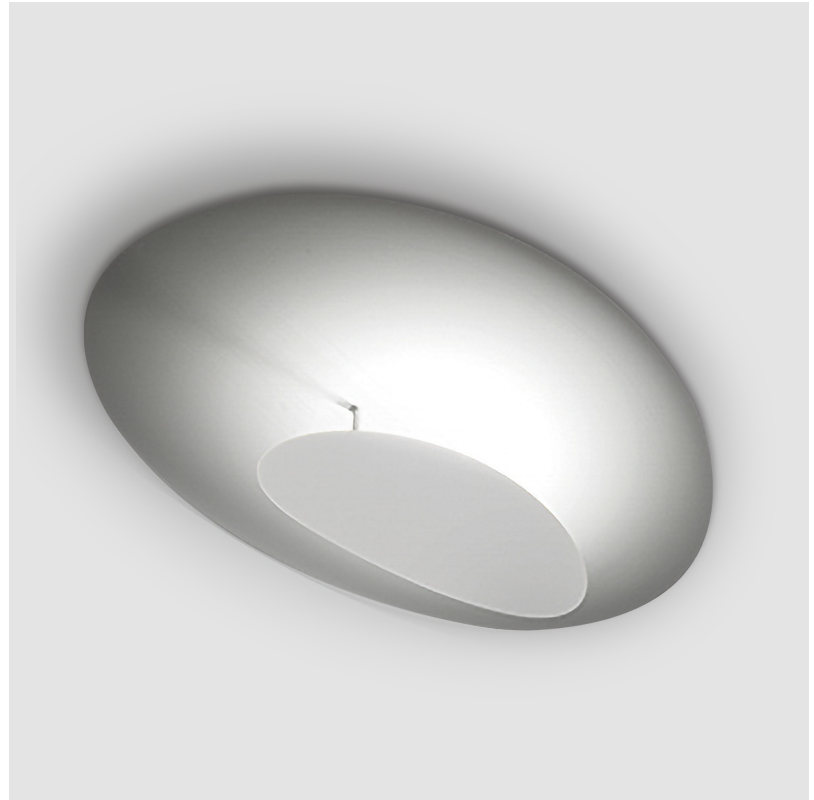

PROJECT	
TYPE	
SPECIFIER	
QUANTITY	
DATE	

MASAI SURFACE

D42088-

base number   LED Dimming   Color Temperature   Finish Options

1. To build a product code in our configurator select the specify button on the base model # product page
2. To build a manual product code on this datasheet choose from the options listed below in blue font and add the suffix to the base model #

GENERAL

Series: Masai
Partner: Icone
Division: Design
Installation: Surface
Product Type: Wall Surface
Mounting Location: Wall
Light Distribution: Indirect

PHYSICAL

Shape: Oval
Length (mm): 700
Length (in): 27 ⁹/₁₆"
Width (mm): 440
Width (in): 17 ⁵/₁₆"
Height (mm): 160
Height (in): 6 ⁵/₁₆"
Fixture Finish: WHI / GPB / GPW / GPK / WBB / WBK / SPI / WBI
Fixture Material: Extruded Aluminum

ELECTRICAL

Lamp Type: LED
Input Wattage (W): 20
Dimming: Non-Dimming / Phase Dimming (120vac Only)
Input Voltage (V): 120Vac Direct Line

LED

Color Temperature (°K): 2700 / 3000
Nominal Lumen (lm): 1920 / 1960
CRI: >90 CRI
Lamp Life (hrs): 50000

OPTICAL

RATINGS AND CERTIFICATIONS

Certified By: Certified for North American Standards
IP rating: IP20