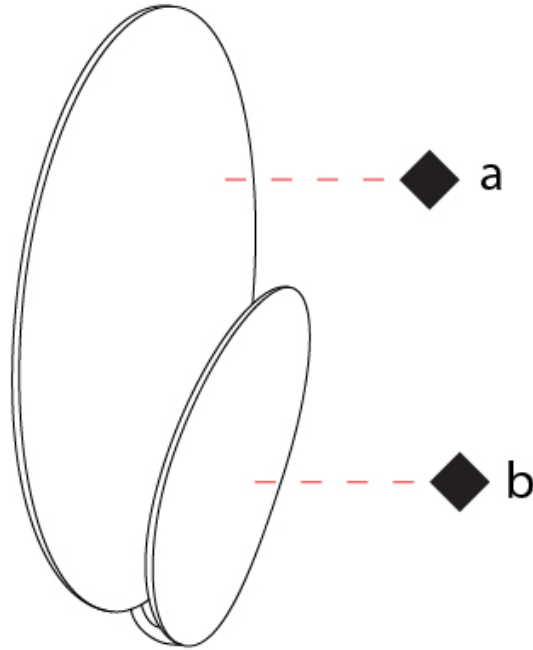

D43079-

PROJECT

TYPE

SPECIFIER

QUANTITY

DATE

D